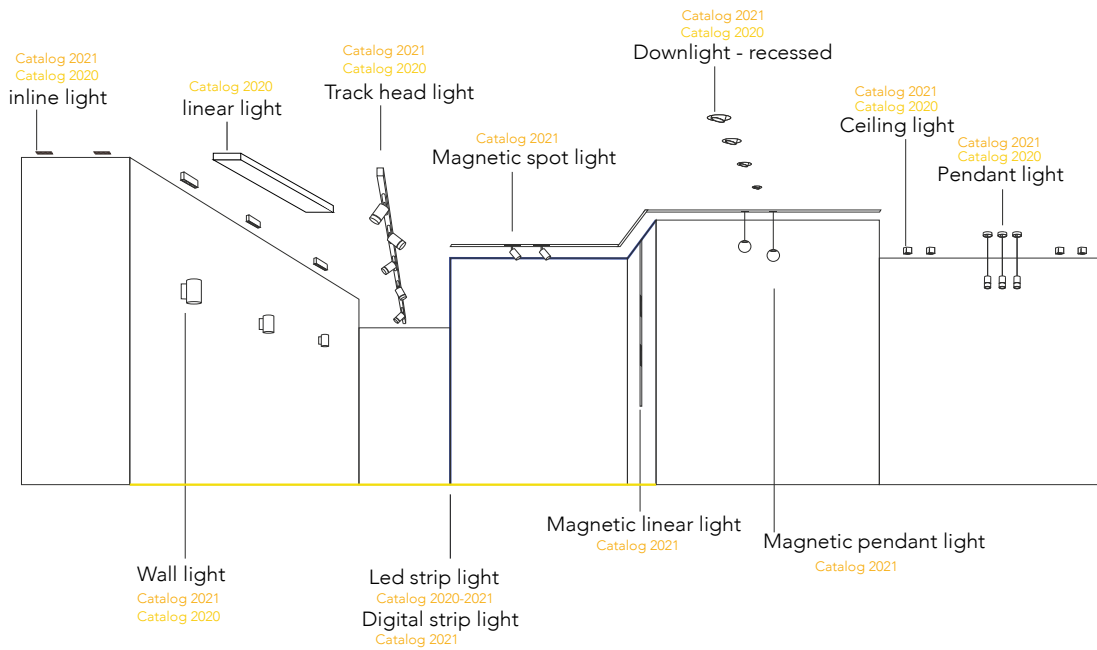

THANK YOU

Thank you for your attention any enquiry feel free to contact us.

nelux architectural lighting