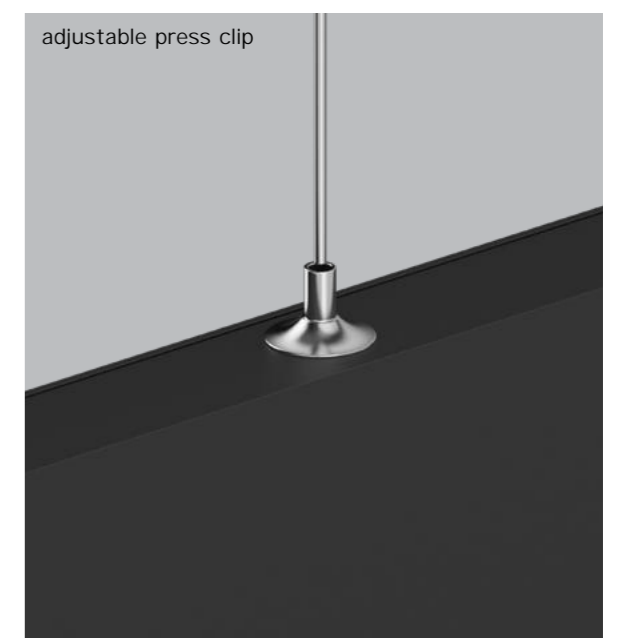

# WIP PLUS

Suspended

You can easily slide your hand through the light sensor to switch functions without contact, match different space scenes, and adjust the brightness and color temperature synchronously.