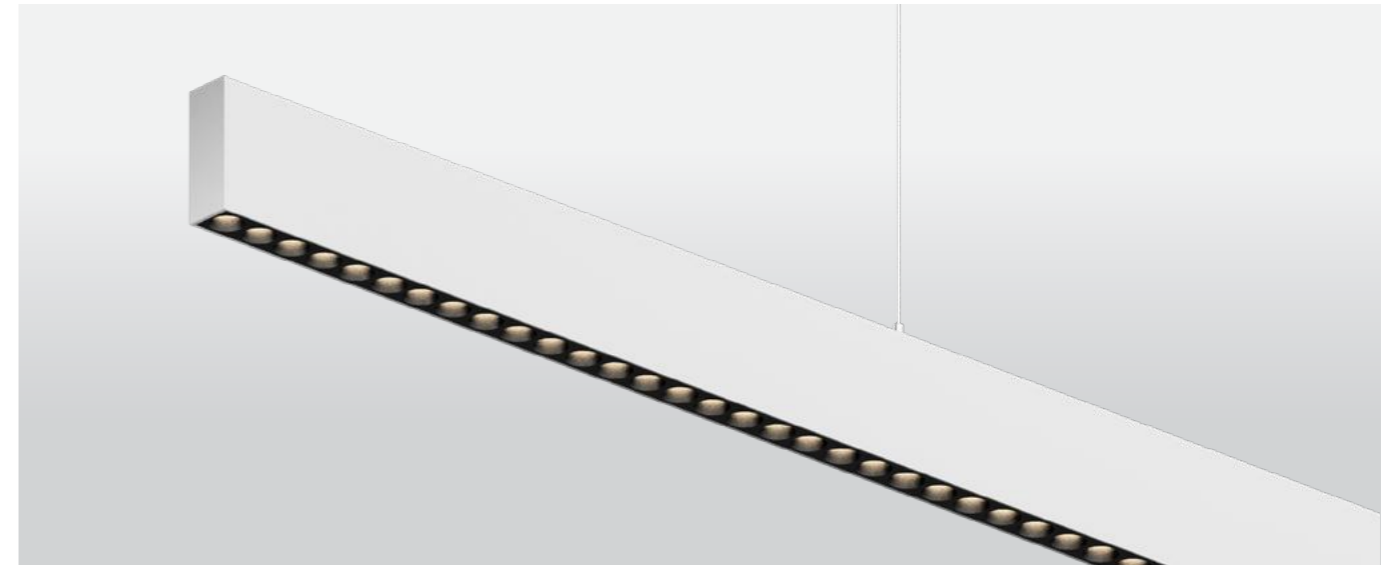

Information

1. Color: ● Sand black   ● Sand white
   ● Wood grain   ● Brushed gold