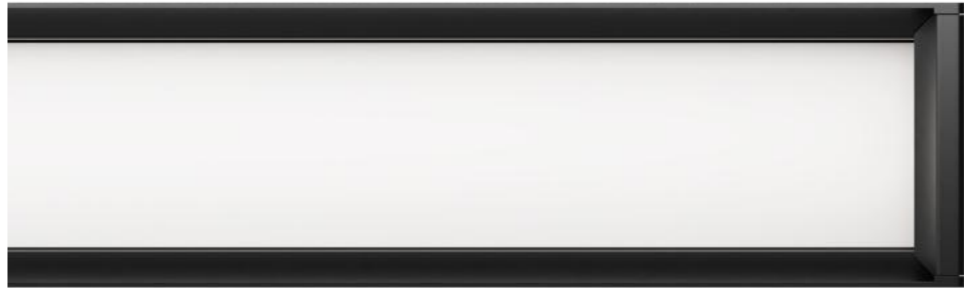

Optical

SMD linear lighting

Acrylic Diffuser cover