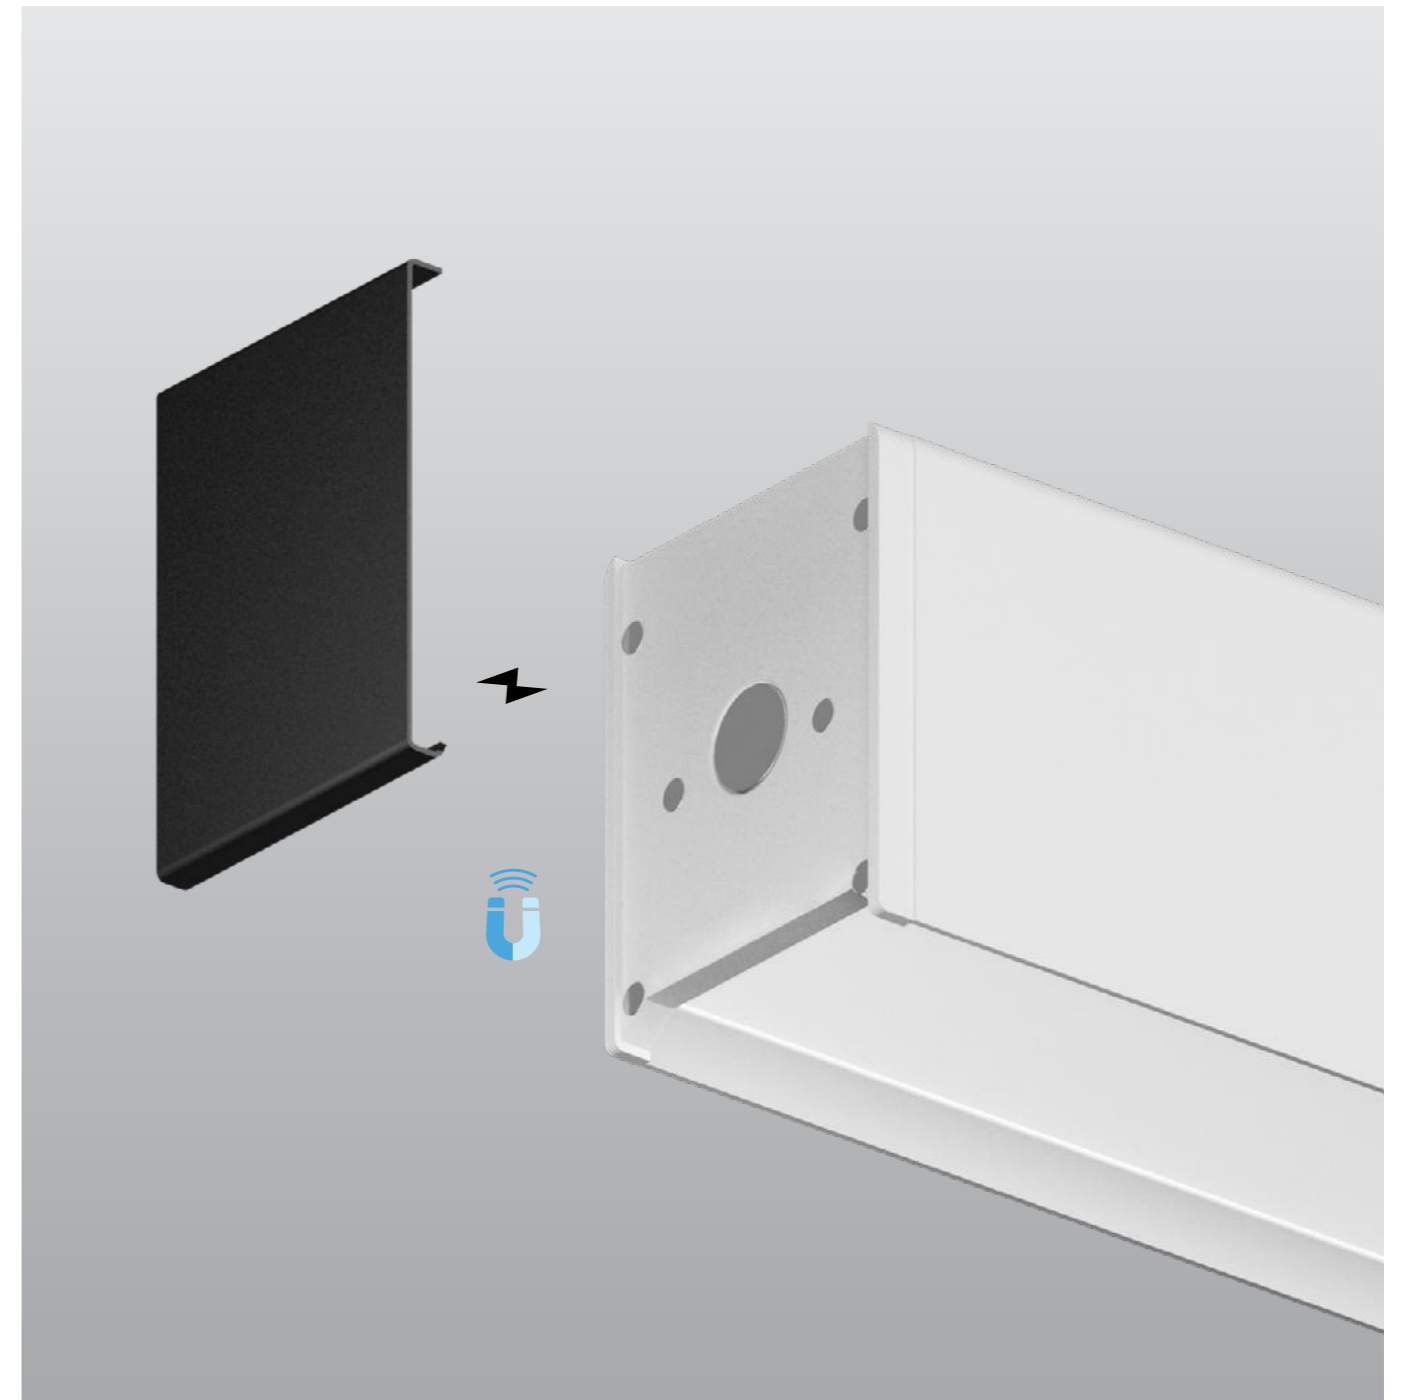

Whether in the room or above the table: due to the unique height adjustment function, it can be adjusted easily and conveniently. Pull and press to flexibly adjust the height distance to meet the needs of different house types and floor heights.

**L1**  
milky prism cover

**L2**  
semi-transparent cover+  
clear prism cover

Dual layer cover URG<19

The plug is a new type (double-layer plug) design, which adopts the magnetic suction fixation method, which can not only prevent the light leakage of lamps, but also play a decorative effect.