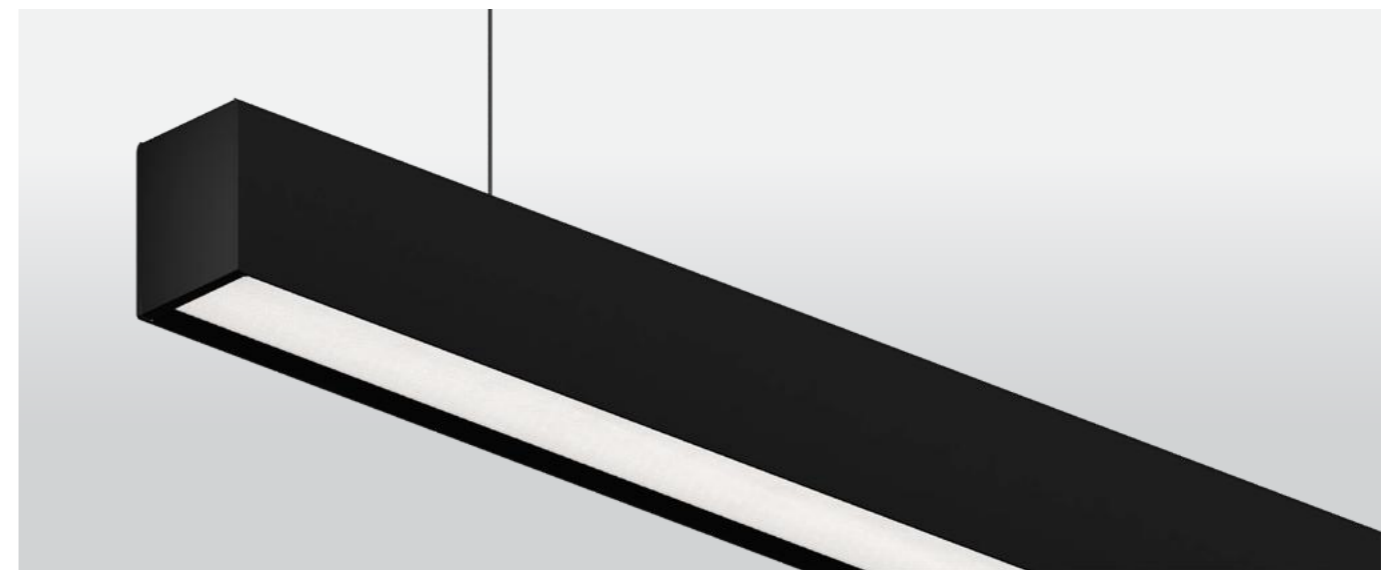

Information

1. **Color:**
2. Sand black
   - Sand white
   - Wood grain
   - Matte black
   - Matte white
   - Silver

1. **Plug Color:**