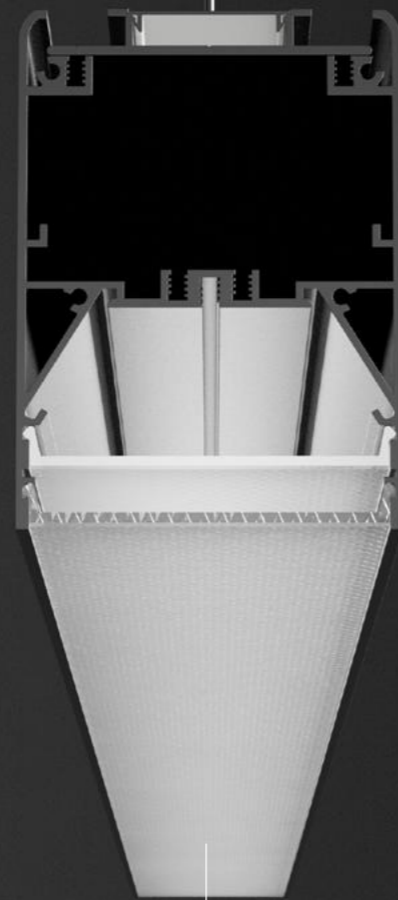

L2
semi-transparent cover+
clear prism cover

Dual layer cover URG<19