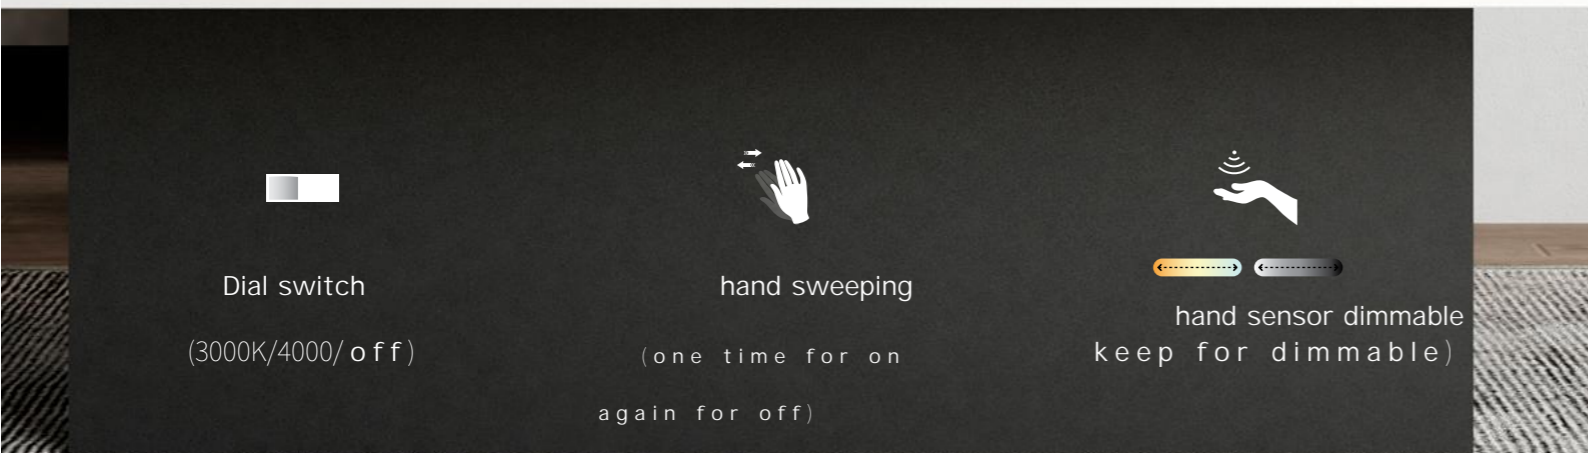

Information

1. Color: ● Sand black   ● Sand white
   ● Wood grain   ● Brushed gold

KD7024 ▲

Power	Flux	Size(LxWxH)	CCT	Beam Angle	Body Material	Diffuser Material	End Cap Material
30W	>80 lm/W	755x60x1000mm	3000K 4000K	30°	6063 Aluminum	/	6063 Aluminum
40W	>80 lm/W	1185x60x1000mm