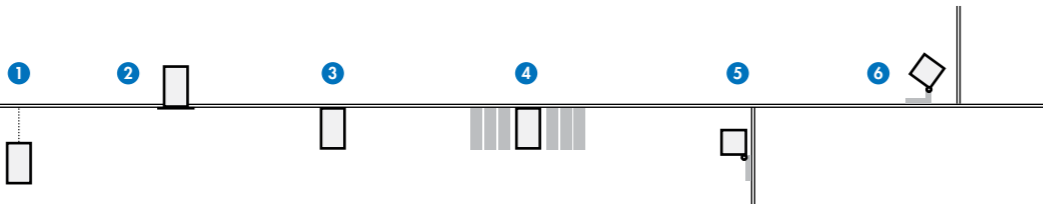

Product index

Installation

Page
P001~044

SUSPENSION

WIP PLUS