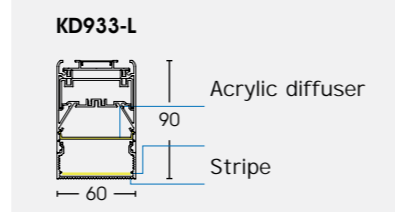

PHOTOMETRIC