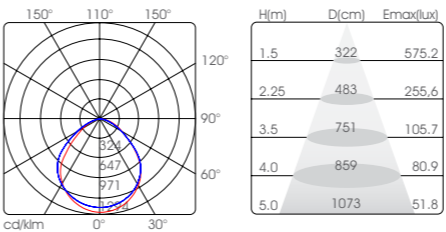

PHOTOMETRIC