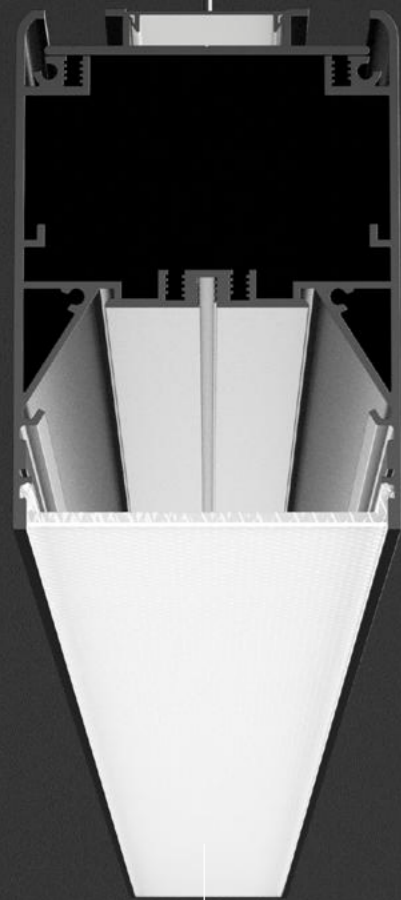

Information

- Color: ● Sand black    ● Sand white  
 ● Wood grain    ● Brushed gold

KD7024 ▲

Power	Flux	Size(LxWxH)	CCT	Beam Angle	Body Material	Diffuser Material	End Cap Material
30W	>80 lm/W	755x60x1000mm	3000K 4000K	30°	6063 Aluminum	/	6063 Aluminum
40W	>80 lm/W	1185x60x1000mm					