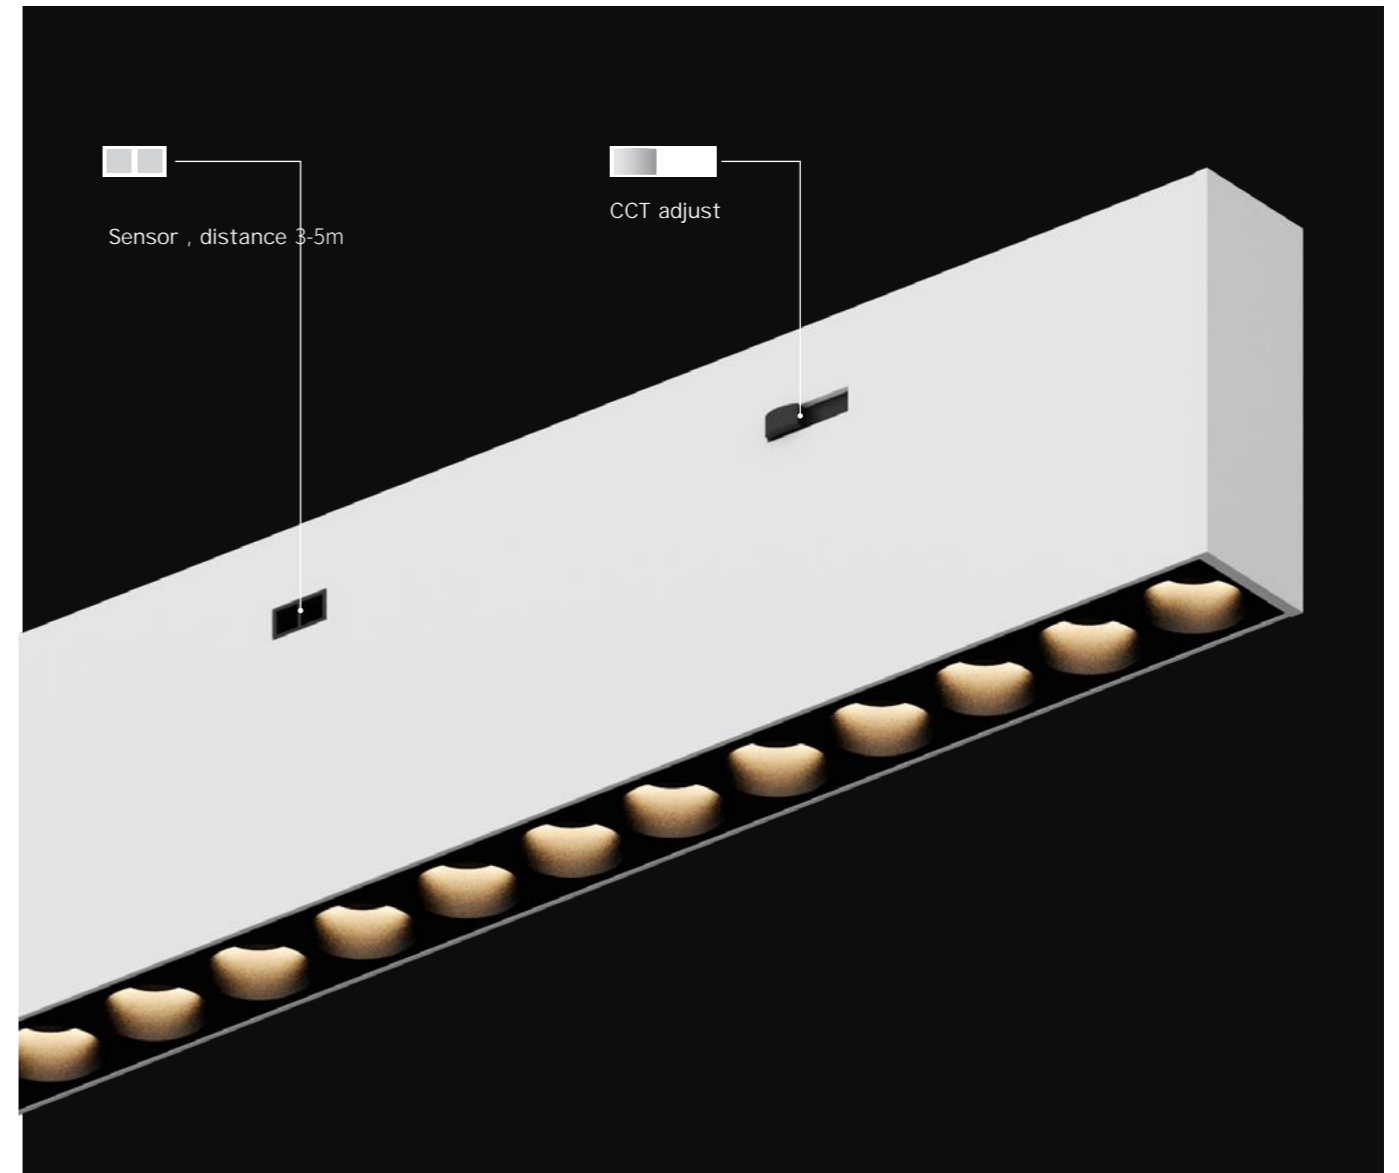

# WIP PLUS

Suspended

You can easily slide your hand through the light sensor to switch functions without contact, match different space scenes, and adjust the brightness and color temperature synchronously.

Whether in the room or above the table: due to the unique height adjustment function, it can be adjusted easily and conveniently. Pull and press to flexibly adjust the height distance to meet the needs of different house types and floor heights.