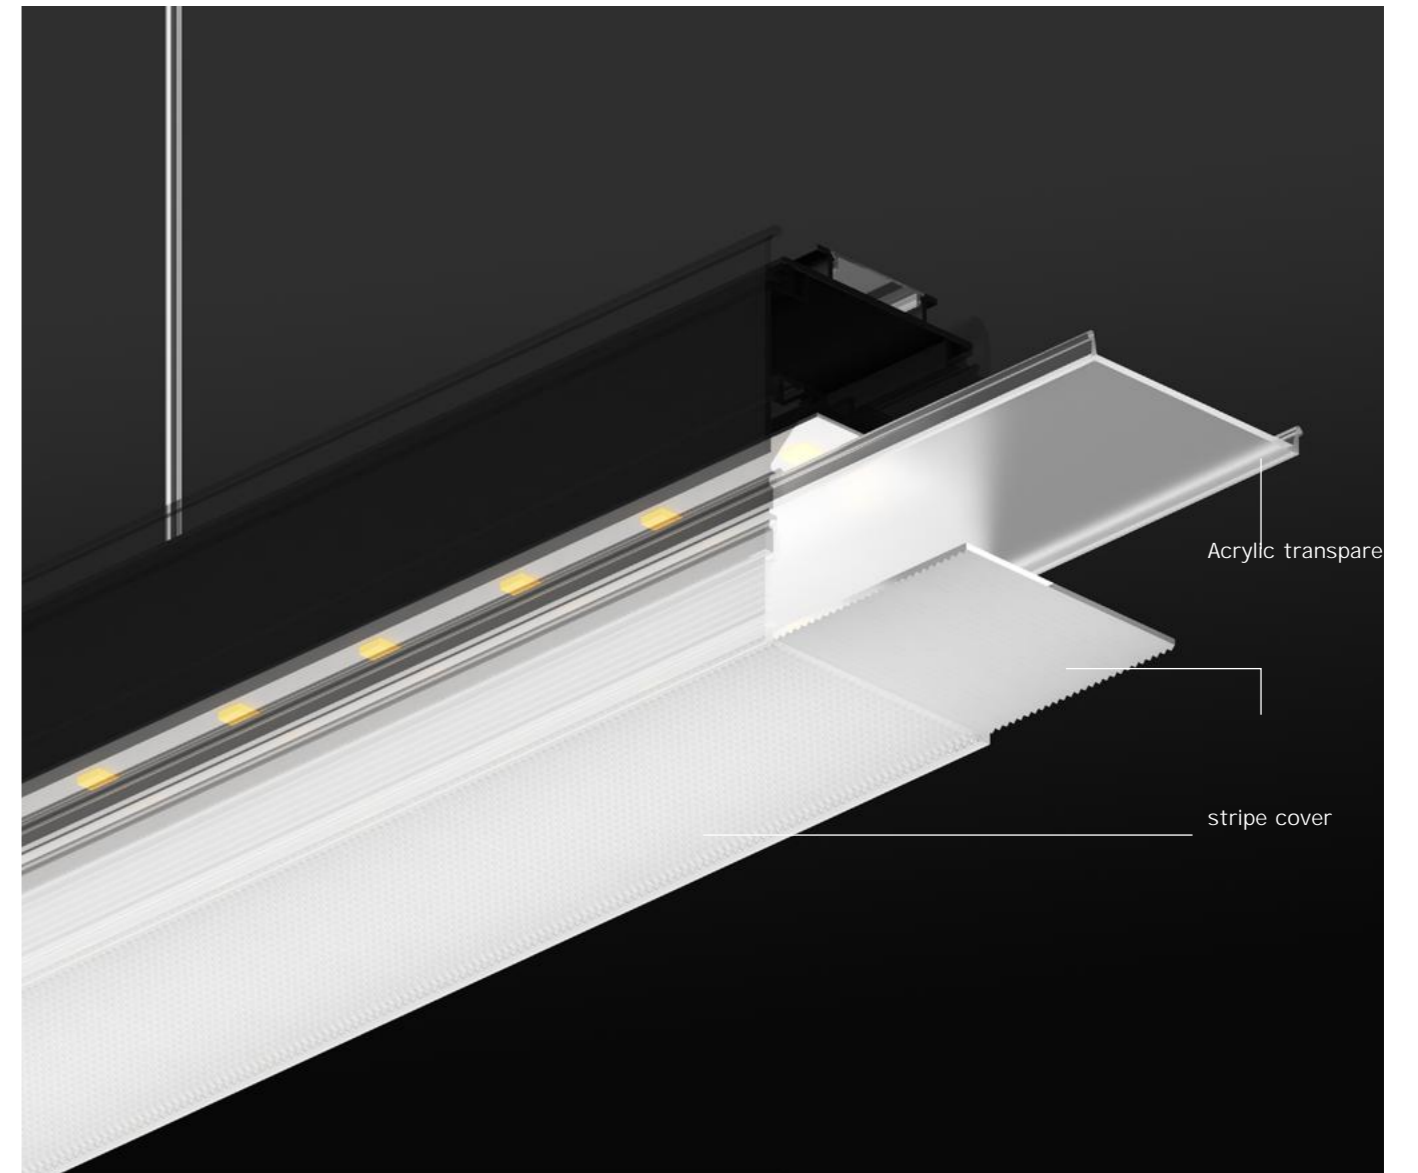

## PHOTOMETRIC

KD935-L

The lamp can achieve upper and lower light emission, which is a combination of double-sided covers (inner diffusion cover + outer stripe cover), and the outer stripe cover is a convex cover, which can achieve light transmission on three sides. According to the demand, a layer of transverse stripe cover can be added (from strip light spot to square light spot)