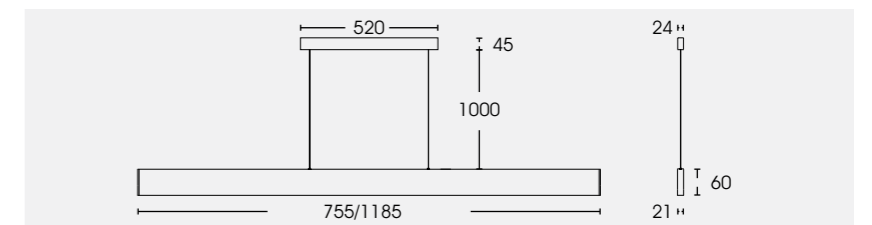

Information

- Color: ● Sand black    ● Sand white  
 ● Wood grain    ● Brushed gold

KD7024 ▲

Power	Flux	Size(LxWxH)	CCT	Beam Angle	Body Material	Diffuser Material	End Cap Material
30W	>80 lm/W	755x60x1000mm	3000K 4000K	30°	6063 Aluminum	/	6063 Aluminum
40W	>80 lm/W	1185x60x1000mm					