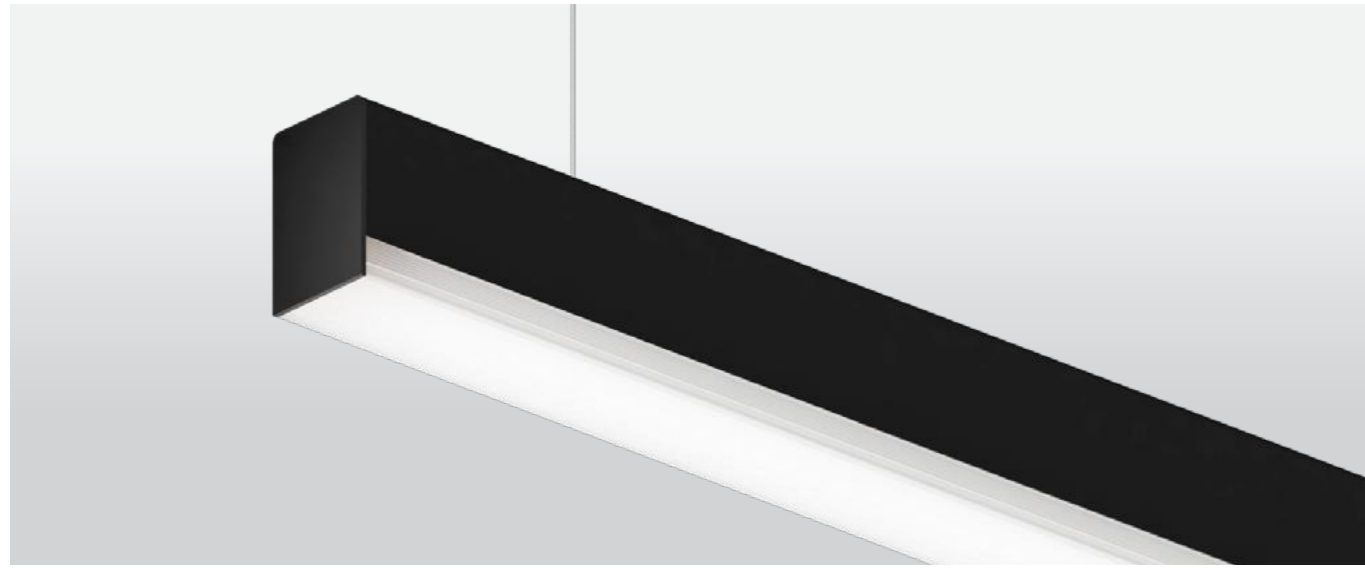

Information

1. **Color:**
2. Sand black
   - Sand white
   - Wood grain
   - Matte black
   - Matte white
   - Silver