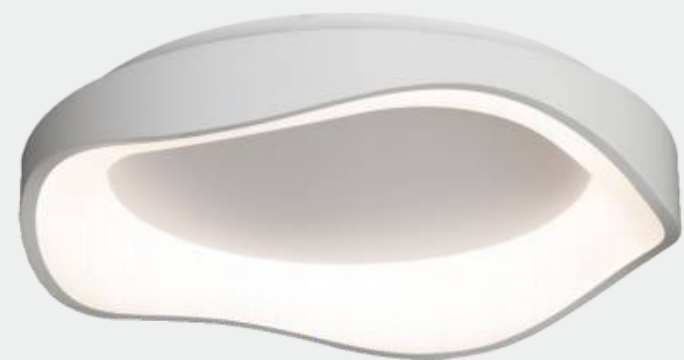

- M-7116-M LED 32W
  Φ420*90mm
- M-7116-L LED 48W
  Φ520*90mm
- M-7116-XL LED 60W
  Φ620*90mm

- M-7115-M LED 32W
  Φ420*90mm
- M-7115-L LED 48W
  Φ520*90mm

CEILING

- DH-1718W-M Φ400*160mm
- DH-1718W-L Φ500*160mm

PENDANT

- DH-1718WP-M Φ400*H130*1200mm
- DH-1718WP-L Φ500*H130*1200mm