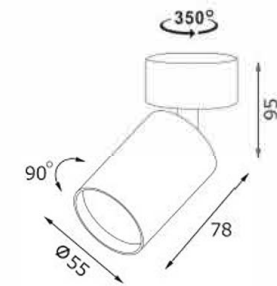

Available as GU10 lighting cup