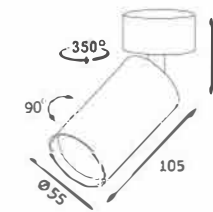

12W

Code	Power	Lumen	Beam angle	CCT	CRI
NL0616B-8W	8W	3000K: 710.23Lm	15°	3000K	≥ 90
		4000K: 727.95Lm	24°	4000K	
		5000K: 735.33Lm	38°	5000K	
NL0616B-12W	12W	3000K: 1059.36Lm	15°	3000K	≥ 90
		4000K: 1085.82Lm	24°	4000K	
		5000K: 1101.28Lm	38°	5000K	

ErP CE CB RoHS IES file

Dimmable: TRIAC