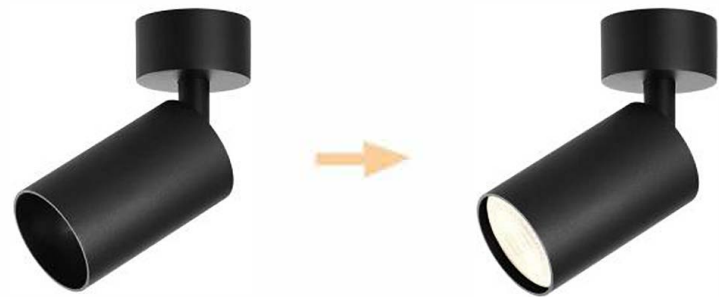

Available as GU10 lighting cup

NL0616A-GU10