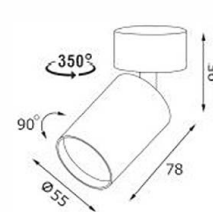

8W

12W

Code	Power	Lumen	Beam angle	CCT	CRI
NL0616B-8W	8W	3000K: 710.23Lm	15°	3000K	≥ 90
		4000K: 727.95Lm	24°	4000K	
		5000K: 735.33Lm	38°	5000K	
NL0616B-12W	12W	3000K: 1059.36Lm	15°	3000K	≥ 90
		4000K: 1085.82Lm	24°	4000K	
		5000K: 1101.28Lm	38°	5000K	

ErP CE CB RoHS IES file

Dimmable: TRIAC