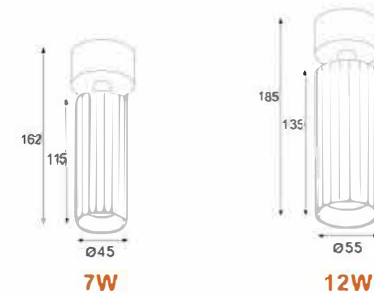

Code	Power	Lumen	Beam angle	CCT	CRI
NL80019A-7W	7W	3000K:511.74Lm	15°	3000K	≥ 90
		4000K:524.91Lm	24°	4000K	
		5000K:528.53Lm	38°	5000K	
NL80019A-12W	12W	3000K:1093.49Lm	15°	3000K	≥ 90
		4000K:1120.67Lm	24°	4000K	
		5000K:1128.64Lm	38°	5000K	

ErP CE CB RoHS IES file