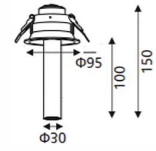

### Light Distribution

6W

∅85mm