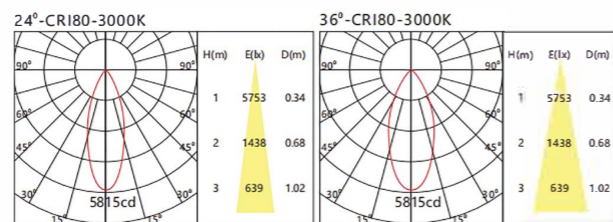

Light Distribution

6W