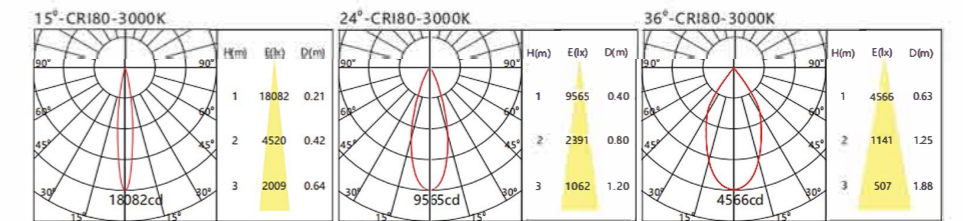

Light Distribution

24W

∅70mm

Reference Information

System Power	System Power	Beam Angle	Luminous Flux	CCT	CRI	Color
RC-4034N	14W	15°/24°/36°	1260-1310LM	3000/4000K	>90	WH ● BL ● GR