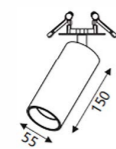

RCS II

Recessed Spotlight

Reference Information

System Power	System Power	Beam Angle	Luminous Flux	CCT	CRI	Color
RC-4051	6W	24°/36°	600-650LM	3000/4000K	>90	WH ● BL ● GR

Light Distribution

6W

∅50mm

Recessed Spotlight

Reference Information

System Power	System Power	Beam Angle	Luminous Flux	CCT	CRI	Color
RC-6551	6W	15°-45°	480LM	3000K	>90	WH ● BL ● GR

Light Distribution

6W

∅70mm

Reference Information

System Power	System Power	Beam Angle	Luminous Flux	CCT	CRI	Color
RC-1062	12W	15°/24°/36°/50°	1260-1310LM	3000/4000K	>90	WH ● BL ● GR

Light Distribution

12W

∅50mm

Reference Information

System Power	System Power	Beam Angle	Luminous Flux	CCT	CRI	Color
RC-6552	10W	15°-60°	800LM	3000K	>90	WH ● BL ● GR

Light Distribution

10W

∅70mm

Reference Information

System Power	System Power	Beam Angle	Luminous Flux	CCT	CRI	Color
RC-4242	24W	20°/24°/36°	900-950LM	3000/4000K	>90	WH ● BL ● GR

Light Distribution

24W

∅70mm

Reference Information

System Power	System Power	Beam Angle	Luminous Flux	CCT	CRI	Color
RC-6553	15W	15°-50°	1200LM	3000K	>90	WH ● BL ● GR

Light Distribution

15W

∅70mm

Accessories optional

Honey comb