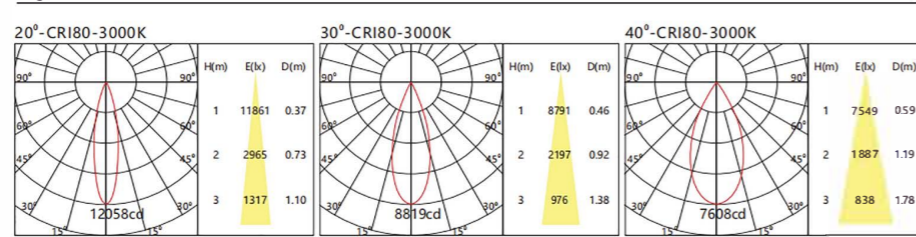

Light Distribution

∅90mm

Recessed Spotlight

Reference Information

System Power	System Power	Beam Angle	Luminous Flux	CCT	CRI	Color
RC-4082	24W	18°/24°/36°	2050LM	3000K/4000K	>90	☐ WH ☒ BL ☐ GR