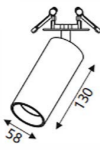

RCS II Recessed Spotlight

Reference Information

System Power	System Power	Beam Angle	Luminous Flux	CCT	CRI	Color
RC-4031N	6W	20°/24°/36°	600-650LM	3000/4000K	>90	WH ● BL ● GR

Light Distribution

6W

∅70mm

Recessed Spotlight

Reference Information

System Power	System Power	Beam Angle	Luminous Flux	CCT	CRI	Color
RC-4035N	20W	15°/24°/36°	1900-2000LM	3000/4000K	>90	WH ● BL ● GR

Light Distribution

20W

∅70mm

Reference Information

System Power	System Power	Beam Angle	Luminous Flux	CCT	CRI	Color
RC-4033N	10W	20°/24°/36°	900-950LM	3000/4000K	>90	WH ● BL ● GR

Light Distribution

10W

∅70mm

Reference Information

System Power	System Power	Beam Angle	Luminous Flux	CCT	CRI	Color
RC-4036N	24W	15°/24°/36°	2200-2300LM	3000/4000K	>90	WH ● BL ● GR

Light Distribution

24W

∅70mm

Reference Information

System Power	System Power	Beam Angle	Luminous Flux	CCT	CRI	Color
RC-4034N	14W	15°/24°/36°	1260-1310LM	3000/4000K	>90	WH ● BL ● GR

Light Distribution

14W

∅70mm

Accessories optional

Honey comb

Specifications:

- .Material: High-quality extruded aluminum
- .LED type: Chip on Board (COB)
- .Color temperature: 2700K/3000K/3500K/4000K/5000K/6000K/6500K/Dim to warm/Tunable White
- .Color rendering index: CRI>80/CRI>90/CRI>97
- .Dimming: ON-Off/DALI/0-10V/Triac/Casambi
- .Input Voltage: 220-240V AC/50-60Hz
- .Operating Temperature Range: -20° to 40°
- .Rated life hours: 30000H/50000H LM80
- .Color: White (RAL9003)/Grey(RAL9006)/Black (RAL9005)/Customized color