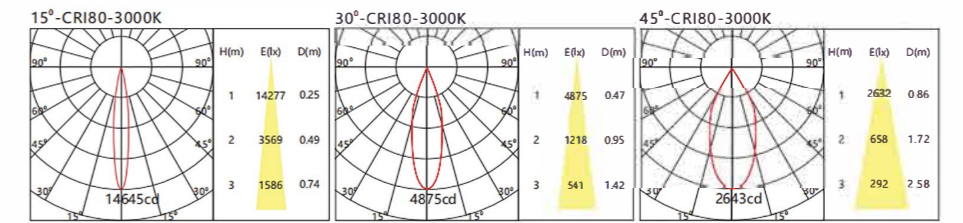

Light Distribution

20W