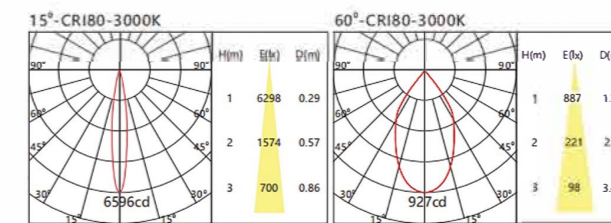

RCS II

Recessed Spotlight

Reference Information

System Power	System Power	Beam Angle	Luminous Flux	CCT	CRI	Color
RC-4051	6W	24°/36°	600-650LM	3000/4000K	>90	WH ● BL ● GR

Light Distribution

6W

∅50mm

Recessed Spotlight

Reference Information

System Power	System Power	Beam Angle	Luminous Flux	CCT	CRI	Color
RC-6551	6W	15°-45°	480LM	3000K	>90	WH ● BL ● GR

Light Distribution

6W

∅70mm

Reference Information

System Power	System Power	Beam Angle	Luminous Flux	CCT	CRI	Color
RC-1062	12W	15°/24°/36°/50°	1260-1310LM	3000/4000K	>90	WH ● BL ● GR

Light Distribution

12W

∅50mm

Reference Information

System Power	System Power	Beam Angle	Luminous Flux	CCT	CRI	Color
RC-6552	10W	15°-60°	800LM	3000K	>90	WH ● BL ● GR

Light Distribution

10W

∅70mm

Reference Information

System Power	System Power	Beam Angle	Luminous Flux	CCT	CRI	Color
RC-4242	24W	20°/24°/36°	900-950LM	3000/4000K	>90	WH ● BL ● GR

Light Distribution

24W

∅70mm

Reference Information

System Power	System Power	Beam Angle	Luminous Flux	CCT	CRI	Color
RC-6553	15W	15°-50°	1200LM	3000K	>90	WH ● BL ● GR

Light Distribution

15W

∅70mm

Accessories optional

Honey comb