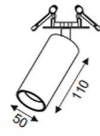

RCS II Recessed Spotlight

Reference Information

System Power	System Power	Beam Angle	Luminous Flux	CCT	CRI	Color
RC-4031N	6W	20°/24°/36°	600-650LM	3000/4000K	>90	WH ● BL ● GR

Light Distribution

6W

∅70mm

Recessed Spotlight

Reference Information

System Power	System Power	Beam Angle	Luminous Flux	CCT	CRI	Color
RC-4035N	20W	15°/24°/36°	1900-2000LM	3000/4000K	>90	WH ● BL ● GR

Light Distribution

20W

∅70mm

Reference Information

System Power	System Power	Beam Angle	Luminous Flux	CCT	CRI	Color
RC-4033N	10W	20°/24°/36°	900-950LM	3000/4000K	>90	WH ● BL ● GR

Light Distribution

10W

∅70mm

Reference Information

System Power	System Power	Beam Angle	Luminous Flux	CCT	CRI	Color
RC-4036N	24W	15°/24°/36°	2200-2300LM	3000/4000K	>90	WH ● BL ● GR

Light Distribution

24W

∅70mm

Reference Information

System Power	System Power	Beam Angle	Luminous Flux	CCT	CRI	Color
RC-4034N	14W	15°/24°/36°	1260-1310LM	3000/4000K	>90	WH ● BL ● GR

Light Distribution

14W

∅70mm

Accessories optional

Honey comb

Specifications:

- .Material: High-quality extruded aluminum
- .LED type: Chip on Board (COB)
- .Color temperature: 2700K/3000K/3500K/4000K/5000K/6000K/6500K/Dim to warm/Tunable White
- .Color rendering index: CRI>80/CRI>90/CRI>97
- .Dimming: ON-Off/DALI/0-10V/Triac/Casambi
- .Input Voltage: 220-240V AC/50-60Hz
- .Operating Temperature Range: -20° to 40°
- .Rated life hours: 30000H/50000H LM80
- .Color: White (RAL9003)/Grey(RAL9006)/Black (RAL9005)/Customized color