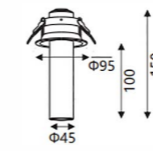

Light Distribution

10W