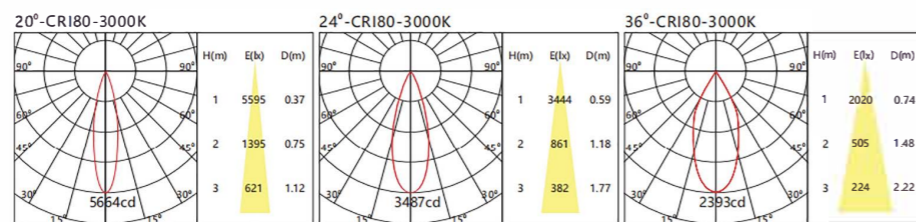

Light Distribution

24W

∅70mm