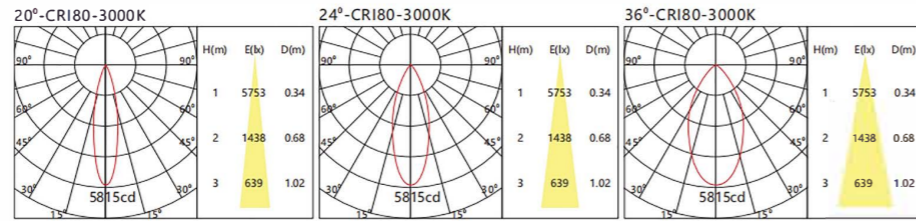

RCS II Recessed Spotlight

Reference Information

System Power	System Power	Beam Angle	Luminous Flux	CCT	CRI	Color
RC-4031N	6W	20°/24°/36°	600-650LM	3000/4000K	>90	WH ● BL ● GR

Light Distribution

6W

∅70mm