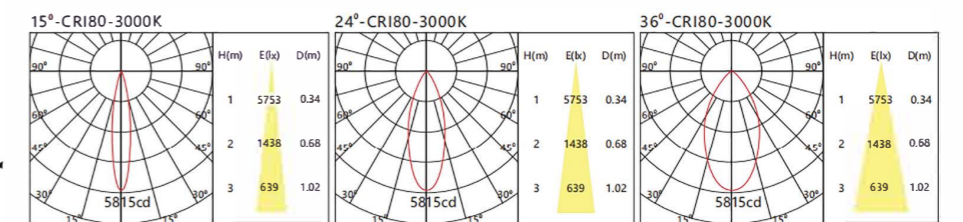

20W

∅70mm

**Reference Information**

System Power	System Power	Beam Angle	Luminous Flux	CCT	CRI	Color
<b>RC-6456</b>	28W	15°/24°/36°	2700LM/2800LM	3000K/4000K	>90	WH ● BL ● GR

**Light Distribution**

28W

**Accessories optional**