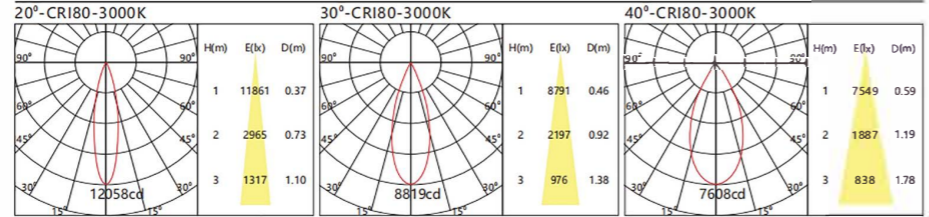

RCS III

Recessed Spotlight

Reference Information

System Power	System Power	Beam Angle	Luminous Flux	CCT	CRI	Color
RC-4081	14W	20°/30°/40°	1150LM	3000K/4000K	>90	☐ WH ☒ BL ☐ GR

Light Distribution

∅90mm

Reference Information

System Power	System Power	Beam Angle	Luminous Flux	CCT	CRI	Color
RC-4091	14W	20°/30°/40°	1150LM	3000K/4000K	>90	☐ WH ☒ BL ☐ GR