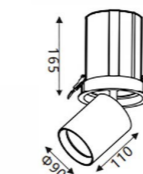

## Recessed Spotlight

∅75mm

∅95mm

∅125mm