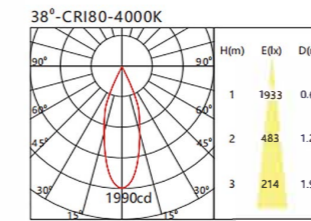

Light Distribution

10W

∅85mm