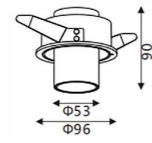

Light Distribution