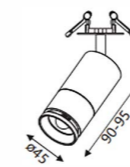

RCS II

Recessed Spotlight

Reference Information

System Power	System Power	Beam Angle	Luminous Flux	CCT	CRI	Color
RC-4051	6W	24°/36°	600-650LM	3000/4000K	>90	WH ● BL ● GR

Light Distribution

6W

∅50mm

Recessed Spotlight

Reference Information

System Power	System Power	Beam Angle	Luminous Flux	CCT	CRI	Color
RC-6551	6W	15°-45°	480LM	3000K	>90	WH ● BL ● GR

Light Distribution

6W

∅70mm

Reference Information

System Power	System Power	Beam Angle	Luminous Flux	CCT	CRI	Color
RC-1062	12W	15°/24°/36°/50°	1260-1310LM	3000/4000K	>90	WH ● BL ● GR

Light Distribution

12W

∅50mm

Reference Information

System Power	System Power	Beam Angle	Luminous Flux	CCT	CRI	Color
RC-6552	10W	15°-60°	800LM	3000K	>90	WH ● BL ● GR

Light Distribution

10W

∅70mm

Reference Information

System Power	System Power	Beam Angle	Luminous Flux	CCT	CRI	Color
RC-4242	24W	20°/24°/36°	900-950LM	3000/4000K	>90	WH ● BL ● GR

Light Distribution

24W

∅70mm

Reference Information

System Power	System Power	Beam Angle	Luminous Flux	CCT	CRI	Color
RC-6553	15W	15°-50°	1200LM	3000K	>90	WH ● BL ● GR

Light Distribution

15W

∅70mm

Accessories optional

Honey comb