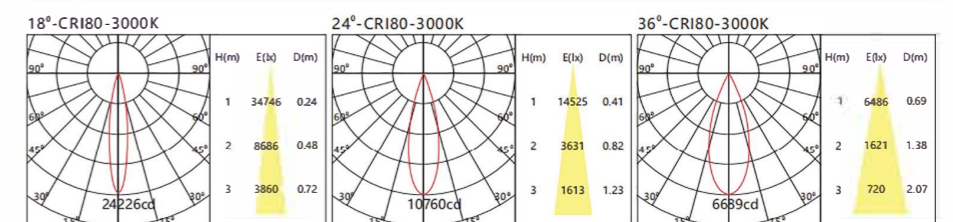

Light Distribution

35W

Accessories optional