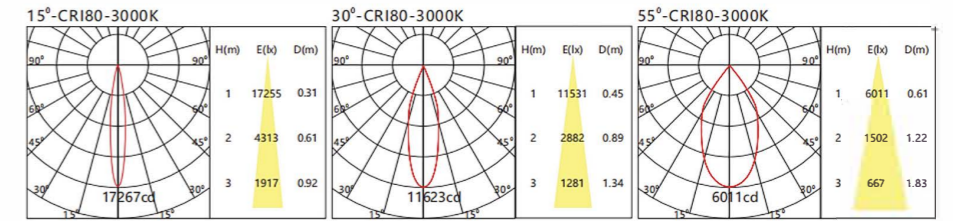

Light Distribution

28W (Lens)

Reference Information

System Power	System Power	Beam Angle	Luminous Flux	CCT	CRI	Color
RC-1011	28W 35W 43W	12°/30°/45°/60° 12°/30°/45°/60° 12°/30°/45°/60°	2500LM/2600LM 3400LM/3500LM 4200LM/4300LM	3000K/4000K	>90	WH ● BL ● GR