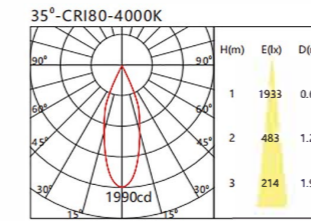

Light Distribution

10W