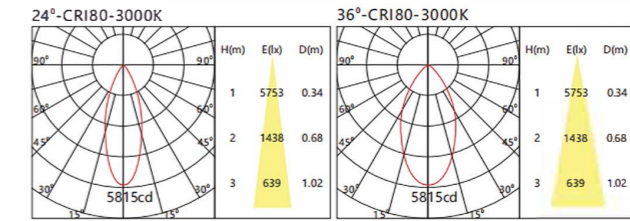

Light Distribution

14W