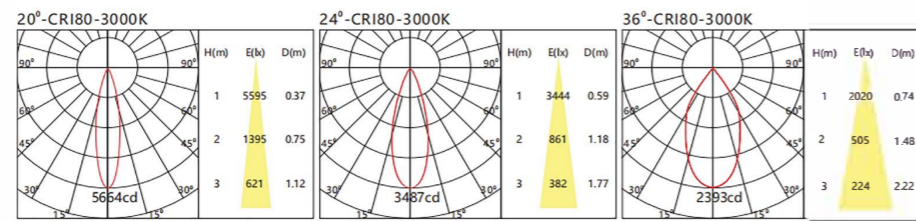

Light Distribution

10W

∅70mm