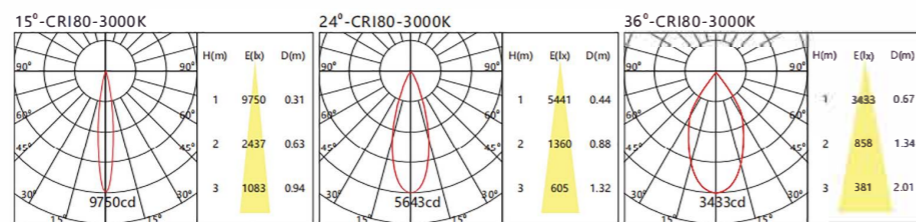

Light Distribution

14W

∅70mm

Accessories optional

Honey comb

Specifications:

- .Material: High-quality extruded aluminum
- .LED type: Chip on Board (COB)
- .Color temperature: 2700K/3000K/3500K/4000K/5000K/6000K/6500K/Dim to warm/Tunable White
- .Color rendering index: CRI>80/CRI>90/CRI>97
- .Dimming: ON-Off/DALI/0-10V/Triac/Casambi
- .Input Voltage: 220-240V AC/50-60Hz
- .Operating Temperature Range: -20° to 40°
- .Rated life hours: 30000H/50000H LM80
- .Color: White (RAL9003)/Grey(RAL9006)/Black (RAL9005)/Customized color