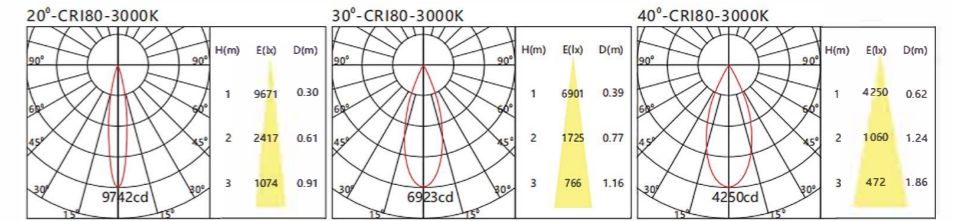

**Reference Information**

System Power	System Power	Beam Angle	Luminous Flux	CCT	CRI	Color
<b>RS-4094</b>	14W	20°/30°/40°	1150LM	3000K/4000K	>90	WH ● BL ● GR

**Light Distribution**

14W

∅55mm

**Reference Information**