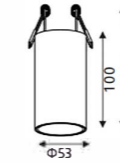

### Accessories optional

Honey comb

**RCS III**  
Recessed Spotlight

Gold

Black

Silver

**Recessed Spotlight**

∅45mm