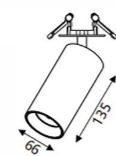

∅50mm

Reference Information

System Power	System Power	Beam Angle	Luminous Flux	CCT	CRI	Color
RC-6552	10W	15°-60°	800LM	3000K	>90	WH ● BL ● GR

Light Distribution

10W