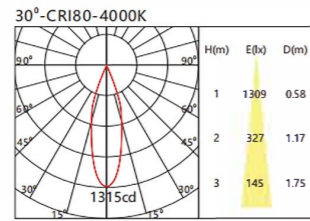

RCS I

Recessed Spotlight

Reference Information

System Power	System Power	Beam Angle	Luminous Flux	CCT	CRI	Color
RC-4011	6W	30°	400LM/430LM	3000K/4000K	>90	☐ WH ☒ BL ☐ GR

Light Distribution

6W