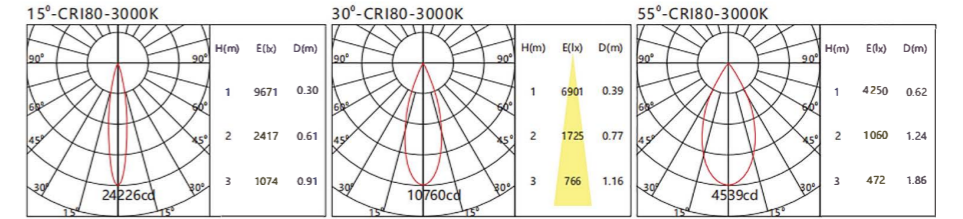

Light Distribution

35W

Reference Information

System Power	System Power	Beam Angle	Luminous Flux	CCT	CRI	Color
RC-1002	28W 35W	12°/30°/45°/60° 12°/30°/45°/60°	2400LM/2500LM 3400LM/3500LM	3000K/4000K	>90	○ WH ● BL ● GR