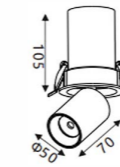

## Recessed Spotlight

∅75mm

∅95mm

∅125mm