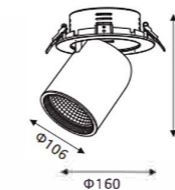

## Recessed Spotlight

∅130mm

∅145mm