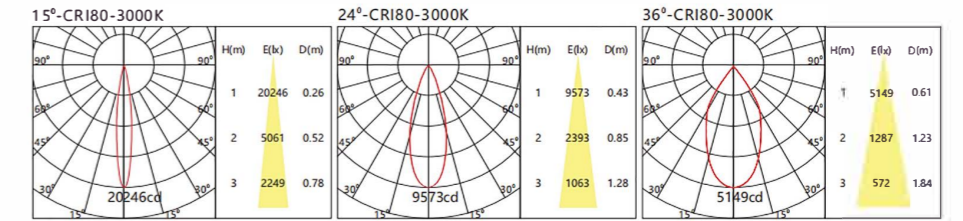

Light Distribution

20W

∅70mm

Reference Information

System Power	System Power	Beam Angle	Luminous Flux	CCT	CRI	Color
RC-4033N	10W	20°/24°/36°	900-950LM	3000/4000K	>90	WH ● BL ● GR