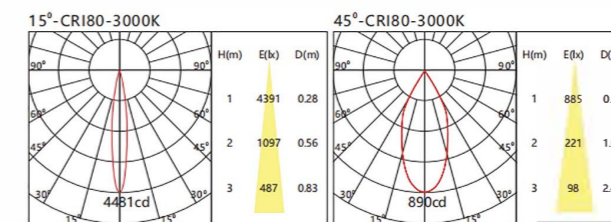

RCS II

Recessed Spotlight

Reference Information

System Power	System Power	Beam Angle	Luminous Flux	CCT	CRI	Color
RC-4051	6W	24°/36°	600-650LM	3000/4000K	>90	WH ● BL ● GR

Light Distribution

6W

∅50mm

Recessed Spotlight

Reference Information

System Power	System Power	Beam Angle	Luminous Flux	CCT	CRI	Color
RC-6551	6W	15°-45°	480LM	3000K	>90	WH ● BL ● GR

Light Distribution

6W

∅70mm

Reference Information

System Power	System Power	Beam Angle	Luminous Flux	CCT	CRI	Color
RC-1062	12W	15°/24°/36°/50°	1260-1310LM	3000/4000K	>90	WH ● BL ● GR

Light Distribution

12W

∅50mm

Reference Information

System Power	System Power	Beam Angle	Luminous Flux	CCT	CRI	Color
RC-6552	10W	15°-60°	800LM	3000K	>90	WH ● BL ● GR

Light Distribution

10W

∅70mm

Reference Information

System Power	System Power	Beam Angle	Luminous Flux	CCT	CRI	Color
RC-4242	24W	20°/24°/36°	900-950LM	3000/4000K	>90	WH ● BL ● GR

Light Distribution

24W

∅70mm

Reference Information

System Power	System Power	Beam Angle	Luminous Flux	CCT	CRI	Color
RC-6553	15W	15°-50°	1200LM	3000K	>90	WH ● BL ● GR

Light Distribution

15W

∅70mm

Accessories optional

Honey comb