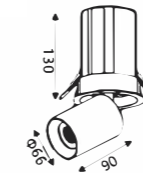

## Recessed Spotlight

∅75mm

∅95mm

∅125mm