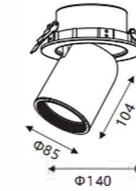

RCS III

Recessed Spotlight

Recessed Spotlight

∅130mm

∅145mm

Reference Information

System Power	System Power	Beam Angle	Luminous Flux	CCT	CRI	Color
RC-1015	20W 28W	12°/24°/45°/55° 15°/30°/45°/55°	1700LM/1800LM 2400LM/2500LM	3000K/4000K	>90	WH ● BL ● GR

Light Distribution

28W (Lens)

Reference Information

System Power	System Power	Beam Angle	Luminous Flux	CCT	CRI	Color
RC-1011	28W 35W 43W	12°/30°/45°/60° 12°/30°/45°/60° 12°/30°/45°/60°	2500LM/2600LM 3400LM/3500LM 4200LM/4300LM	3000K/4000K	>90	WH ● BL ● GR

Light Distribution

35W

Specifications:

- .Material: High-quality extruded aluminum
- .LED type: Chip on Board (COB)
- .Color temperature: 2700K/3000K/3500K/4000K/5000K/6000K/6500K/Dim to warm/Tunable White
- .Color rendering index: CRI>80/CRI>90/CRI>97
- .Dimming: ON-Off/DALI/0-10V/Triac/Casambi
- .Input Voltage: 220-240V AC/50-60Hz
- .Operating Temperature Range: -20° to 40°
- .Rated life hours: 30000H/50000H LM80
- .Color: White (RAL9003)/Grey(RAL9006)/Black (RAL9005)/Customized color