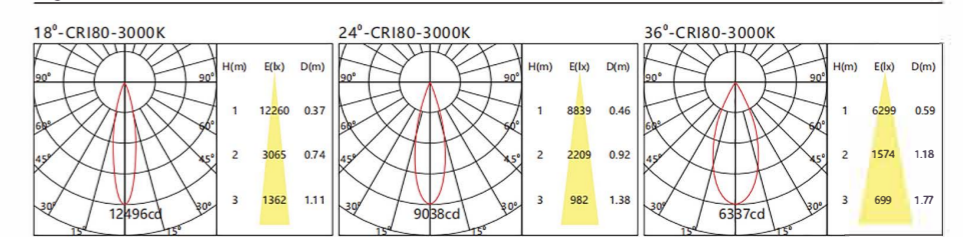

Light Distribution

∅120mm

Specifications:

- .Material: High-quality extruded aluminum
- .LED type: Chip on Board (COB)
- .Color temperature: 2700K/3000K/3500K/4000K/5000K/6000K/6500K/Dim to warm/Tunable White
- .Color rendering index: CRI>80/CRI>90/CRI>97
- .Dimming: ON-Off/DALI/0-10V/Triac/Casambi
- .Input Voltage: 220-240V AC/50-60Hz
- .Operating Temperature Range: -20° to 40°
- .Rated life hours: 30000H/50000H LM80
- .Color: White (RAL9003)/Grey(RAL9006)/Black (RAL9005)/Customized color

Accessories optional

Honey comb