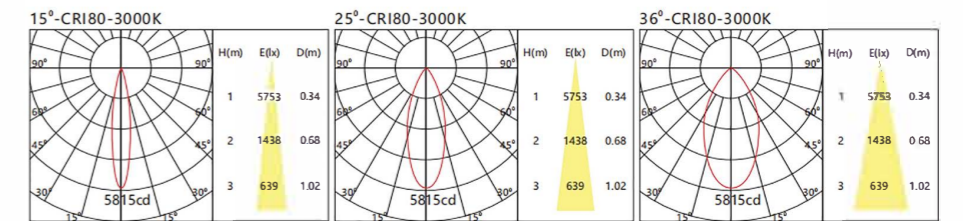

**Light Distribution**

14W

∅70mm

**Reference Information**

System Power	System Power	Beam Angle	Luminous Flux	CCT	CRI	Color
<b>RC-6455</b>	20W	15°/25°/36°	1800LM/1860LM	3000K/4000K	>90	WH ● BL ● GR

**Light Distribution**

20W

∅70mm

**Reference Information**

System Power	System Power	Beam Angle	Luminous Flux	CCT	CRI	Color
<b>RC-6456</b>	28W	15°/24°/36°	2700LM/2800LM	3000K/4000K	>90	WH ● BL ● GR

**Light Distribution**

28W

**Accessories optional**