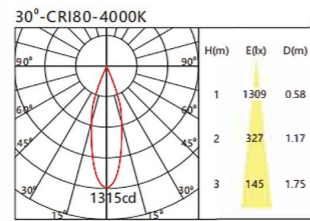

Light Distribution

6W

∅85mm

Accessories optional

Honey comb