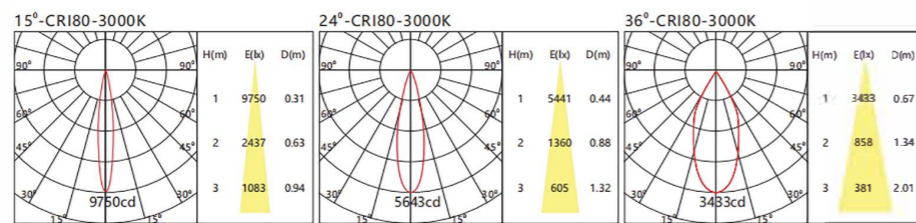

Light Distribution

12W

∅50mm