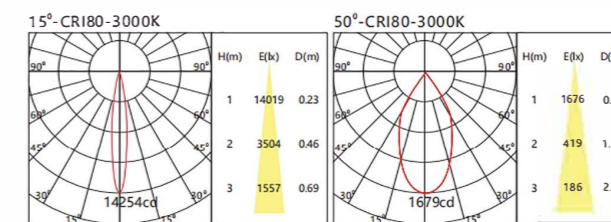

Light Distribution

15W