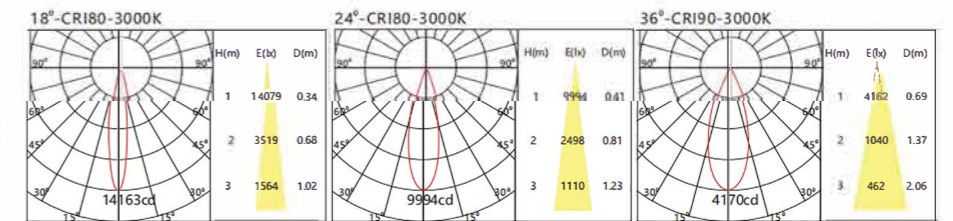

Light Distribution

24W

∅75mm

Reference Information

System Power	System Power	Beam Angle	Luminous Flux	CCT	CRI	Color
RS-4096	35W	18°/24°/36°	3100LM	3000K/4000K	>90	WH ● BL ● GR