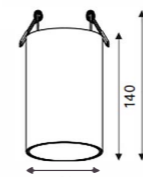

RCS III
Recessed Spotlight

Recessed Spotlight

∅45mm

Reference Information

System Power	System Power	Beam Angle	Luminous Flux	CCT	CRI	Color
RS-4094	14W	20°/30°/40°	1150LM	3000K/4000K	>90	WH ● BL ● GR

Light Distribution

14W

∅55mm

Reference Information

System Power	System Power	Beam Angle	Luminous Flux	CCT	CRI	Color
RS-4095	24W	18°/24°/36°	2050LM	3000K/4000K	>90	WH ● BL ● GR

Light Distribution

24W

∅75mm

Reference Information

System Power	System Power	Beam Angle	Luminous Flux	CCT	CRI	Color
RS-4096	35W	18°/24°/36°	3100LM	3000K/4000K	>90	WH ● BL ● GR

Light Distribution

35W

Accessories optional