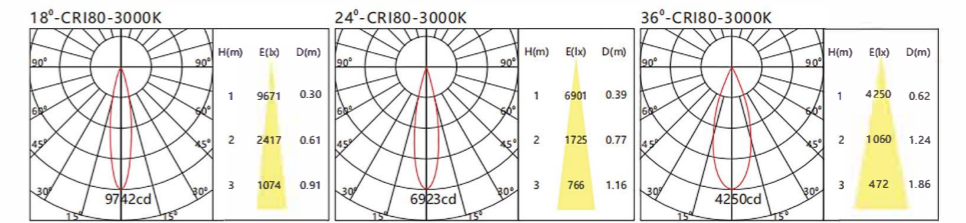

Light Distribution

10W