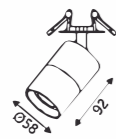

### Light Distribution

6W

∅50mm