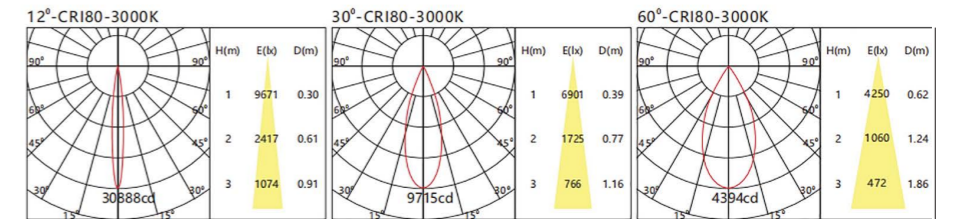

Light Distribution

35W

Specifications:

- .Material: High-quality extruded aluminum
- .LED type: Chip on Board (COB)
- .Color temperature: 2700K/3000K/3500K/4000K/5000K/6000K/6500K/Dim to warm/Tunable White
- .Color rendering index: CRI>80/CRI>90/CRI>97
- .Dimming: ON-Off/DALI/0-10V/Triac/Casambi
- .Input Voltage: 220-240V AC/50-60Hz
- .Operating Temperature Range: -20° to 40°
- .Rated life hours: 30000H/50000H LM80
- .Color: White (RAL9003)/Grey(RAL9006)/Black (RAL9005)/Customized color