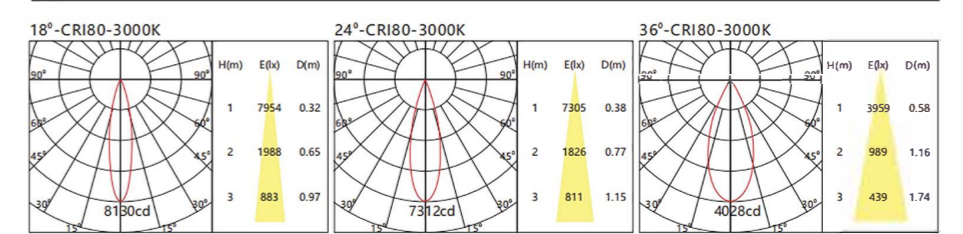

Light Distribution

∅120mm

Reference Information

System Power	System Power	Beam Angle	Luminous Flux	CCT	CRI	Color
RC-4092	24W	18°/24°/36°	2050LM	3000K/4000K	>90	☐ WH ☒ BL ☐ GR