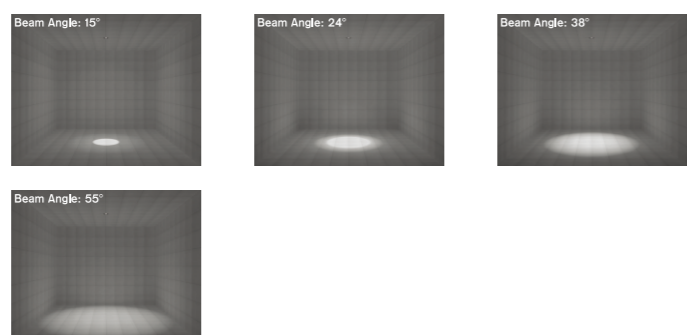

NR1580

Power	CCT	Optical Source	CRI	Beam angle	Luminous flux
18W	2700K	CITIZEN COB	≥80	15°	1800lm
	3000K			24°	1800lm
	4000K			38°	1800lm
	5000K			55°	1800lm

Light distribution parameters

NR1586

Power	CCT	Optical Source	CRI	Beam angle	Luminous flux
28W	2700K	CITIZEN COB	≥80	15°	2800lm
	3000K			24°	2800lm
	4000K			38°	2800lm
	5000K			55°	2800lm

Light distribution parameters

NR1581

Power	CCT	Optical Source	CRI	Beam angle	Luminous flux
28W	2700K	CITIZEN COB	≥80	15°	2800lm
	3000K			24°	2800lm
	4000K			38°	2800lm
	5000K			55°	2800lm

Light distribution parameters

NR1587

Power	CCT	Optical Source	CRI	Beam angle	Luminous flux
38W	2700K	CITIZEN COB	≥80	15°	3800lm
	3000K			24°	3800lm
	4000K			38°	3800lm
	5000K			55°	3800lm

Light distribution parameters

NR1582

Power	CCT	Optical Source	CRI	Beam angle	Luminous flux
38W	2700K	CITIZEN COB	≥80	15°	3800lm
	3000K			24°	3800lm
	4000K			38°	3800lm
	5000K			55°	3800lm