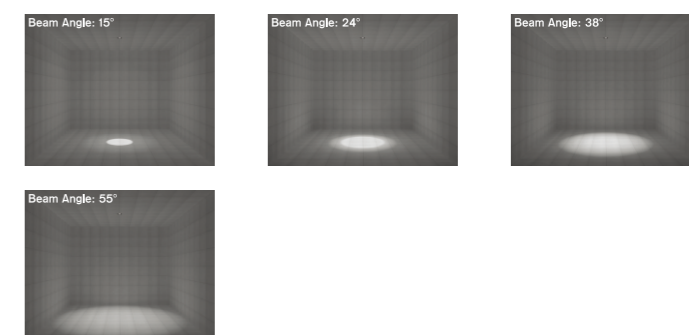

Light distribution parameters