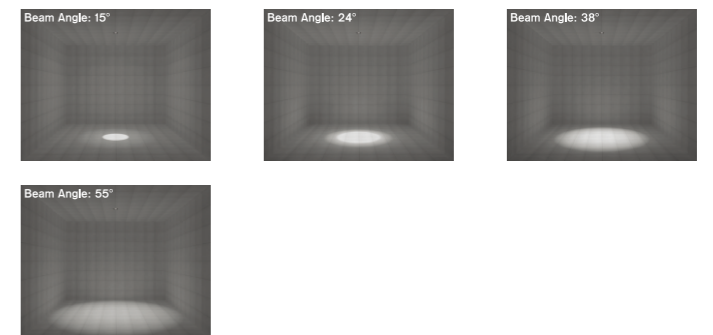

Light distribution parameters