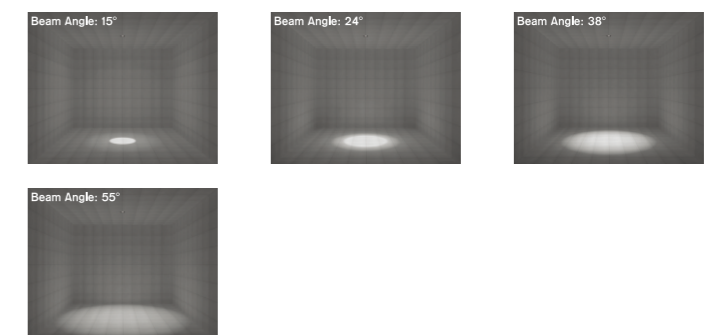

Light distribution parameters