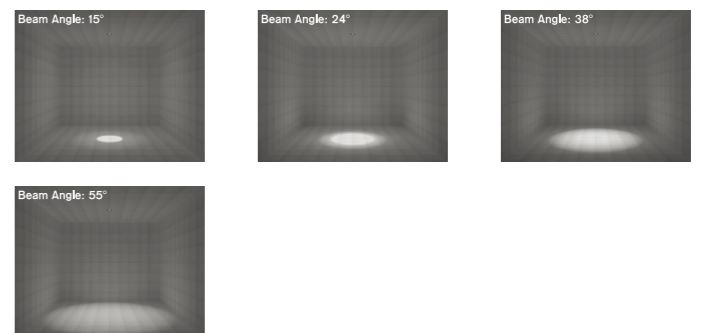

Light distribution parameters