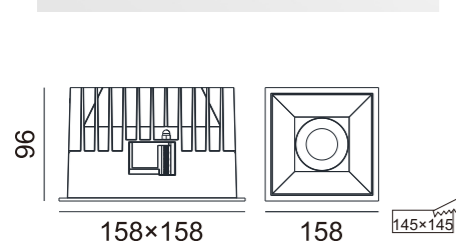

Light distribution parameters