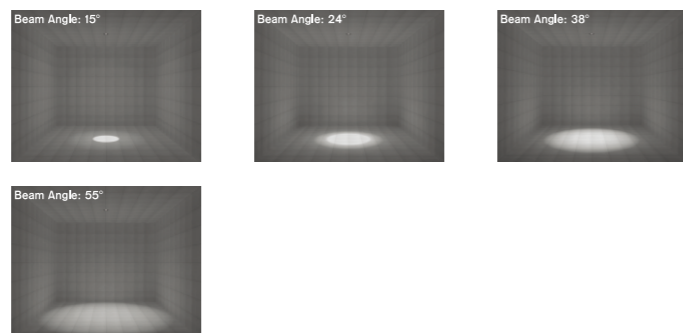

Light distribution parameters

NR1448

Power	CCT	Optical Source	CRI	Beam angle	Luminous flux
30W	2700K 3000K 4000K 5000K	Bridgelux COB	≥80	55°	2940.3lm

Light distribution parameters

NR1584

Power	CCT	Optical Source	CRI	Beam angle	Luminous flux
10W	2700K 3000K 4000K 5000K	CITIZEN COB	≥80	15° 24° 38° 55°	1000lm

Light distribution parameters

NR1585

Power	CCT	Optical Source	CRI	Beam angle	Luminous flux
18W	2700K	CITIZEN COB	≥80	15°	1800lm
	3000K			24°	1800lm
	4000K			38°	1800lm
	5000K			55°	1800lm

Light distribution parameters

NR1580

Power	CCT	Optical Source	CRI	Beam angle	Luminous flux
18W	2700K	CITIZEN COB	≥80	15°	1800lm
	3000K			24°	1800lm
	4000K			38°	1800lm
	5000K			55°	1800lm

Light distribution parameters

NR1586

Power	CCT	Optical Source	CRI	Beam angle	Luminous flux
28W	2700K	CITIZEN COB	≥80	15°	2800lm
	3000K			24°	2800lm
	4000K			38°	2800lm
	5000K			55°	2800lm