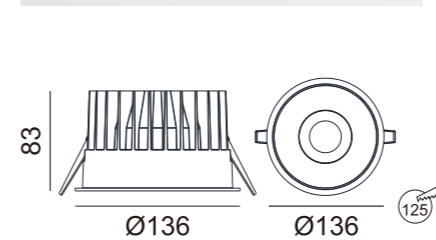

Light distribution parameters