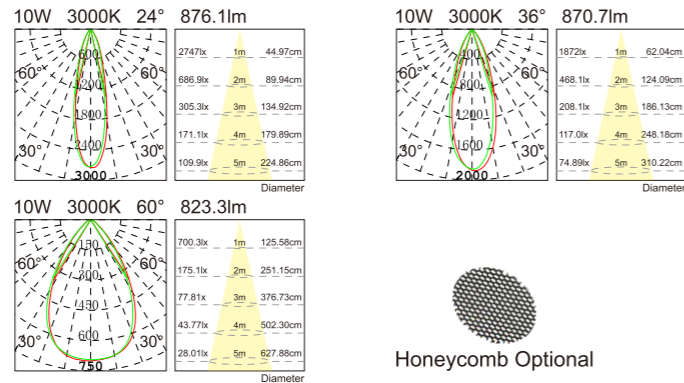

NR1581 28W

NR1587 38W

NR1582 38W

NR1588 48W

NR1583 48W

Indoor application, IP65 light body with IP54 / IP20 driver due to different environments.
 Tiltable light body made from original aluminum, RoHs Reach standard.
 High efficiency, Energy saving up to 90 %.
 Uniform light performance due to control LEDs in CRI and SDCM.

NR1368

Power	CCT	Optical Source	CRI	Beam angle	Luminous flux
10W	2700K	CREE COB	≥80	24°	876.1lm
	3000K			36°	870.7lm
	4000K			60°	823.3lm
	5000K				

Size/CTN: 540×210×185 mm
G.W./CTN: 7.65 kgs
PCS/CTN: 20 pcs

Light distribution parameters

NR1373

Power	CCT	Optical Source	CRI	Beam angle	Luminous flux
10W	2700K	CREE COB	≥80	24°	876.1lm
	3000K			36°	870.7lm
	4000K			60°	823.3lm
	5000K				

Size/CTN: 565×220×245 mm
G.W./CTN: 8.06 kgs
PCS/CTN: 20 pcs

Light distribution parameters

NR1369

Power	CCT	Optical Source	CRI	Beam angle	Luminous flux
10W	2700K	CREE COB	≥80	24°	847.0lm
	3000K			36°	843.0lm
	4000K			60°	750.4lm
	5000K				

Size/CTN: 565×220×245 mm
G.W./CTN: 8.1 kgs
PCS/CTN: 20 pcs