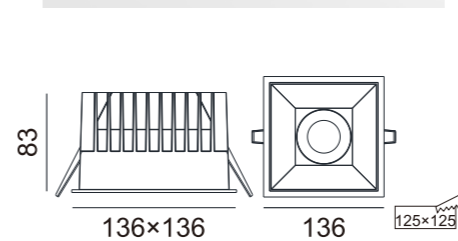

Light distribution parameters