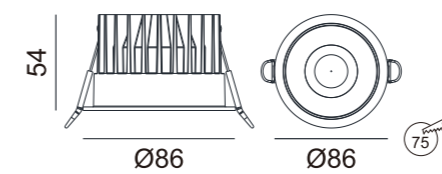

Light distribution parameters