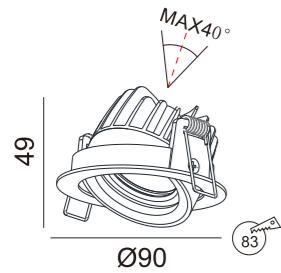

NR1581 28W

NR1587 38W

NR1582 38W

NR1588 48W

NR1583 48W

Indoor application, IP65 light body with IP54 / IP20 driver due to different environments.
 Tiltable light body made from original aluminum, RoHs Reach standard.
 High efficiency, Energy saving up to 90 %.
 Uniform light performance due to control LEDs in CRI and SDCM.

NR1368

Power	CCT	Optical Source	CRI	Beam angle	Luminous flux
10W	2700K	CREE COB	≥80	24°	876.1lm
	3000K			36°	870.7lm
	4000K			60°	823.3lm
	5000K				

Size/CTN: 540×210×185 mm
G.W./CTN: 7.65 kgs
PCS/CTN: 20 pcs

Light distribution parameters

NR1373

Power	CCT	Optical Source	CRI	Beam angle	Luminous flux
10W	2700K	CREE COB	≥80	24°	876.1lm
	3000K			36°	870.7lm
	4000K			60°	823.3lm
	5000K				

Size/CTN: 565×220×245 mm
G.W./CTN: 8.06 kgs
PCS/CTN: 20 pcs

Light distribution parameters

NR1369

Power	CCT	Optical Source	CRI	Beam angle	Luminous flux
10W	2700K	CREE COB	≥80	24°	847.0lm
	3000K			36°	843.0lm
	4000K			60°	750.4lm
	5000K				

Size/CTN: 565×220×245 mm
G.W./CTN: 8.1 kgs
PCS/CTN: 20 pcs