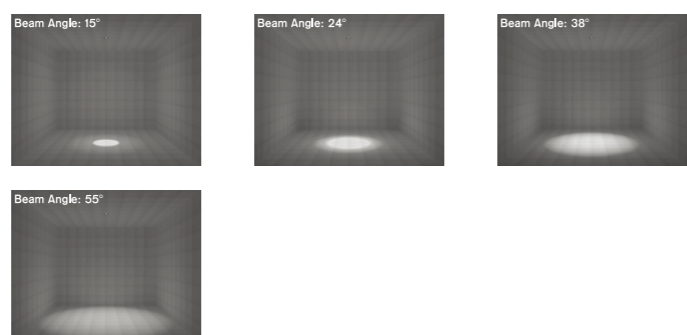

Light distribution parameters