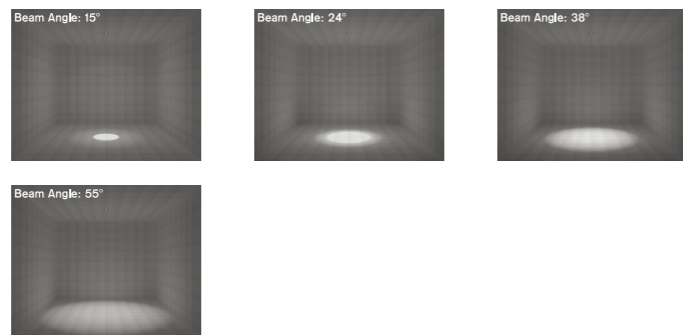

Light distribution parameters

NR1448

Power	CCT	Optical Source	CRI	Beam angle	Luminous flux
30W	2700K 3000K 4000K 5000K	Bridgelux COB	≥80	55°	2940.3lm

Light distribution parameters

NR1584

Power	CCT	Optical Source	CRI	Beam angle	Luminous flux
10W	2700K 3000K 4000K 5000K	CITIZEN COB	≥80	15° 24° 38° 55°	1000lm

Light distribution parameters

NR1585

Power	CCT	Optical Source	CRI	Beam angle	Luminous flux
18W	2700K	CITIZEN COB	≥80	15°	1800lm
	3000K			24°	1800lm
	4000K			38°	1800lm
	5000K			55°	1800lm

Light distribution parameters

NR1580

Power	CCT	Optical Source	CRI	Beam angle	Luminous flux
18W	2700K	CITIZEN COB	≥80	15°	1800lm
	3000K			24°	1800lm
	4000K			38°	1800lm
	5000K			55°	1800lm

Light distribution parameters

NR1586

Power	CCT	Optical Source	CRI	Beam angle	Luminous flux
28W	2700K	CITIZEN COB	≥80	15°	2800lm
	3000K			24°	2800lm
	4000K			38°	2800lm
	5000K			55°	2800lm