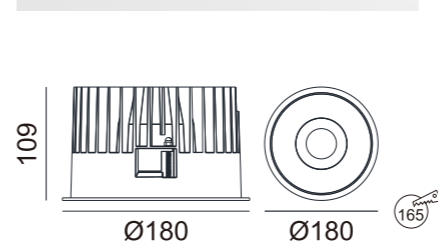

Light distribution parameters