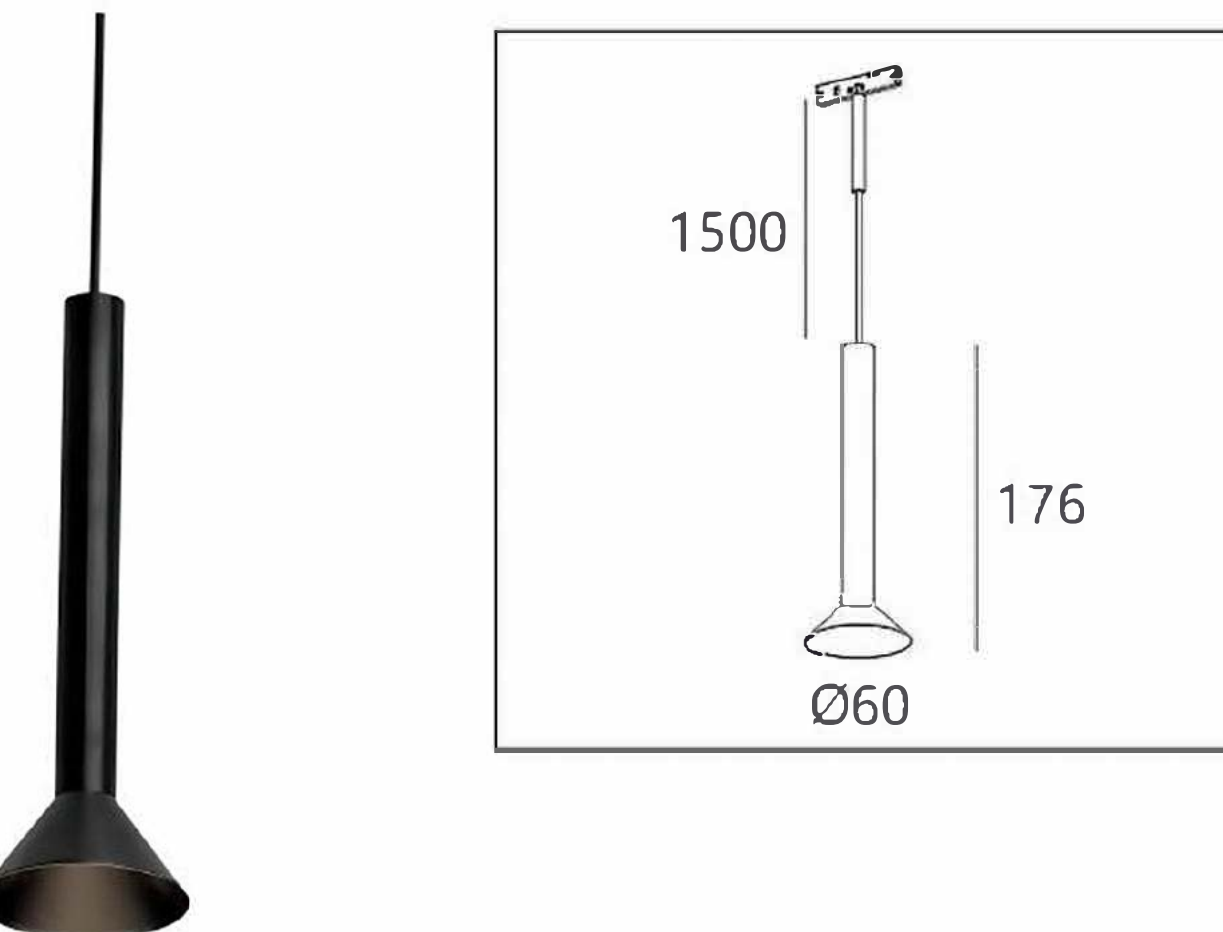

KPA0518NR-C

LightSource:
LED

Luminousflux:
180lm

CRI:
Ra > 90

CCT:
2700K/3000K/4000K/5000K

Material:
Aluminum

Power:
3W

Outputvoltage:
3V

Outputcurrent:
600mA

OPTIC:
15°/24°/36°

Mainsvoltage:
DC24V

Description:
Magneticsuction

Cutout:
/