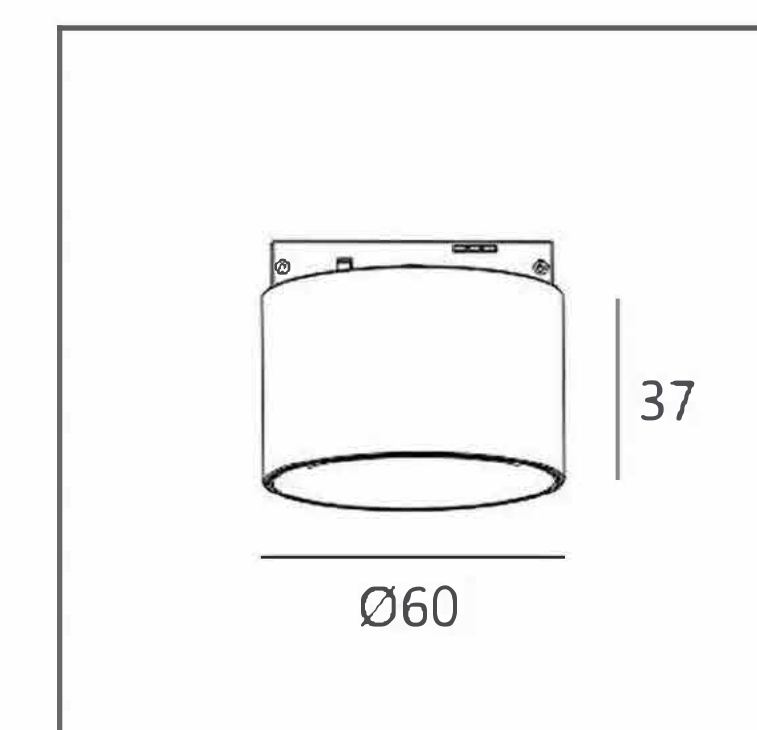

KA0560NR-D

LightSource: COB
Luminousflux: 450lm
CRI: Ra>90
CCT: 2700K/3000K/4000K/5000K

Material: Aluminum
Power: 5W
Outputvoltage: 9V
Outputcurrent: 450mA

OPTIC: 15°/24°/36°
Mainsvoltage: DC24V
Description: Magneticsuction
Colors: BK AU WH GY