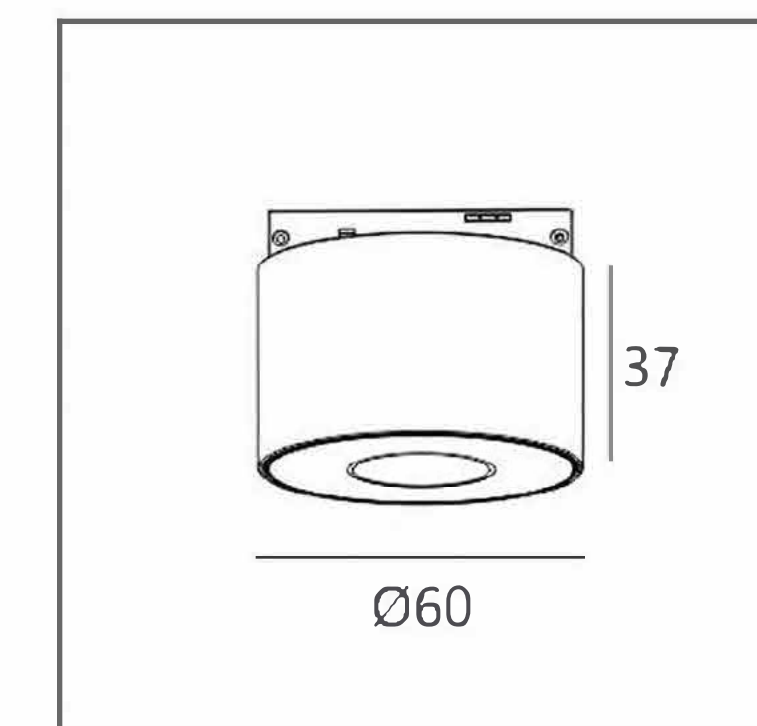

KA0560NR-A

LightSource: COB
Luminousflux: 450lm
CRI: Ra>90
CCT: 2700K/3000K/4000K/5000K

Material: Aluminum
Power: 5W
Outputvoltage: 9V
Outputcurrent: 450mA

OPTIC: 15°/24°/36°
Mainsvoltage: DC24V
Description: Magneticsuction
Colors: BK AU WH GY