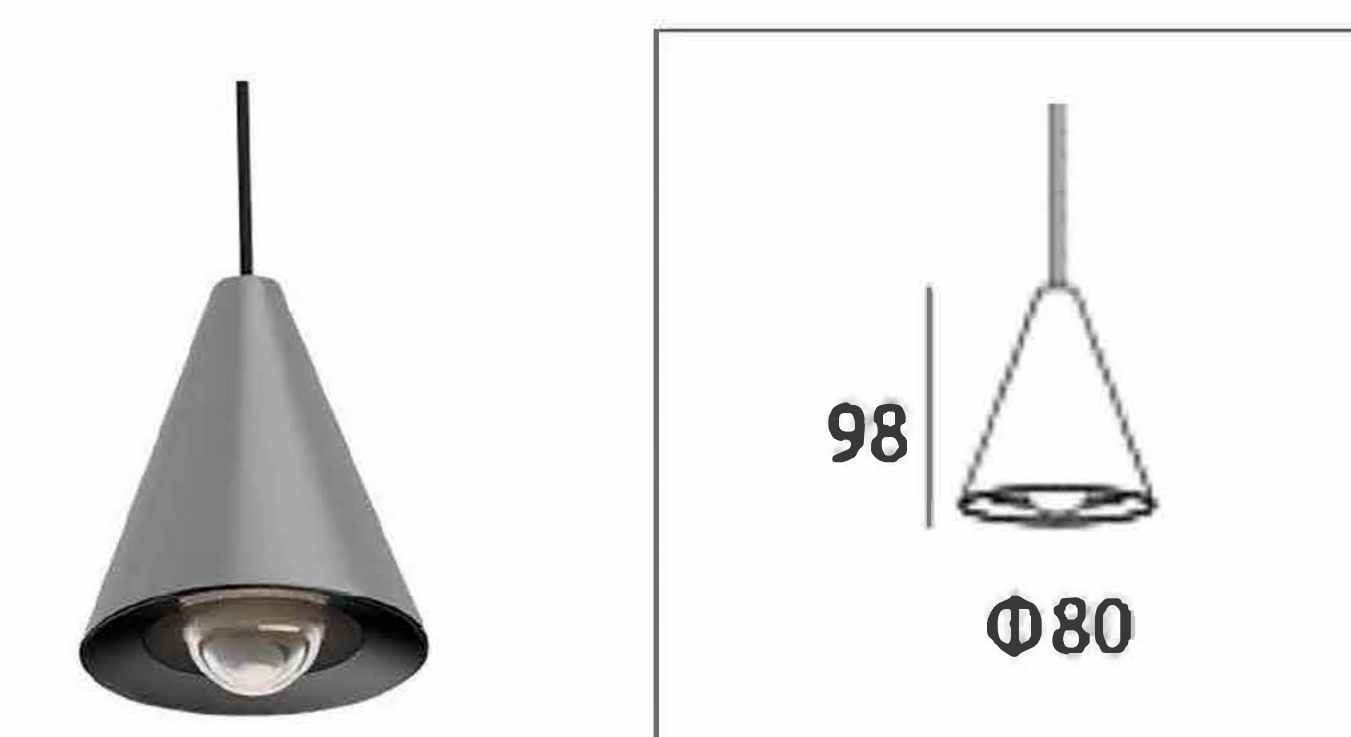

Power:
3W

Outputvoltage:
3V

Outputcurrent:
600mA

OPTIC:
15°/24°/36°

Mainsvoltage:
DC24V

Description:
Magneticsuction

Cutout:
/

KPB7080NR