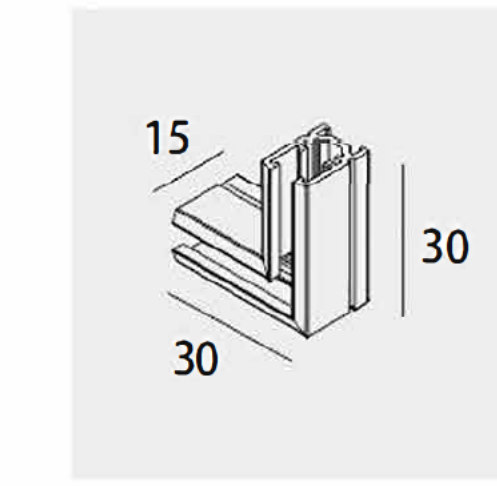

MINI MAGNET TRACK K05

KST Track (Surface mounting)

KST-L02