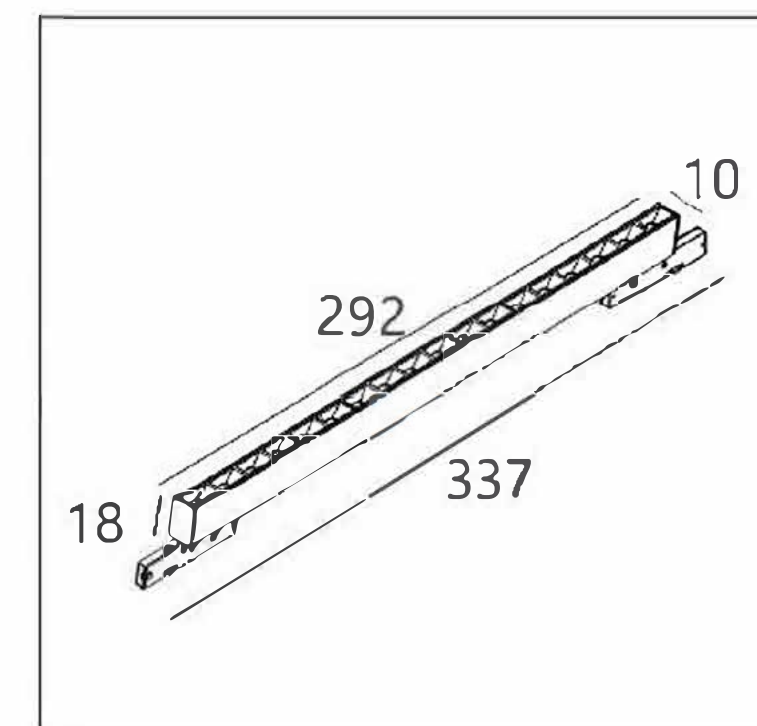

OPTIC:
30°

Mainsvoltage:
DC24V

Description:
Magneticsuction

Cutout:
/

KLA1018NS

LightSource:
LED

Luminousflux:
1600lm

CRI:
Ra > 90