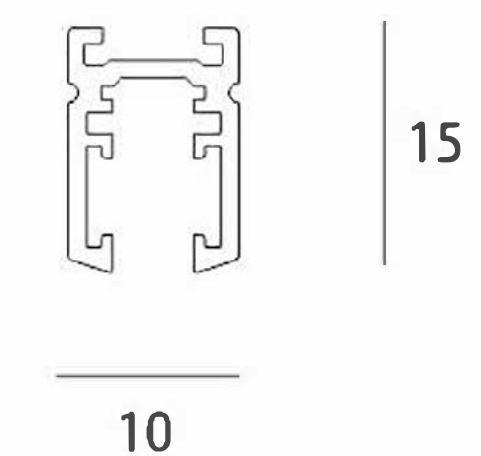

KST Track (Surface mounting)