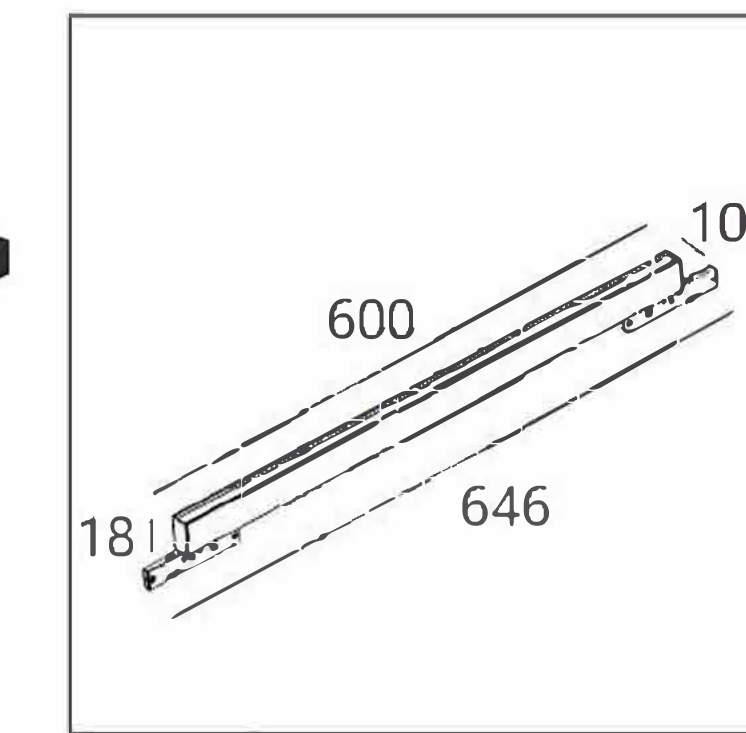

KLB1060NS

LightSource:
LED

Luminousflux:
1300lm

CRI:
Ra>80

CCT:
2700K/3000K/4000K/5000K

Material:
Aluminum

Power:
16W

Outputvoltage:
24V

Outputcurrent:
/

OPTIC:
100°

Mainsvoltage:
DC24V

Description:
Magneticsuction

Cutout:
/