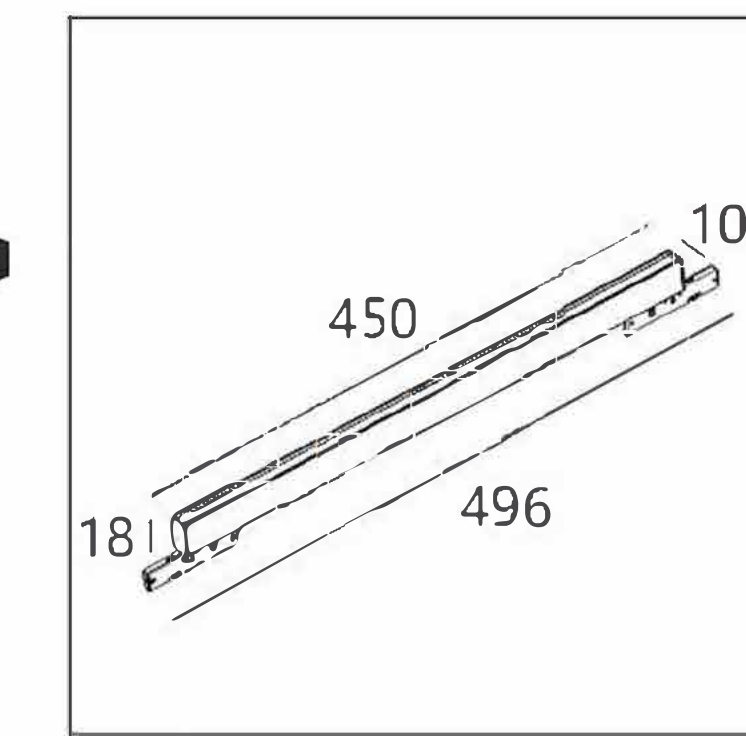

Outputcurrent:
/

OPTIC:
100°

Mainsvoltage:
DC24V

Description:
Magneticsuction

Cutout:
/

KLB1045NS

LightSource:
LED

Luminousflux:
1100lm