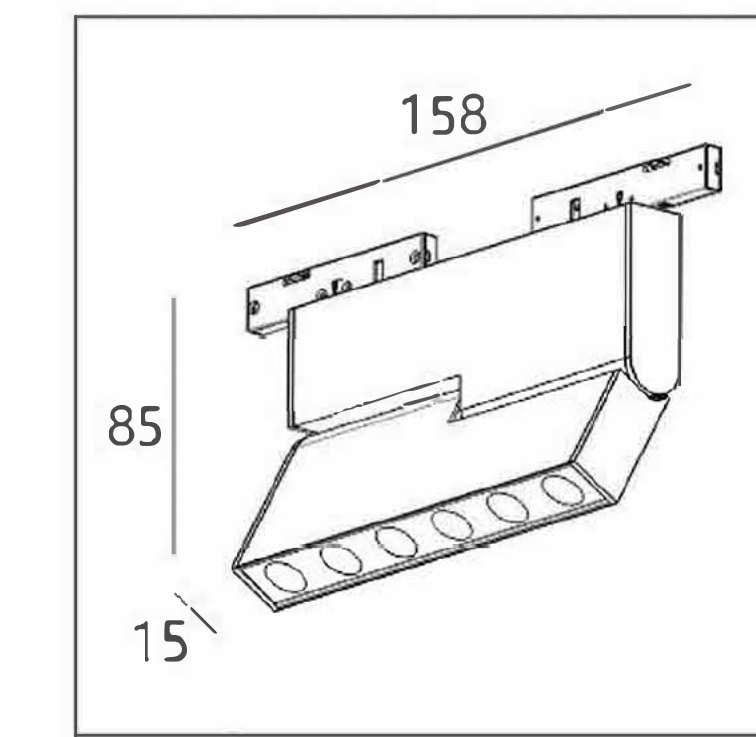

Outputvoltage:
24V

Outputcurrent:
/

OPTIC:
30°

Mainsvoltage:
DC24V

Description:
Magneticsuction

Cutout:
/

KLA1506DS

LightSource:
LED