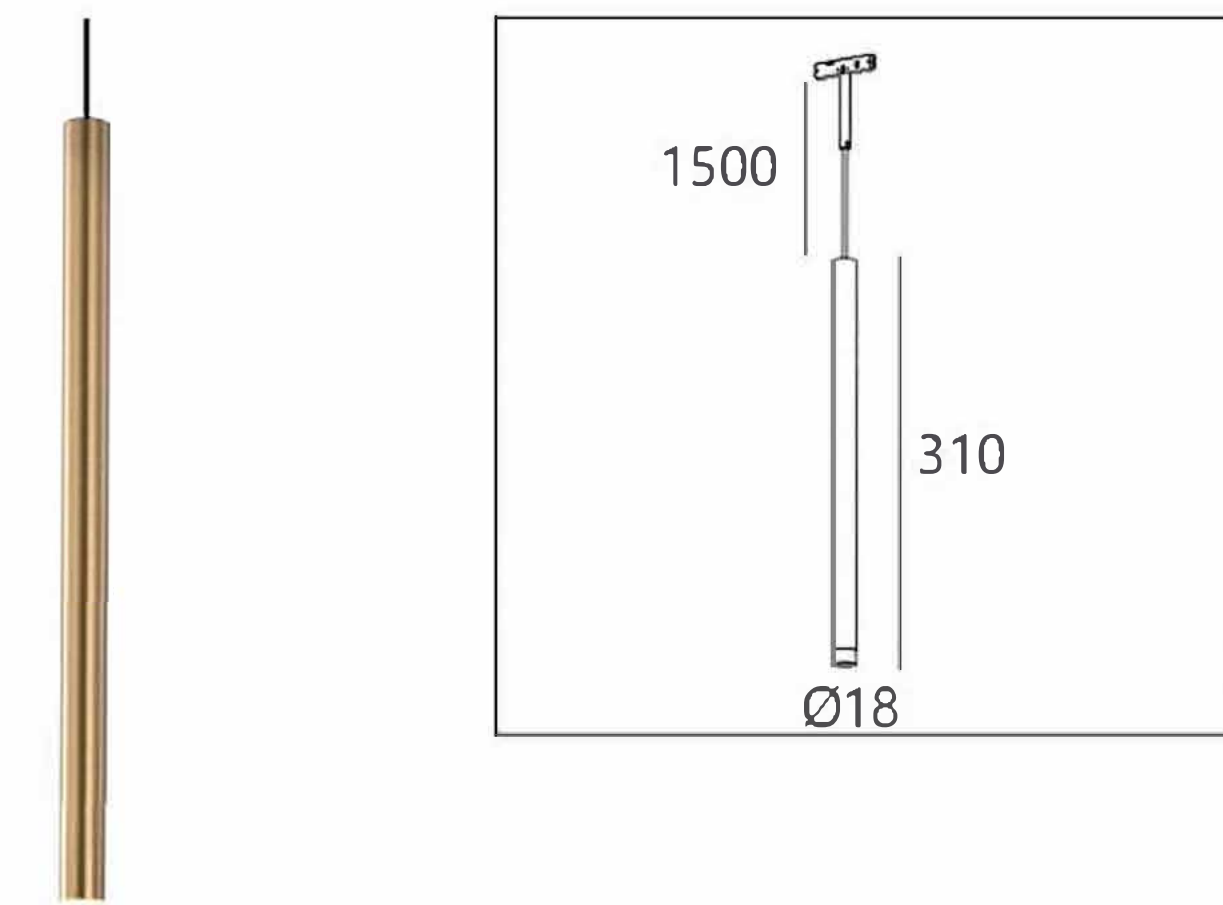

KPA0518NR-A

LightSource:
LED

Luminousflux:
180lm

CRI:
Ra > 90

CCT:
2700K/3000K/4000K/5000K

Material:
Aluminum

Power:
3W

Outputvoltage:
3V

Outputcurrent:
600mA

OPTIC:
15°/24°/36°

Mainsvoltage:
DC24V

Description:
Magneticsuction

Cutout:
/