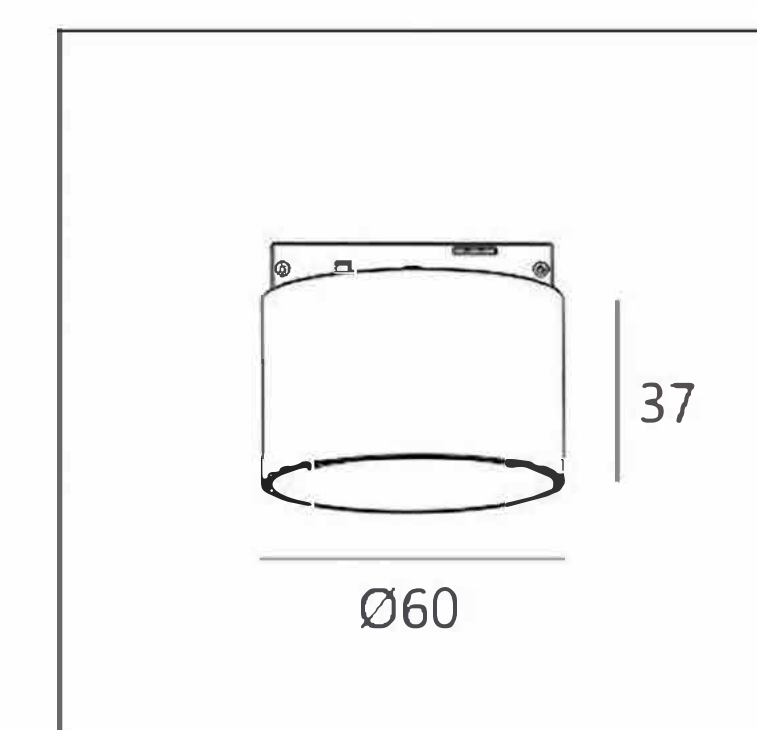

KA0560NR-B

LightSource: COB
Luminousflux: 450lm
CRI: Ra>90
CCT: 2700K/3000K/4000K/5000K

Material: Aluminum
Power: 5W
Outputvoltage: 9V
Outputcurrent: 450mA

OPTIC: 15°/24°/36°
Mainsvoltage: DC24V
Description: Magneticsuction
Colors: BK AU WH GY