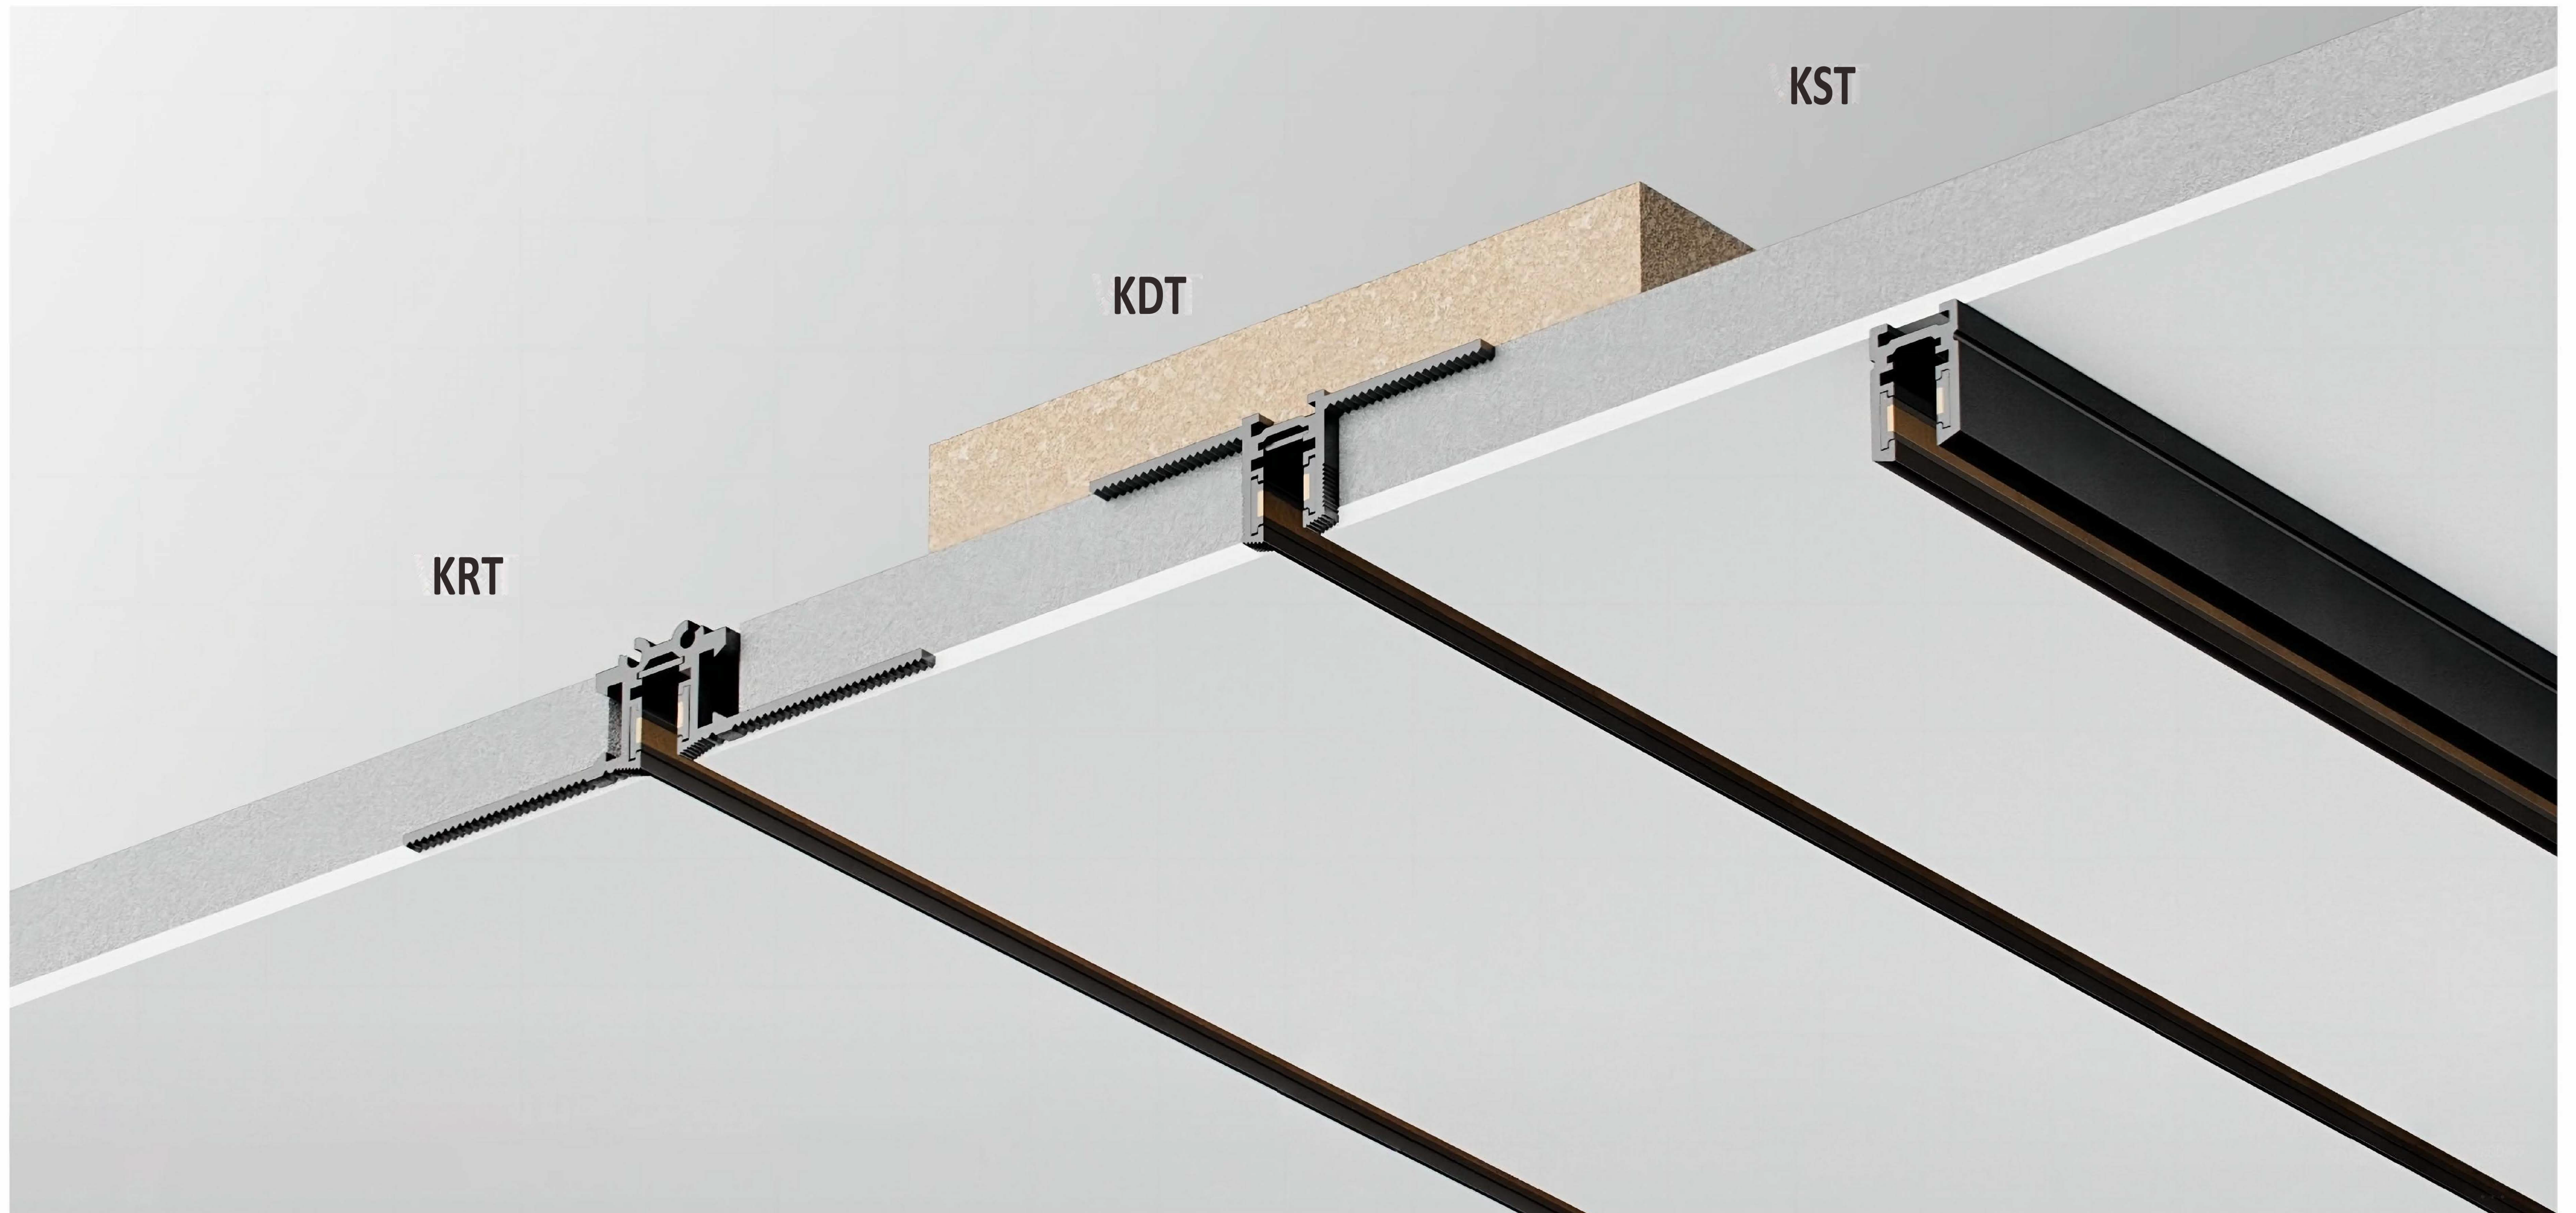

Mini magnet track

Multiple linking methods
can be used in combination

and creativity
can be created by you

KRT

KDT

KST

MINI MAGNET TRACK K05

KRT Track (Flush mounting)