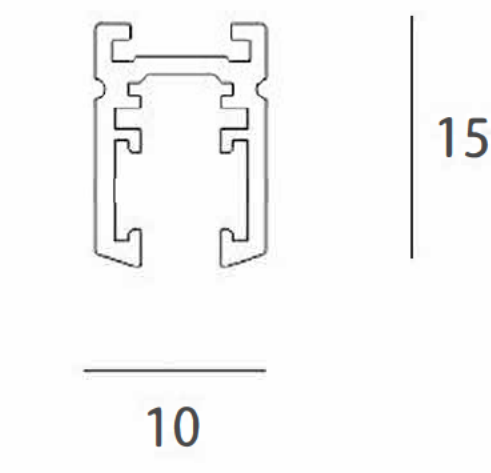

MINI MAGNET TRACK K05

KST Track (Surface mounting)

KST-L02