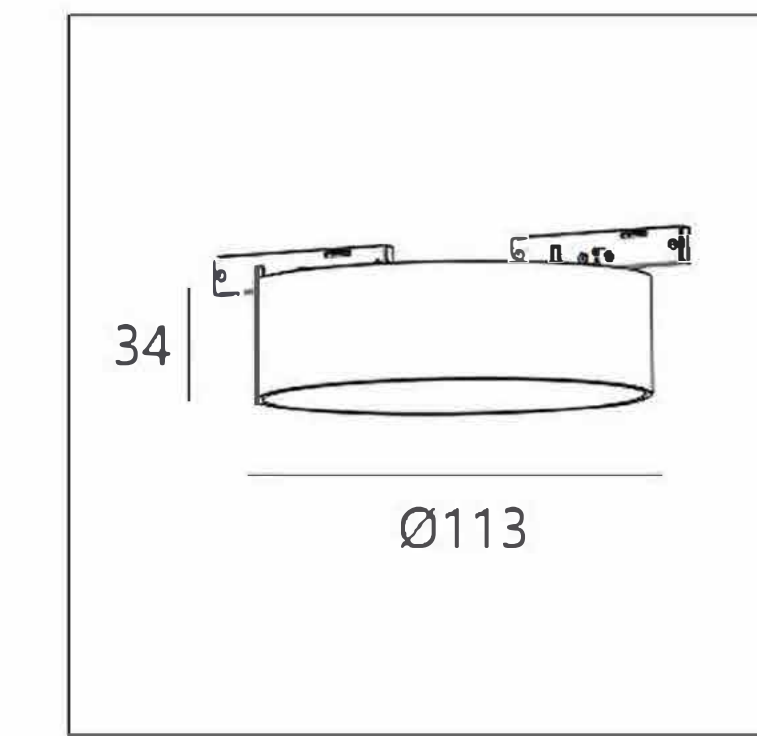

LightSource:
LED

Luminousflux:
700lm

CRI:
Ra>80

CCT:
2700K/3000K/4000K/5000K

Material:
Aluminum

Power:
12W

Outputvoltage:
24V

Outputcurrent:
/

OPTIC:
100°

Mainsvoltage:
DC24V

Description:
Magneticsuction

Cutout:
/