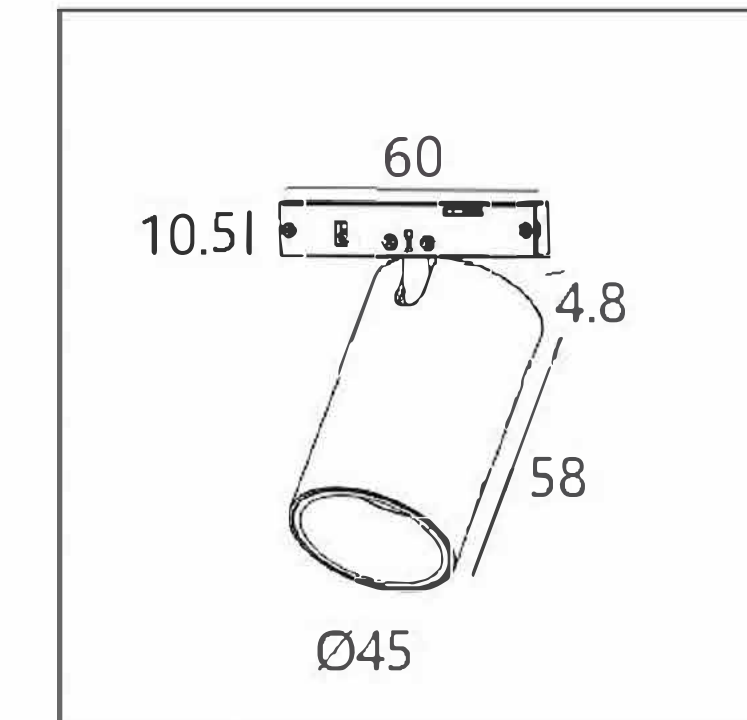

KSA0545DR

LightSource:
COB

Luminousflux:
700lm

CRI:
Ra>90

CCT:
2700K/3000K/4000K/5000K

Material:
Aluminum

Power:
9W

Outputvoltage:
18V

Outputcurrent:
400mA

OPTIC:
15°/24°/36°

Mainsvoltage:
DC24V

Description:
Magnetic rail spotlight

Cutout:
/

COLORS

BK