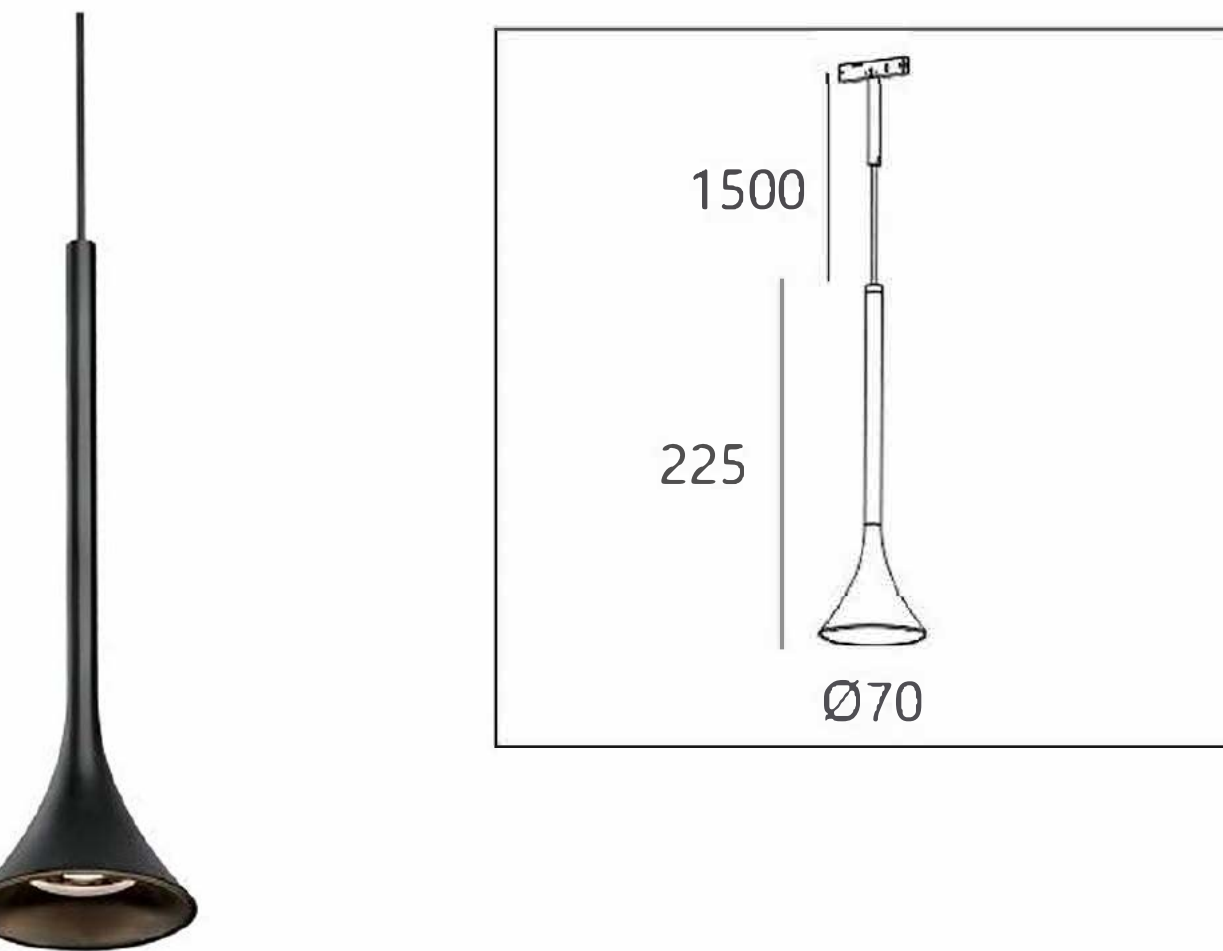

KPA0518NR-B

LightSource:
LED

Luminousflux:
180lm

CRI:
Ra > 90

CCT:
2700K/3000K/4000K/5000K

Material:
Aluminum

Power:
5W

Outputvoltage:
9V

Outputcurrent:
450mA

OPTIC:
15°/24°/36°

Mainsvoltage:
DC24V

Description:
Magneticsuction

Cutout:
/