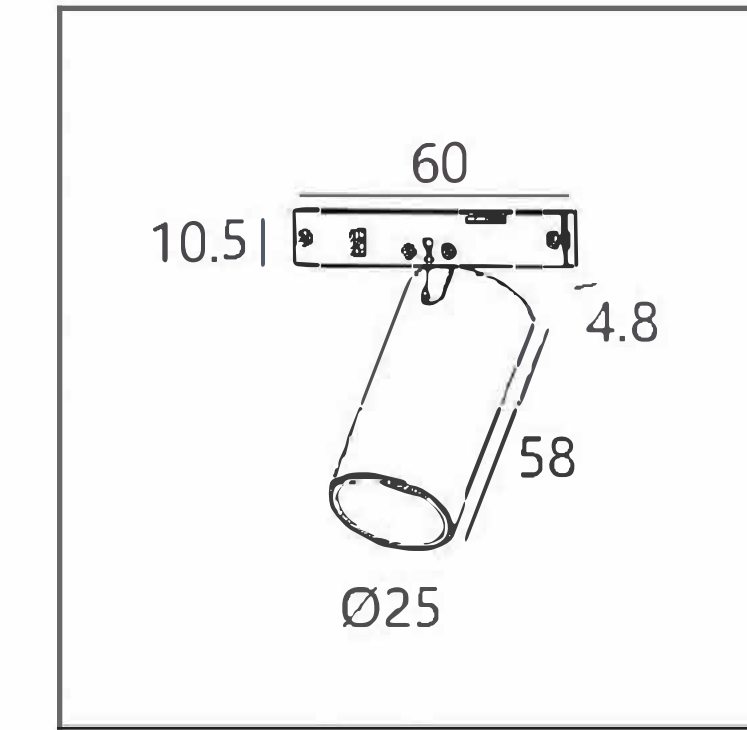

KSA0525DR

LightSource:
LED

Luminousflux:
180lm

CRI:
Ra>90

CCT:
2700K/3000K/4000K/5000K

Material:
Aluminum

Power:
3W

Outputvoltage:
3V

Outputcurrent:
600mA

OPTIC:
15°/24°/36°

Mainsvoltage:
DC24V

Description:
Magnetic rail spotlight

Cutout:
/