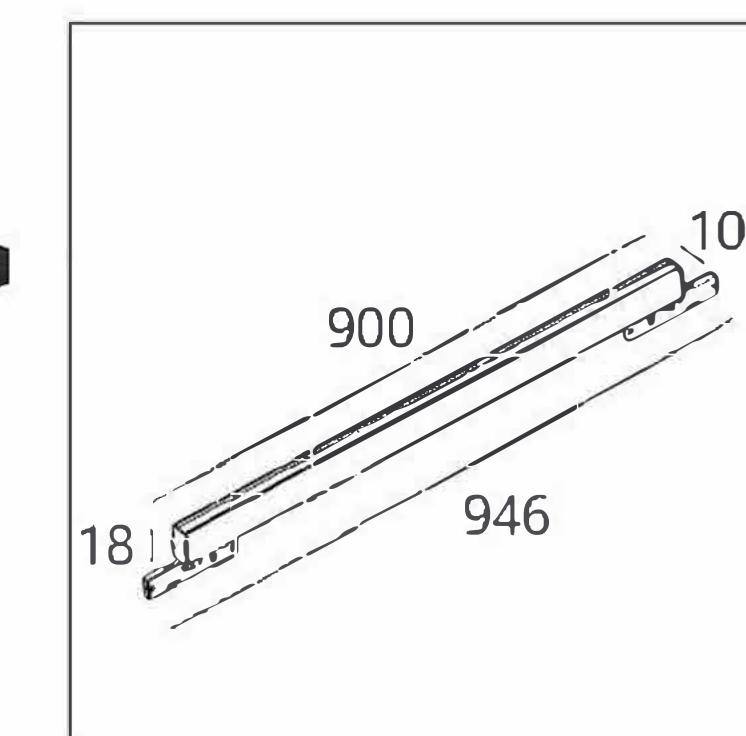

Power:
16W

Outputvoltage:
24V

Outputcurrent:
/

OPTIC:
100°

Mainsvoltage:
DC24V

Description:
Magneticsuction

Cutout:
/

KLB1090NS