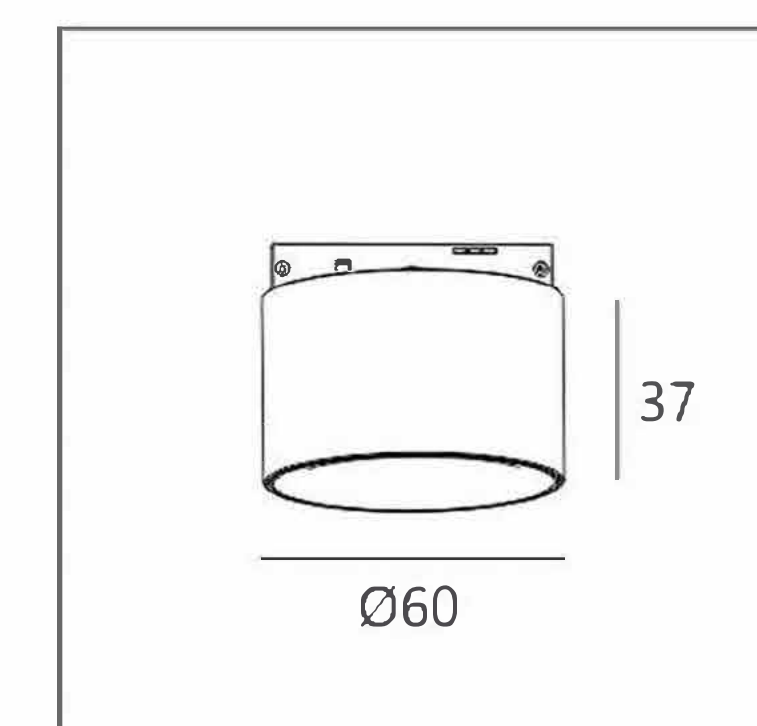

KA0560NR-C

LightSource: COB
Luminousflux: 450lm
CRI: Ra>90
CCT: 2700K/3000K/4000K/5000K

Material: Aluminum
Power: 5W
Outputvoltage: 9V
Outputcurrent: 450mA

OPTIC: 15°/24°/36°
Mainsvoltage: DC24V
Description: Magneticsuction
Colors: BK AU WH GY