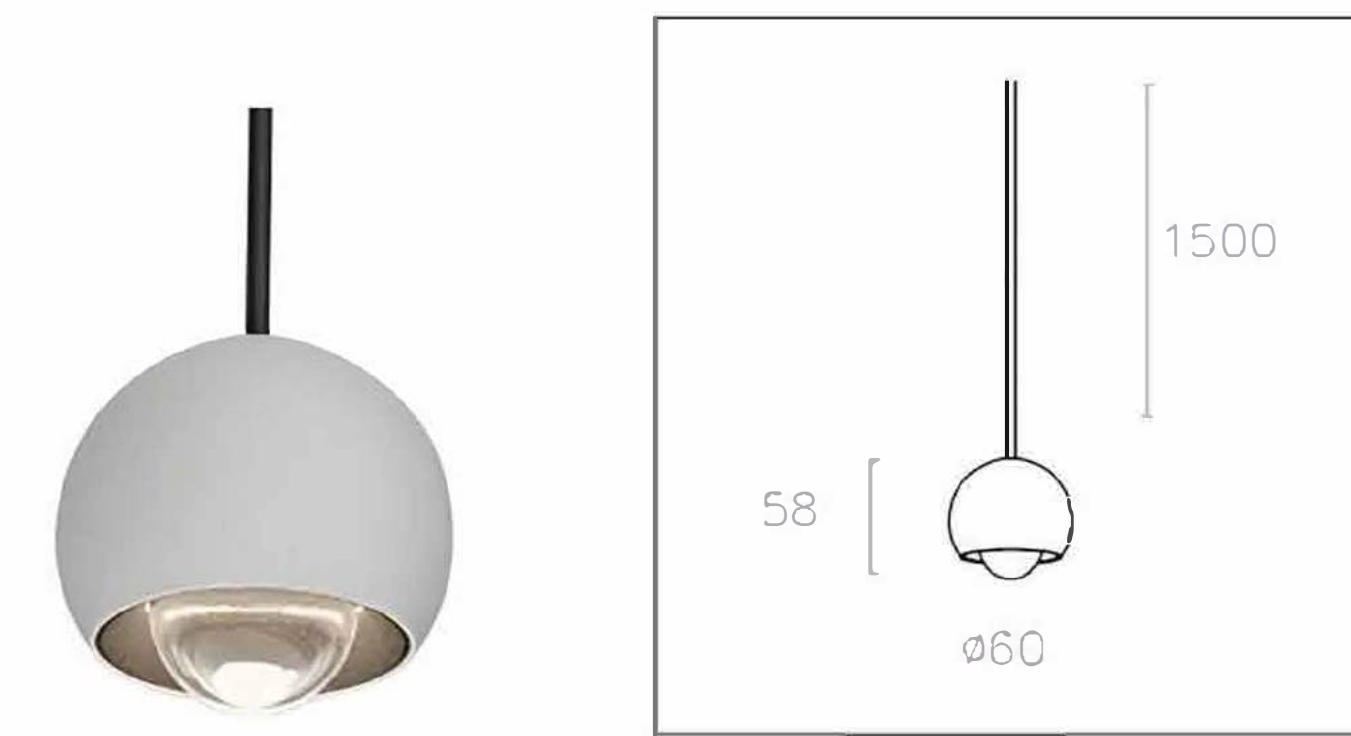

KPB6560NR

LightSource:
COB

Luminousflux:
450lm

CRI:
Ra > 90

CCT:
2700K/3000K/4000K/5000K

Material:
Aluminum

Power:
5W

Outputvoltage:
9V

Outputcurrent:
450mA

OPTIC:
40°

Mainsvoltage:
DC24V

Description:
Magneticsuction

Cutout:
/