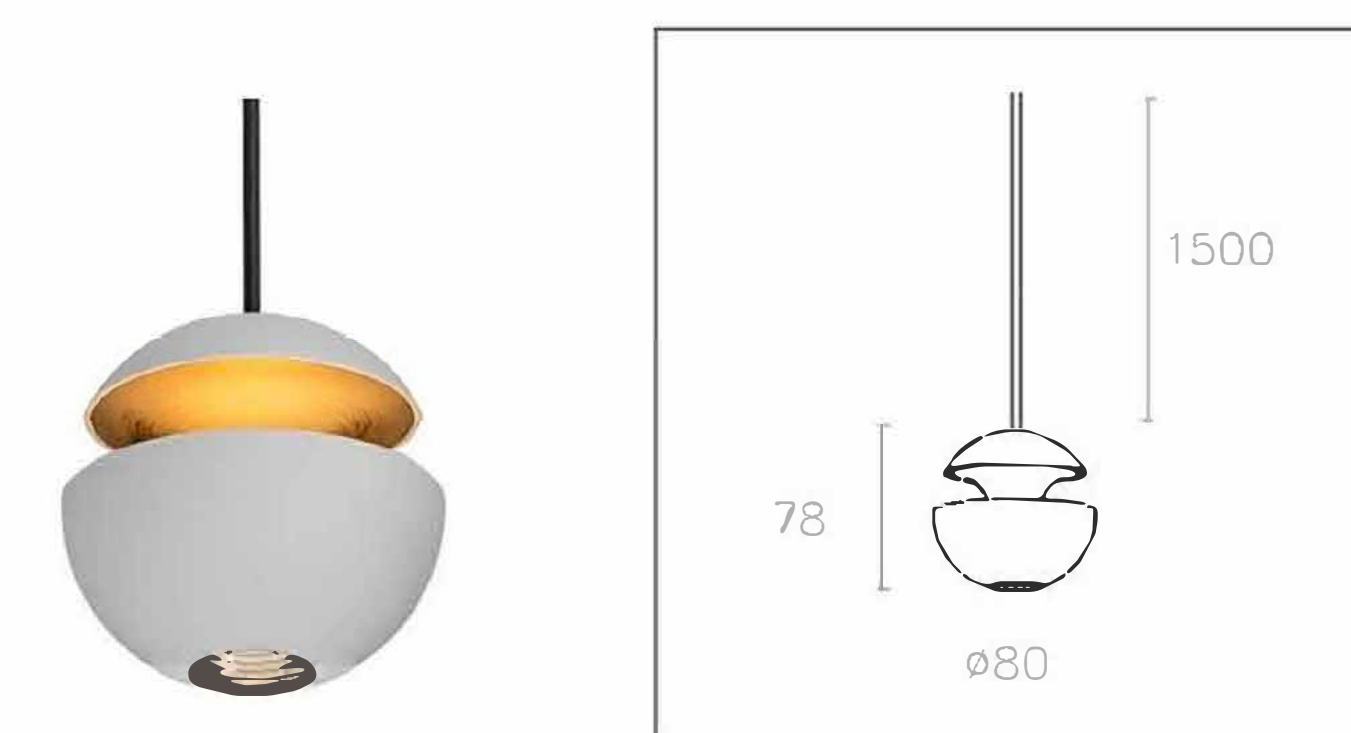

Outputcurrent:
450mA

OPTIC:
15°/24°/36°

Mainsvoltage:
DC24V

Description:
Magneticsuction

Cutout:
/

KPB6208NR

LightSource:
LED

Luminousflux:
180lm