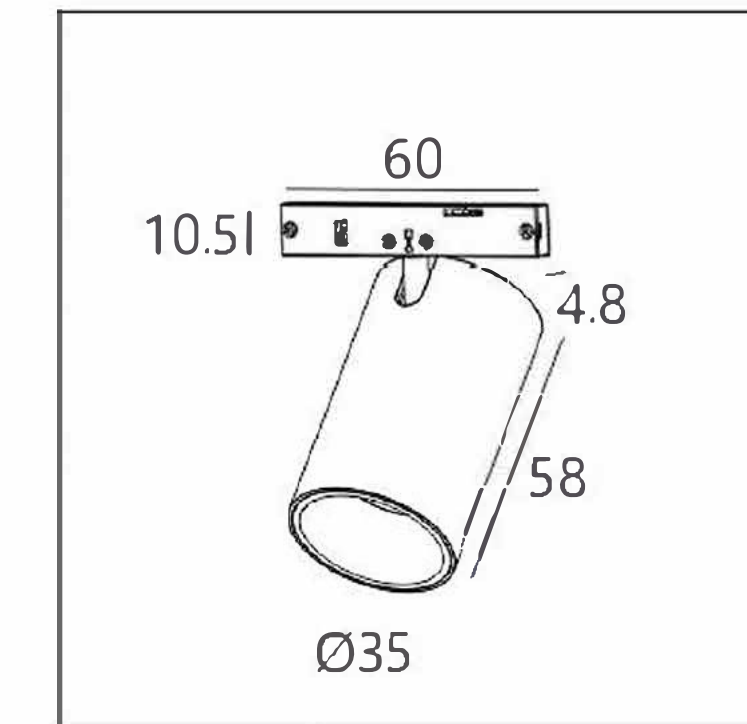

KSA0535DR

LightSource:
COB

Luminousflux:
500lm

CRI:
Ra>90

CCT:
2700K/3000K/4000K/5000K

Material:
Aluminum

Power:
5W

Outputvoltage:
9V

Outputcurrent:
500mA

OPTIC:
15°/24°/36°

Mainsvoltage:
DC24V

Description:
Magnetic rail spotlight

Cutout:
/