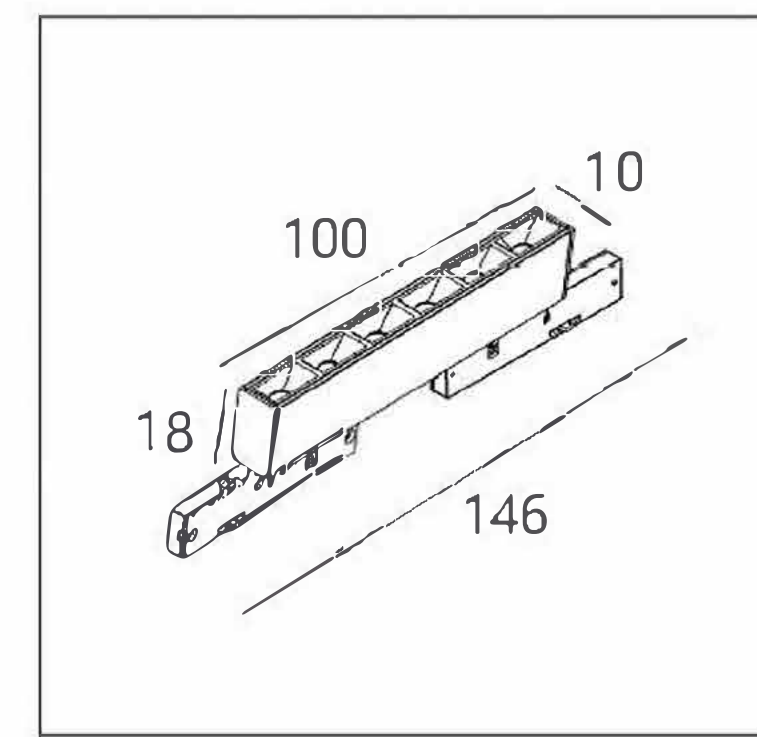

MINI MAGNET TRACK K05

MINI MAGNET TRACK K05

MINI MAGNET TRACK K05

KLA1006NS