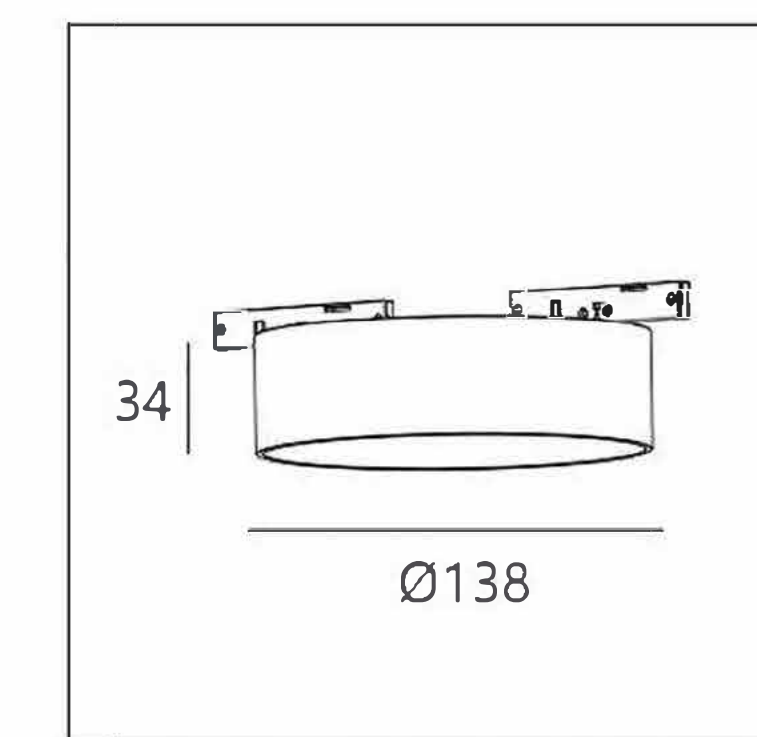

KB0514NR

LightSource:
LED

Luminousflux:
1100lm

CRI:
Ra>80

CCT:
2700K/3000K/4000K/5000K

Material:
Aluminum

Power:
18W

Outputvoltage:
24V

Outputcurrent:
/

OPTIC:
100°

Mainsvoltage:
DC24V

Description:
Magneticsuction

Cutout:
/

COLORS