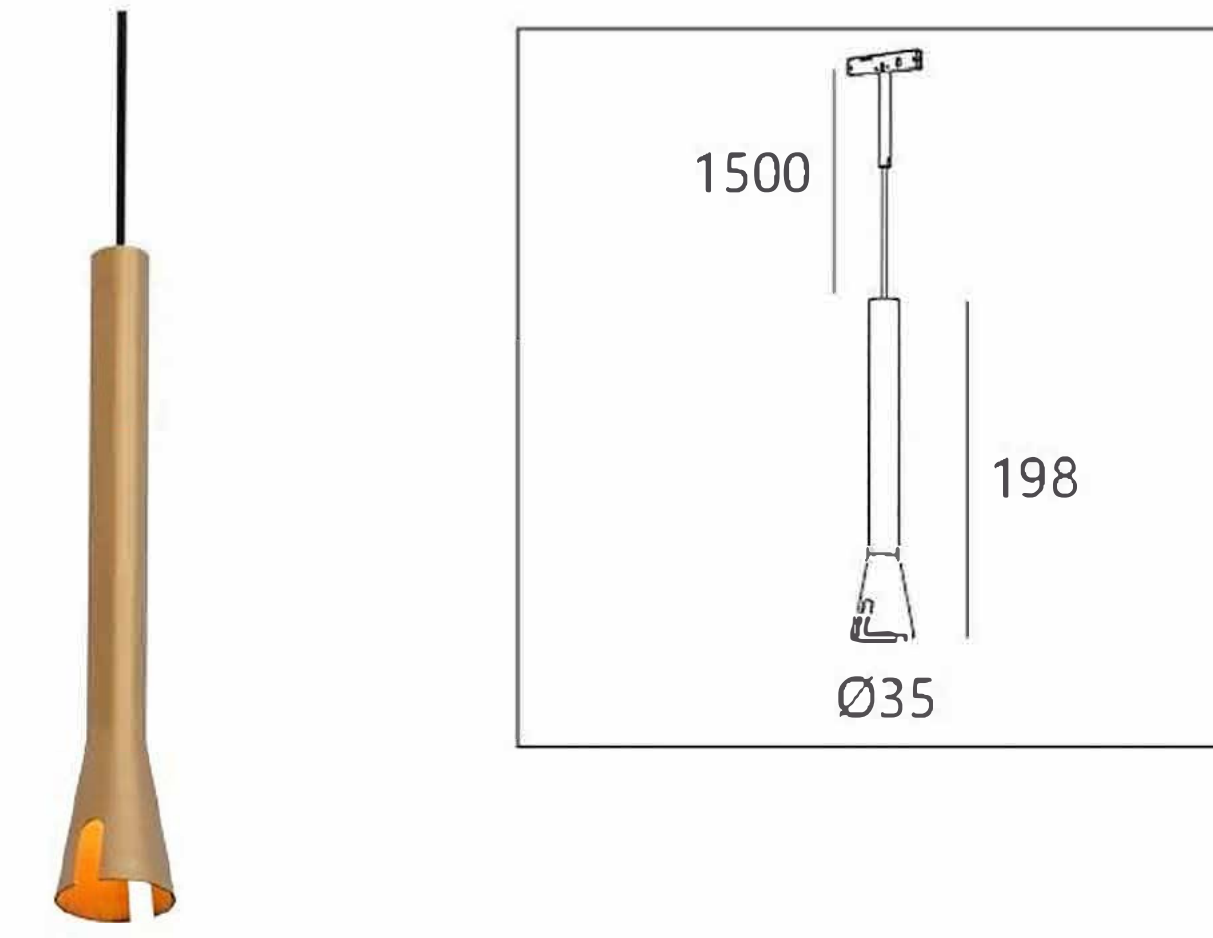

Cutout:
/

KPA0518NR-D

LightSource:
LED

Luminousflux:
180lm

CRI:
Ra > 90

CCT:
2700K/3000K/4000K/5000K

Material:
Aluminum

Power:
3W