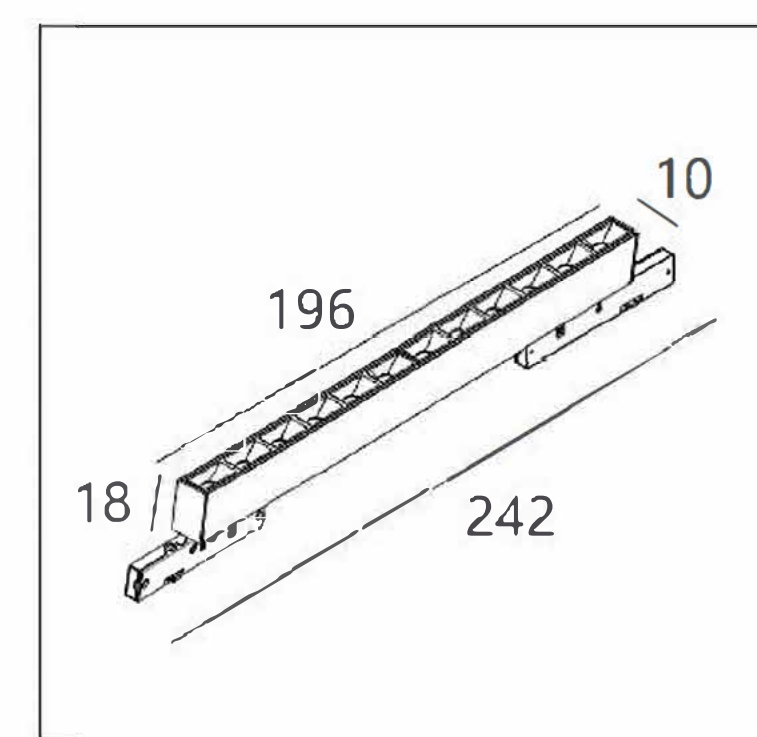

Power:
5W

Outputvoltage:
24V

Outputcurrent:
/

OPTIC:
30°

Mainsvoltage:
DC24V

Description:
Magneticsuction

Cutout:
/

KLA1012NS