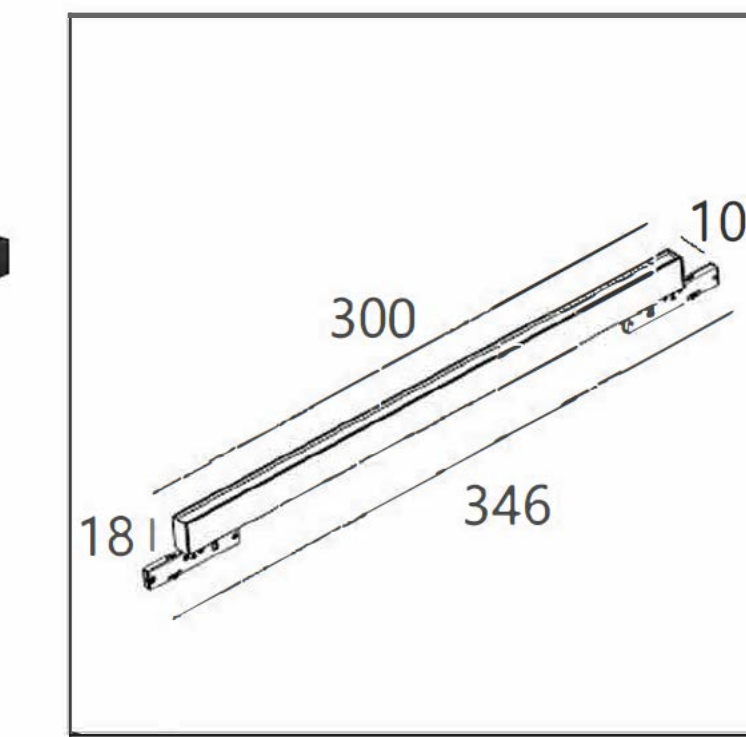

KLB1030NS

LightSource:
LED

Luminousflux:
700lm

CRI:
Ra>80

CCT:
2700K/3000K/4000K/5000K

Material:
Aluminum

Power:
8W

Outputvoltage:
24V

Outputcurrent:
/

OPTIC:
100°

Mainsvoltage:
DC24V

Description:
Magneticsuction

Cutout:
/