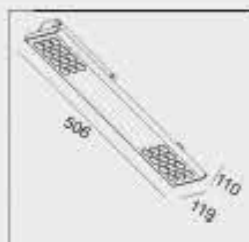

MC1524DS

LightSource:
LED

CCT:
2700K/3000K/4000K/5000K

Input(V):
220-240V

Size:
276 x 119 x 110mm

Power:
24W

Material:
Aluminium

OPTIC:
60°/90°

CRI:
Ra>90

Description:
Oscillating grille light

MC1524NS

LightSource:
LED

CCT:
2700K/3000K/4000K/5000K

Input(V):
220-240V

Size:
506 x 119 x 50mm

Power:
24W

Material:
Aluminium

OPTIC:
60°/90°

CRI:
Ra>90

Description:
Fixed grille light

MC1536NS

LightSource:
LED

CCT:
2700K/3000K/4000K/5000K

Input(V):
220-240V

Size:
1006 x 119 x 50mm

Power:
36W

Material:
Aluminium

OPTIC:
60°/90°

CRI:
Ra>90

Description:
Fixed grille light

MC1548NS

LightSource:
LED

CCT:
2700K/3000K/4000K/5000K

Input(V):
220-240V

Size:
1006 x 119 x 50mm

Power:
36W

Material:
Aluminium

OPTIC:
60°/90°

CRI:
Ra>90

Description:
Fixed grille light

COLORS

BK