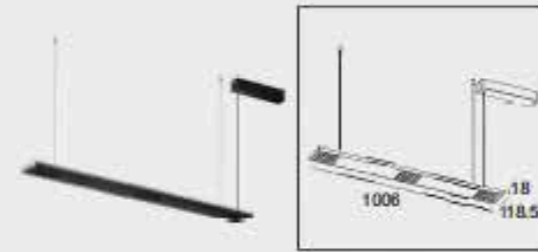

CRI:
Ra>90

Description:
Fixed grille light

COLORS

BK

MP1536NS

Light Source:
LED
CCT:
2700K/3000K/4000K/5000K
Input(V):
220-240V

Size:
1006 x 119 x 18mm
Power:
36W
Material:
Aluminium

OPTIC:
60°/90°
CRI:
Ra>90
Description:
Suspended Grille Lamp