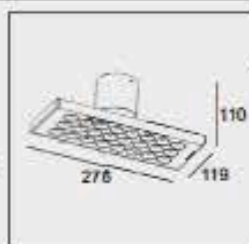

INNOVATIVE TECHNOLOGY FOR ARCHITECTURAL LIGHTING

MULTILED series

MC1524DS

LightSource:
LED

CCT:
2700K/3000K/4000K/5000K

Input(V):
220-240V

Size:
276 x 119 x 110mm

Power:
24W