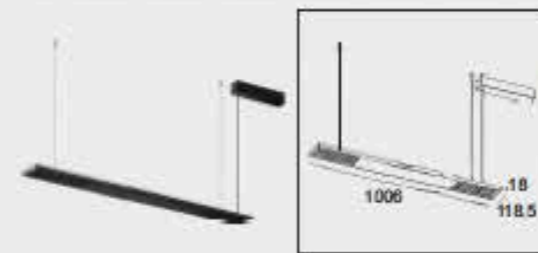

MP1548NS

Light Source:
LED
CCT:
2700K/3000K/4000K/5000K
Input(V):
220-240V

Size:
1006 x 119 x 18mm
Power:
36W
Material:
Aluminium

OPTIC:
60°/90°
CRI:
Ra>90
Description:
Suspended Grille Lamp

COLORS

BK