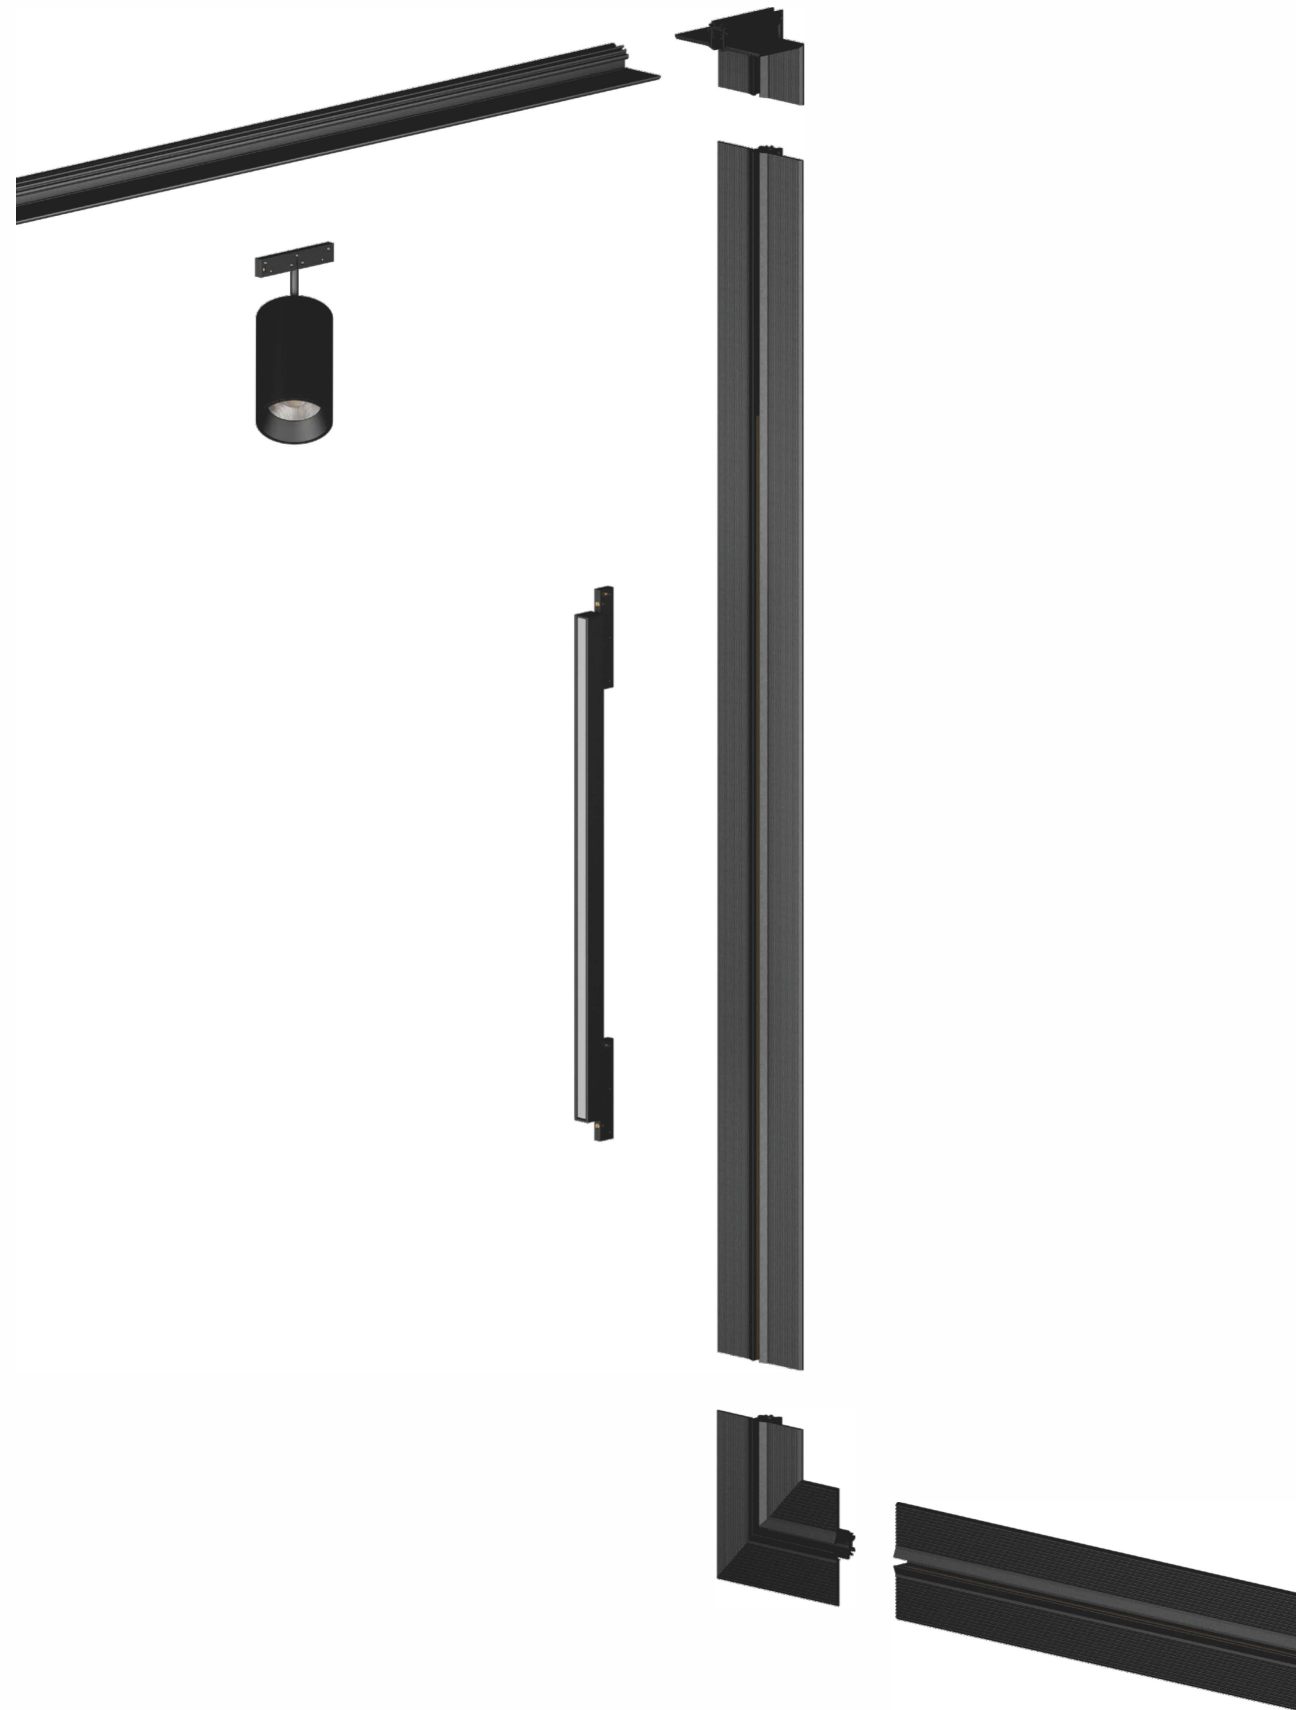

Embedded track