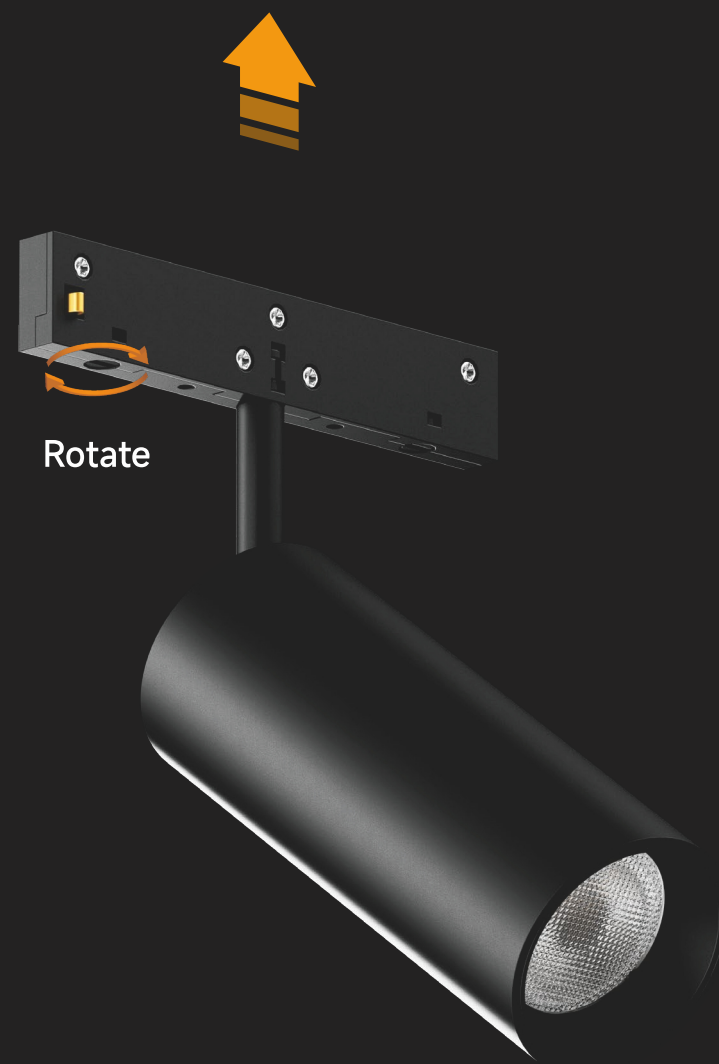

magnet.

Safety clip

Safety high magnetic lamp mostly uses 24V or 48V low voltage design

There is no danger of electric shock when installing replacement lamps or touching the track directly by hand.

The lamp has a safety buckle stuck in the inner wall of the track, and the buckle will be released by turning the safety button