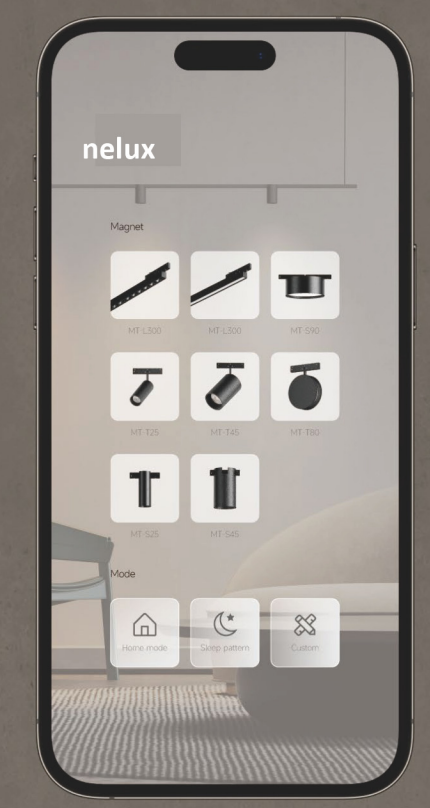

### Dimensions

### Accessories

- 

 Model: MC-B  
 Installation: Embedded track
- 

 Model: MC-B01  
 Installation: Negative Angle
- 

 Model: MC-B02  
 Installation: Positive Angle
- 

 Model: MC-J01  
 Installation: Connector
- 

 Model: MC-S01  
 Installation: Power source

2700K

3000K

4000K

# Intelligent

Users can use smart devices such as mobile phones and tablets to control the switch, brightness, color and other parameters of LED lights through Bluetooth connection to achieve remote control.