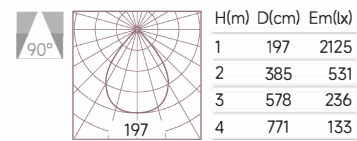

IES

Model: MC-F600
Power: 16W
Angle: 90°
CCT: 2700K/3000K/4000K
Lumen: 1080lm