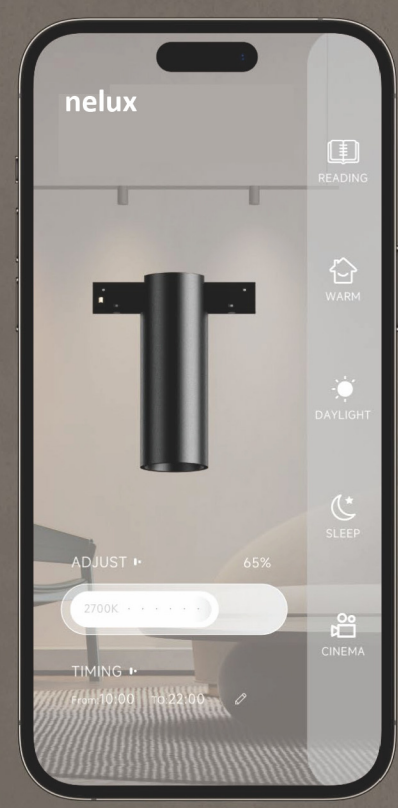

 Model: MC-S01  
 Installation: Power source

2700K

3000K

4000K

# Intelligent

Users can use smart devices such as mobile phones and tablets to control the switch, brightness, color and other parameters of LED lights through Bluetooth connection to achieve remote control.