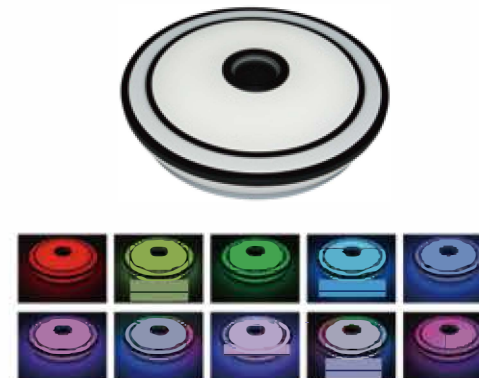

05 LED MUSIC LIGHT

PJ01A02

Size: <1>165*130mm
 Input Voltage: DCSV
 Power: 2W*4
 Color: White, Black
 Function: RGB, Bluetooth LED Star light Party light Projector with rainbow effect, Party light

BR127

Size: <1>390*85mm
 Input Voltage: AC220-240V
 Colour temperature: 2700-6500K
 Power: 24W
 Lumens: 24W-1600lm
 Function: LED bluetooth music ceiling lamp with rainbow effect
 PF 0.5