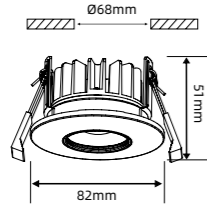

Model: **NL10FHG21**

Power: 9W
Input voltage: AC 220-240V
Beam angle: 45°
Luminous Flux: 800lm
CRI: Ra>80
CCT: 3000K/4000K/5000K

Material: Aluminum
Color: White/Gray
Optional: Triac PWM dim, 0-10V dim,
DALI dim driver

Simulation effect