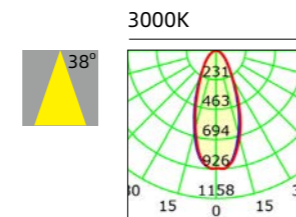

Simulation effect

Model: **NL6FHJ21**

Power: 6W
 Input voltage: AC 220-240V
 Beam angle: 38°
 Luminous Flux: 600lm
 CRI: Ra>80
 CCT: 3000K/4000K/5000K

Material: Aluminum
 Color: White/Gray
 Optional: Triac PWM dim, 0-10V dim,
 DALI dim driver