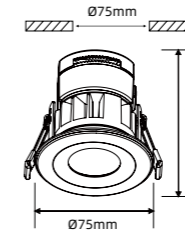

IP65 FIRE RATED LED DOWNLIGHT

Model: **NL8FHB21**

Power:8W
Input voltage:AC 220-240V
Beam angle:38°/60°
Luminous Flux:580-650lm
CRI:Ra>80
CCT:3000K/4000K/5000K
Material:Aluminum
Color:White/Gray

Optional:Triac PWM dim, 0-10Vdim,
DALI dim driver

Model: **NL10FHB21**

Power:10W
Input voltage:AC 220-240V
Beam angle:38°/60°
Luminous Flux:750-850lm
CRI:Ra>80
CCT:3000K/4000K/5000K
Material:Aluminum
Color:White/Gray

Optional:Triac PWM dim, 0-10Vdim,
DALI dim driver

Model: **NL6FHC24**

Power:6W
Input voltage:AC 220-240V
Beam angle:38°/60°
Luminous Flux:500-550lm
CRI:Ra>80
CCT:3000K/4000K/5000K
Material:Aluminum
Color:White/Gray

Optional:Triac PWM dim, 0-10V dim,
DALI dim driver

Model: **NL68FHC24**

Power:8W
Input voltage:AC 220-240V
Beam angle:38°/60°
Luminous Flux:650-700lm
CRI:Ra>80
CCT:3000K/4000K/5000K
Material:Aluminum
Color:White/Gray

Optional:Triac PWM dim, 0-10V dim,
DALI dim driver

Adopt space:
All types of public places, restaurants, shops, car showrooms, brand stores, department stores, supermarkets, museums, office halls, homes, etc.

The material, pure aluminum Of high quality, lightness and grace, effectively heat dissipation, ensuring LED chip longer life span.