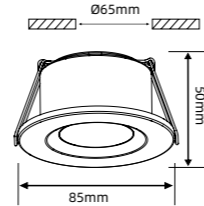

Model: **NL6FHJ21**

Power: 6W
Input voltage: AC 220-240V
Beam angle: 38°
Luminous Flux: 600lm
CRI: Ra>80
CCT: 3000K/4000K/5000K

Material: Aluminum
Color: White/Gray
Optional: Triac PWM dim, 0-10V dim,
DALI dim driver