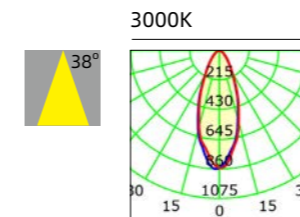

Model: **NL6FHF21**

Power: 6W
Input voltage: AC 220-240V
Beam angle: 38°
Luminous Flux: 550-650lm
CRI: Ra>80
CCT: 3000K/4000K/5000K

Material: Aluminum
Color: White/Gray
Optional: Triac PWM dim, 0-10V dim,
DALI dim driver