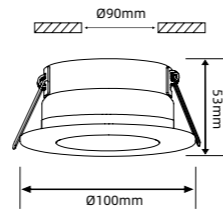

IP65 FIRE RATED LED DOWNLIGHT

Model: **NLFHM31**

Power:10W

Input voltage:AC 220-240V

Beam angle:100°

Luminous Flux:800-900lm

CRI:Ra>90

CCT:3000K/4000K/5000K

Material:Aluminum

Color:White/Gray

Optional:Triac PWM dim, 0-10V dim,DALI dim driver

CCT Change by twisting bezels