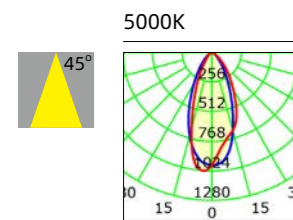

Model: **NL10FHG21**

Power: 9W
Input voltage: AC 220-240V
Beam angle: 45°
Luminous Flux: 800lm
CRI: Ra>80
CCT: 3000K/4000K/5000K

Material: Aluminum
Color: White/Gray
Optional: Triac PWM dim, 0-10V dim,
DALI dim driver

Simulation effect