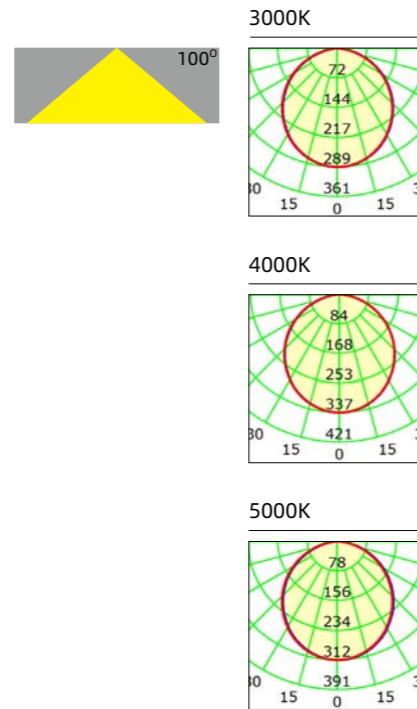

CCT:3000K/4000K/5000K

Material:Aluminum

Color:White/Gray

Optional:Triac PWM dim, 0-10V dim,DALI dim driver

CCT Change by twisting bezels

Simulation effect

Adopt space:

All types of public places, restaurants, shops, car showrooms, brand stores, department stores, supermarkets, museums, office halls, homes, etc.