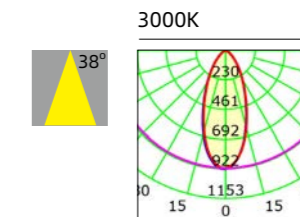

IP65 FIRE RATED LED DOWNLIGHT

Model: **NL8FHB21**

Power:8W
Input voltage:AC 220-240V
Beam angle:38°/60°
Luminous Flux:580-650lm
CRI:Ra>80
CCT:3000K/4000K/5000K
Material:Aluminum
Color:White/Gray

Optional:Triac PWM dim, 0-10Vdim,
DALI dim driver

Model: **NL10FHB21**

Power:10W
Input voltage:AC 220-240V
Beam angle:38°/60°
Luminous Flux:750-850lm
CRI:Ra>80
CCT:3000K/4000K/5000K
Material:Aluminum
Color:White/Gray

Optional:Triac PWM dim, 0-10Vdim,
DALI dim driver

Model: **NL6FHC24**

Power:6W
Input voltage:AC 220-240V
Beam angle:38°/60°
Luminous Flux:500-550lm
CRI:Ra>80
CCT:3000K/4000K/5000K
Material:Aluminum
Color:White/Gray

Optional:Triac PWM dim, 0-10V dim,
DALI dim driver

Model: **NL68FHC24**

Power:8W
Input voltage:AC 220-240V
Beam angle:38°/60°
Luminous Flux:650-700lm
CRI:Ra>80
CCT:3000K/4000K/5000K
Material:Aluminum
Color:White/Gray

Optional:Triac PWM dim, 0-10V dim,
DALI dim driver

Adopt space:
All types of public places, restaurants, shops, car showrooms, brand stores, department stores, supermarkets, museums, office halls, homes, etc.

The material, pure aluminum Of high quality, lightness and grace, effectively heat dissipation, ensuring LED chip longer life span.