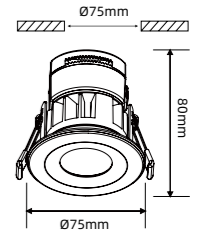

IP65 FIRE RATED LED DOWNLIGHT

Model: **NL8FHB21**

Power:8W
Input voltage:AC 220-240V
Beam angle:38°/60°
Luminous Flux:580-650lm
CRI:Ra>80
CCT:3000K/4000K/5000K
Material:Aluminum
Color:White/Gray

Optional:Triac PWM dim, 0-10Vdim,
DALI dim driver

Model: **NL10FHB21**

Power:10W
Input voltage:AC 220-240V
Beam angle:38°/60°
Luminous Flux:750-850lm
CRI:Ra>80
CCT:3000K/4000K/5000K
Material:Aluminum
Color:White/Gray

Optional:Triac PWM dim, 0-10Vdim,
DALI dim driver

Model: **NL6FHC24**

Power:6W
Input voltage:AC 220-240V
Beam angle:38°/60°
Luminous Flux:500-550lm
CRI:Ra>80
CCT:3000K/4000K/5000K
Material:Aluminum
Color:White/Gray

Optional:Triac PWM dim, 0-10V dim,
DALI dim driver

Model: **NL68FHC24**

Power:8W
Input voltage:AC 220-240V
Beam angle:38°/60°
Luminous Flux:650-700lm
CRI:Ra>80
CCT:3000K/4000K/5000K
Material:Aluminum
Color:White/Gray

Optional:Triac PWM dim, 0-10V dim,
DALI dim driver

Adopt space:
All types of public places, restaurants, shops, car showrooms, brand stores, department stores, supermarkets, museums, office halls, homes, etc.

The material, pure aluminum Of high quality, lightness and grace, effectively heat dissipation, ensuring LED chip longer life span.