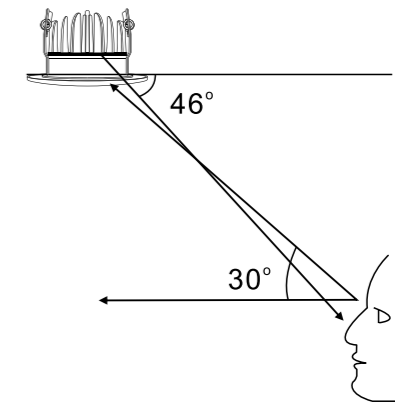

Die casting body, surface wrinkle treatment, effectively increasing the cooling area, good heat dissipation, let light remained in critical temperature to achieve a longer life.

Anti-Glare

LED lighting products up to 46° shading angle, can effectively prevent the glare of downlights. Human visual areas to withstand the maximum average level for more than 30°, can control the light glare outside so as to effectively reduce the glare of downlights.