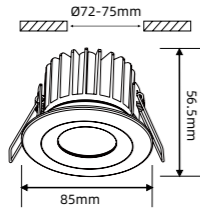

Simulation effect

Model: **NL10FHB21**

Power:10W
 Input voltage:AC 220-240V
 Beam angle:38°/60°
 Luminous Flux:750-850lm
 CRI:Ra>80
 CCT:3000K/4000K/5000K
 Material:Aluminum
 Color:White/Gray

Optional:Triac PWM dim, 0-10Vdim,
 DALI dim driver