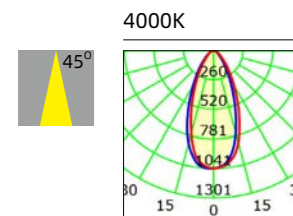

Model: **NL10FHG21**

Power: 9W
Input voltage: AC 220-240V
Beam angle: 45°
Luminous Flux: 800lm
CRI: Ra>80
CCT: 3000K/4000K/5000K

Material: Aluminum
Color: White/Gray
Optional: Triac PWM dim, 0-10V dim,
DALI dim driver

Simulation effect