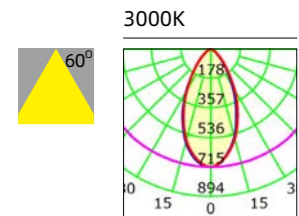

Simulation effect

Model: **NL10FHB21**

Power:10W
 Input voltage:AC 220-240V
 Beam angle:38°/60°
 Luminous Flux:750-850lm
 CRI:Ra>80
 CCT:3000K/4000K/5000K
 Material:Aluminum
 Color:White/Gray

Optional:Triac PWM dim, 0-10Vdim,
 DALI dim driver