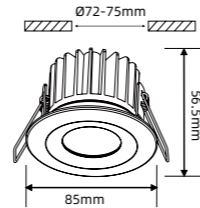

Simulation effect

Model: **NL10FHB21**

Power:10W
 Input voltage:AC 220-240V
 Beam angle:38°/60°
 Luminous Flux:750-850lm
 CRI:Ra>80
 CCT:3000K/4000K/5000K
 Material:Aluminum
 Color:White/Gray

Optional:Triac PWM dim, 0-10Vdim,
 DALI dim driver