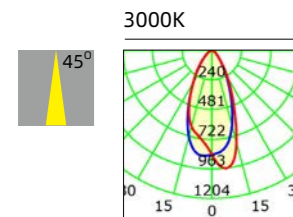

Model: **NL10FHG21**

Power: 9W
Input voltage: AC 220-240V
Beam angle: 45°
Luminous Flux: 800lm
CRI: Ra>80
CCT: 3000K/4000K/5000K

Material: Aluminum
Color: White/Gray
Optional: Triac PWM dim, 0-10V dim,
DALI dim driver

Simulation effect