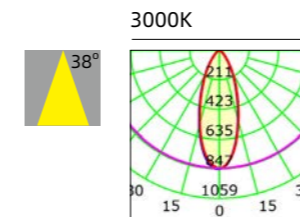

Simulation effect

Model: **NL10FHB21**

Power:10W
 Input voltage:AC 220-240V
 Beam angle:38°/60°
 Luminous Flux:750-850lm
 CRI:Ra>80
 CCT:3000K/4000K/5000K
 Material:Aluminum
 Color:White/Gray

Optional:Triac PWM dim, 0-10Vdim,
 DALI dim driver

Simulation effect

Model: **NL6FHC24**

Power:6W
 Input voltage:AC 220-240V
 Beam angle:38°/60°
 Luminous Flux:500-550lm
 CRI:Ra>80
 CCT:3000K/4000K/5000K
 Material:Aluminum
 Color:White/Gray

Optional:Triac PWM dim, 0-10V dim,
 DALI dim driver