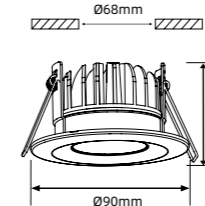

Model: **NL6FHF21**

Power: 6W
Input voltage: AC 220-240V
Beam angle: 38°
Luminous Flux: 550-650lm
CRI: Ra>80
CCT: 3000K/4000K/5000K

Material: Aluminum
Color: White/Gray
Optional: Triac PWM dim, 0-10V dim,
DALI dim driver