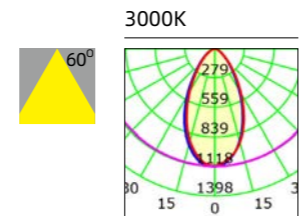

Simulation effect

Model: **NL10FHB21**

Power:10W
 Input voltage:AC 220-240V
 Beam angle:38°/60°
 Luminous Flux:750-850lm
 CRI:Ra>80
 CCT:3000K/4000K/5000K
 Material:Aluminum
 Color:White/Gray

Optional:Triac PWM dim, 0-10Vdim,
 DALI dim driver