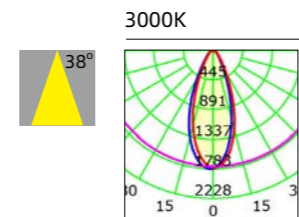

Simulation effect

Model: **NL10FHB21**

Power:10W
 Input voltage:AC 220-240V
 Beam angle:38°/60°
 Luminous Flux:750-850lm
 CRI:Ra>80
 CCT:3000K/4000K/5000K
 Material:Aluminum
 Color:White/Gray

Optional:Triac PWM dim, 0-10Vdim,
 DALI dim driver