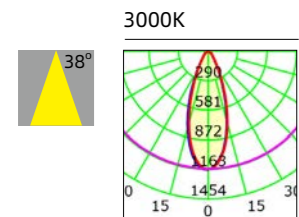

Simulation effect

Model: **NL10FHB21**

Power:10W
 Input voltage:AC 220-240V
 Beam angle:38°/60°
 Luminous Flux:750-850lm
 CRI:Ra>80
 CCT:3000K/4000K/5000K
 Material:Aluminum
 Color:White/Gray

Optional:Triac PWM dim, 0-10Vdim,
 DALI dim driver