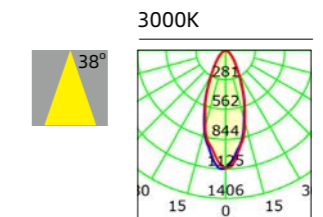

Model: **NL8FHF21**

Power: 8W
Input voltage: AC 220-240V
Beam angle: 38°
Luminous Flux: 750-850lm
CRI: Ra>80
CCT: 3000K/4000K/5000K

Material: Aluminum
Color: White/Gray
Optional: Triac PWM dim, 0-10V dim,
DALI dim driver