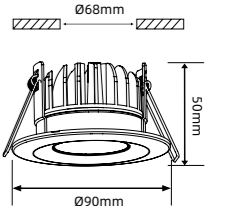

Model: **NL8FHF21**

Power: 8W
Input voltage: AC 220-240V
Beam angle: 38°
Luminous Flux: 750-850lm
CRI: Ra>80
CCT: 3000K/4000K/5000K

Material: Aluminum
Color: White/Gray
Optional: Triac PWM dim, 0-10V dim,
DALI dim driver