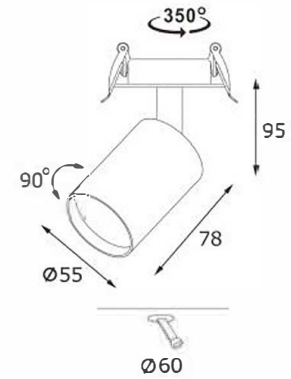

Available as GU10 lighting cup