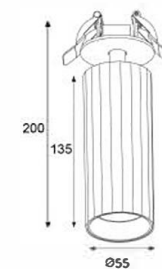

| Code | Power | Lumen | Beam angle | CCT | CRI |
|--------------|-------|-----------------|------------|-------|------|
| NL80016A-10W | 10W | 3000K:845.04Lm | 15° | 3000K | ≥ 90 |
| | | 4000K:866.09Lm | 24° | 4000K | |
| | | 5000K:876.62Lm | 38° | 5000K | |
| NL80016A-20W | 20W | 3000K:1713.27Lm | 15° | 3000K | ≥ 90 |
| | | 4000K:1753.02Lm | 24° | 4000K | |
| | | 5000K:1772.90Lm | 38° | 5000K | |

ErP CE CB  RoHS  IES file

| Code | Power | Lumen | Beam angle | CCT | CRI |
|--------------|-------|-----------------|------------|-------|------|
| NL80017A-10W | 10W | 3000K:845.04Lm | 15° | 3000K | ≥ 90 |
| | | 4000K:866.09Lm | 24° | 4000K | |
| | | 5000K:876.62Lm | 38° | 5000K | |
| NL80017A-20W | 20W | 3000K:1713.27Lm | 15° | 3000K | ≥ 90 |
| | | 4000K:1753.02Lm | 24° | 4000K | |
| | | 5000K:1772.90Lm | 38° | 5000K | |

ErP CE CB  RoHS  IES file

| Code | Power | Lumen | Beam angle | CCT | CRI |
|--------------|-------|-------------------------------------------------------|-------------------|-------------------------|------|
| NL80018A-7W | 7W | 3000K:511.74Lm 4000K:524.91Lm 5000K:528.53Lm | 15° 24° 38° | 3000K 4000K 5000K | ≥ 90 |
| NL80018A-12W | 12W | 3000K:1093.49Lm 4000K:1120.67Lm 5000K:1128.64Lm | 15° 24° 38° | 3000K 4000K 5000K | ≥ 90 |

ErP CE CB RoHS IES file

7W

12W

| Code | Power | Lumen | Beam angle | CCT | CRI |
|--------------|-------|-------------------------------------------------------|-------------------|-------------------------|-----|
| NL80019A-7W | 7W | 3000K:511.74Lm 4000K:524.91Lm 5000K:528.53Lm | 15° 24° 38° | 3000K 4000K 5000K | ≥90 |
| NL80019A-12W | 12W | 3000K:1093.49Lm 4000K:1120.67Lm 5000K:1128.64Lm | 15° 24° 38° | 3000K 4000K 5000K | ≥90 |