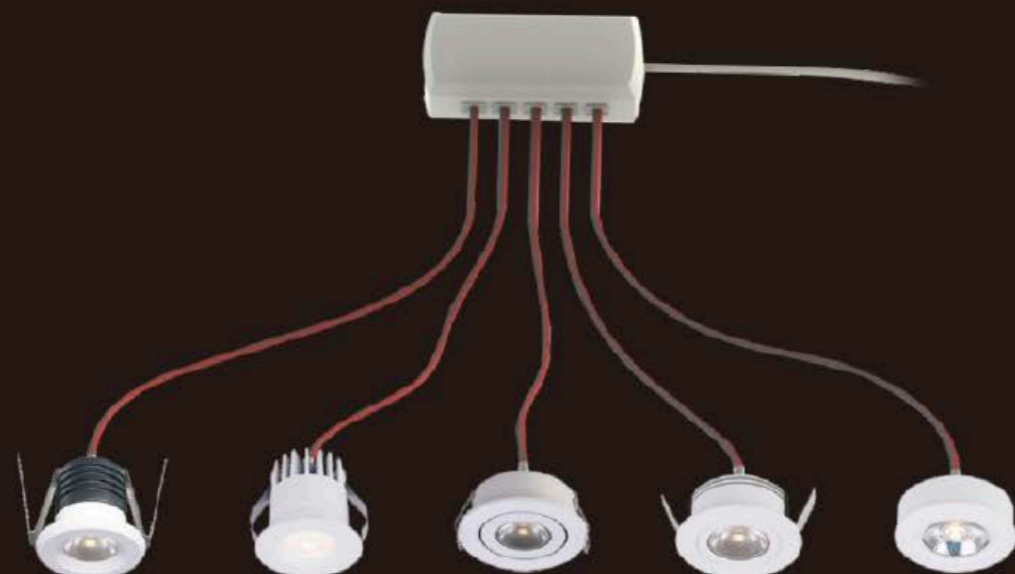

MINIS Mini Cabinet Light

Light body made from original aluminum, RoHs Reach standard.
Mini size with dot light output
Flexible combination, one driver with several light sets.