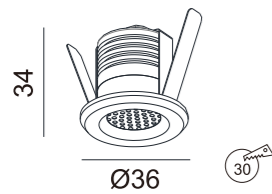

NR1146 3W

NR1147 3W

NR1178 3W

NR1180 3W

NC1014 3W

Light body made from original aluminum, RoHs Reach standard.
 Mini size with dot light output
 Flexible combination, one driver with several light sets.

NR1256

Power	CCT	Optical Source	CRI	Beam angle	Luminous flux
1.3W	2700K	SMD	≥80	20°	83.60lm
	3000K				
	4000K				
	5000K				

Size/CTN: 505×465×270 mm
G.W./CTN: 23.6 kgs
PCS/CTN: 18 pcs

Light distribution parameters

NR1147

Power	CCT	Optical Source	CRI	Beam angle	Luminous flux
3W	3000K	Samsung	≥80	10°	167.1lm
	3500K			20°	188.0lm
	4000K			40°	177.3lm

Size/CTN: 320×280×225 mm
G.W./CTN: 6.89 kgs
PCS/CTN: 60 pcs

Light distribution parameters

Light distribution parameters

NC1014

Power	CCT	Optical Source	CRI	Beam angle	Luminous flux
3W	3000K	CREE COB	≥80	15°	235.8lm
	3500K			24°	231.0lm
	4000K				
	5000K				

Size/CTN: 465×190×225 mm
G.W./CTN: 4.876 kgs
PCS/CTN: 30 pcs