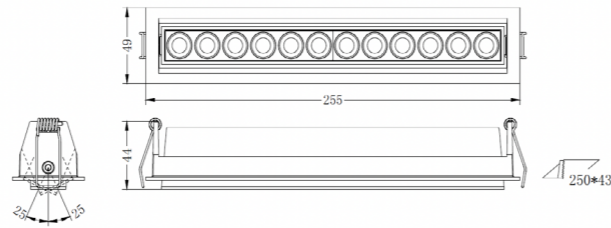

DESCRIPTION >

Empotrable fabricado en aluminio y PC con recubrimiento de polvo electrostático.
Nuestra serie Pearl es ideal para comercios minoristas, hoteles, nuevas oficinas, restaurantes,...

Luminaire encastré en aluminium et PC avec revêtement en poudre électrostatique.
Notre série Pearl est idéale pour le commerce de détail, les hôtels, les nouveaux bureaux, les restaurants,...

Recessed luminaire made of aluminium and PC with electrostatic powder coating.
Our Pearl series is ideal for retail, hotels, new offices, restaurants,...

Luminária de encastrar em alumínio e PC com pintura eletrostática a pó.
Nossa série Pearl é ideal para varejo, hotéis, novos escritórios, restaurantes,...

Apparecchio da incasso realizzato in alluminio e PC con verniciatura a polvere elettrostatica.
La nostra serie Pearl è ideale per negozi, hotel, nuovi uffici, ristoranti,...