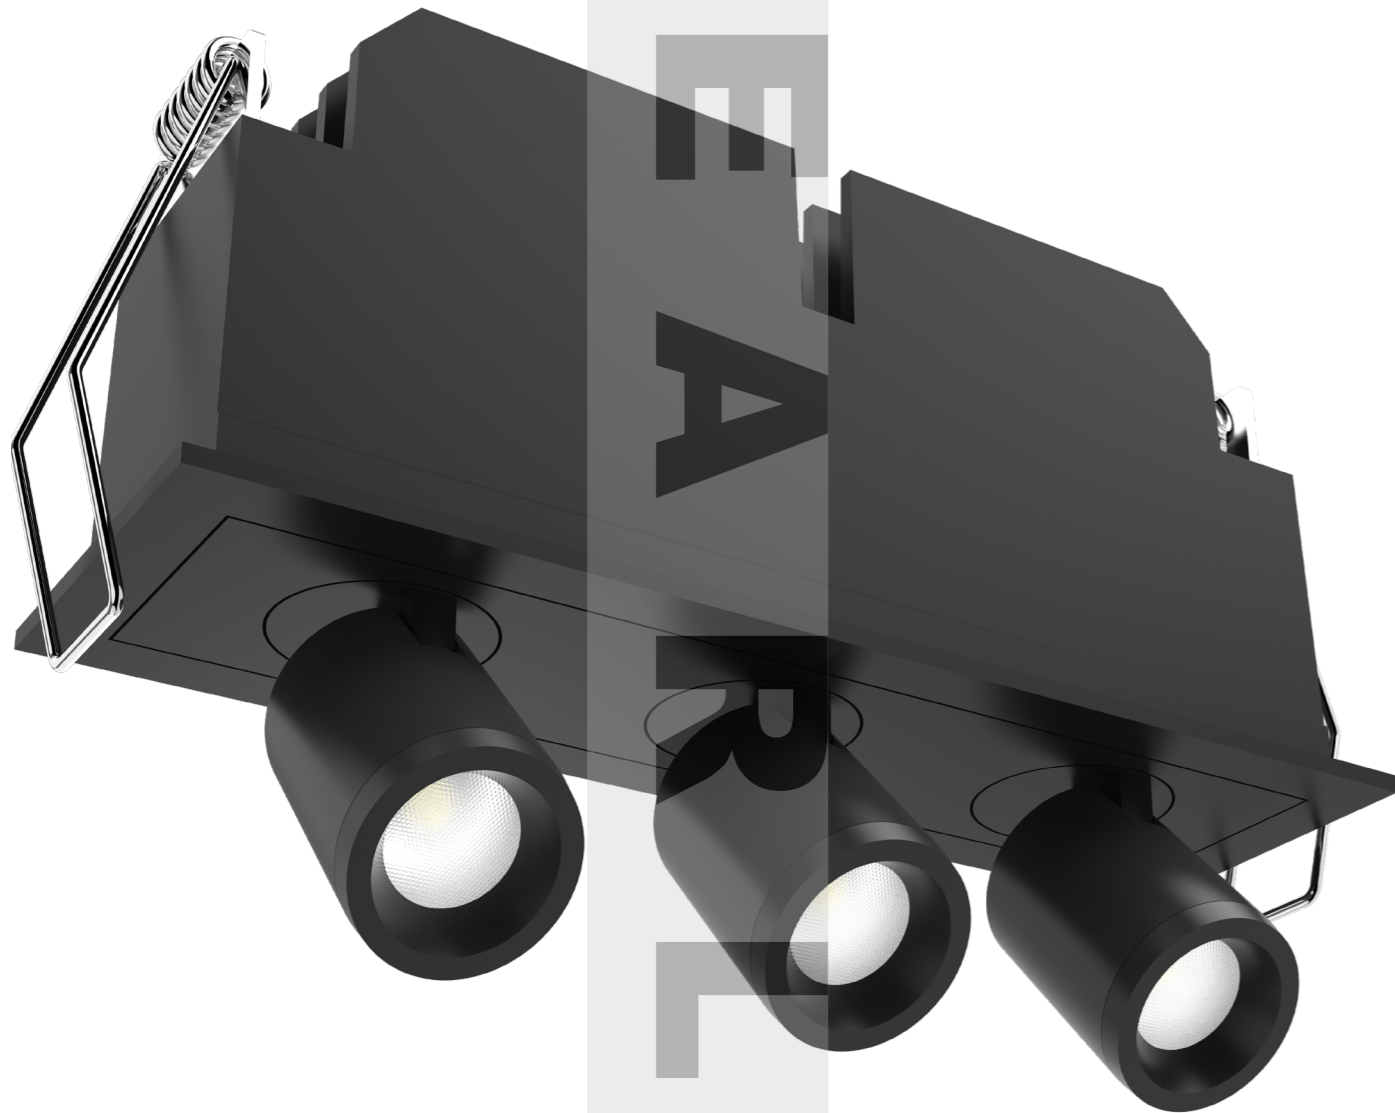

MAIN FEATURES

IP	CRI	Warranty
20	80,90	5 Years

MINI SIZE 150*45mm PEARL-T