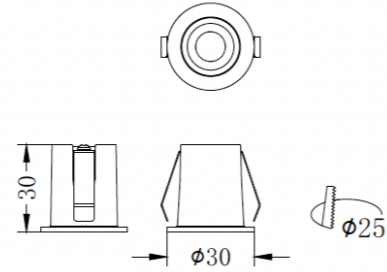

DESCRIPTION >

Empotrable fabricado en aluminio y PC con recubrimiento de polvo electrostático. Nuestra serie Pearl es ideal para comercios minoristas, hoteles, nuevas oficinas, restaurantes,...

Luminaire encastré en aluminium et PC avec revêtement en poudre électrostatique. Notre série Pearl est idéale pour le commerce de détail, les hôtels, les nouveaux bureaux, les restaurants,...

Recessed luminaire made of aluminum and PC with electrostatic powder coating. Our Pearl series is ideal for retail, hotels, new offices, restaurants,...

Luminária de encastrar em alumínio e PC com pintura eletrostática a pó. Nossa série Pearl é ideal para varejo, hotéis, novos escritórios, restaurantes,...

Apparecchio da incasso realizzato in alluminio e PC con verniciatura a polvere elettrostatica. La nostra serie Pearl è ideale per negozi, hotel, nuovi uffici, ristoranti,...