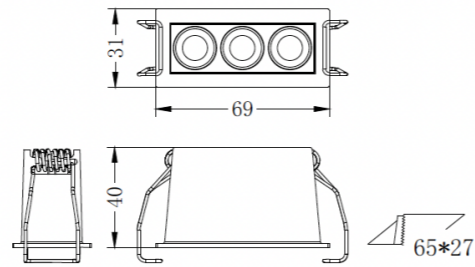

DESCRIPTION >

Empotrable fabricado en aluminio y PC con recubrimiento de polvo electrostático. Nuestra serie Pearl es ideal para comercios minoristas, hoteles, nuevas oficinas, restaurantes,...

Luminaire encastré en aluminium et PC avec revêtement en poudre électrostatique. Notre série Pearl est idéale pour le commerce de détail, les hôtels, les nouveaux bureaux, les restaurants,...

Recessed luminaire made of aluminium and PC with electrostatic powder coating. Our Pearl series is ideal for retail, hotels, new offices, restaurants,...

Luminária de encastrar em alumínio e PC com pintura eletrostática a pó. Nossa série Pearl é ideal para varejo, hotéis, novos escritórios, restaurantes,...

Apparecchio da incasso realizzato in alluminio e PC con verniciatura a polvere elettrostatica. La nostra serie Pearl è ideale per negozi, hotel, nuovi uffici, ristoranti,...