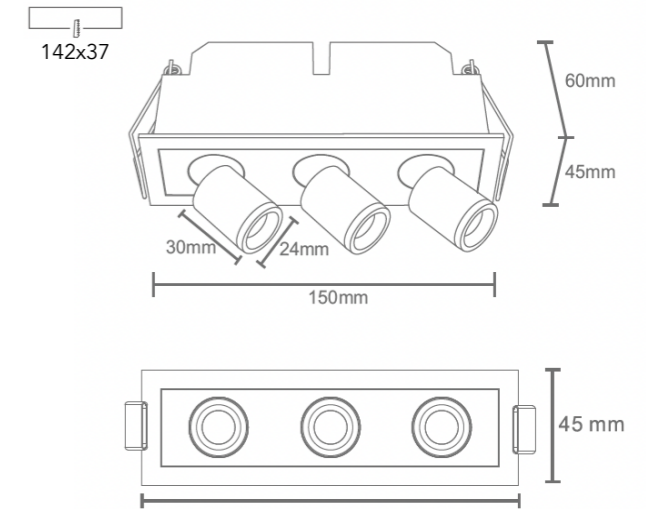

DESCRIPTION >

MINI SIZE

- Empotrable fabricado en aluminio y PC con recubrimiento de polvo electrostático. Nuestra serie Pearl-T es ideal para comercios minoristas, hoteles, nuevas oficinas, restaurantes,...
- Luminaire encastré en aluminium et PC avec revêtement en poudre électrostatique. Notre série Pearl-T est idéale pour le commerce de détail, les hôtels, les nouveaux bureaux, les restaurants,...
- Recessed luminaire made of aluminum and PC with electrostatic powder coating. Our Pearl-T series is ideal for retail, hotels, new offices, restaurants,...
- Luminária de encastrar em alumínio e PC com pintura eletrostática a pó. Nossa série Pearl-T é ideal para varejo, hotéis, novos escritórios, restaurantes,...
- Apparechio da incasso realizzato in alluminio e PC con verniciatura a polvere elettrostatica. La nostra serie Pearl-T è ideale per negozi, hotel, nuovi uffici, ristoranti,...