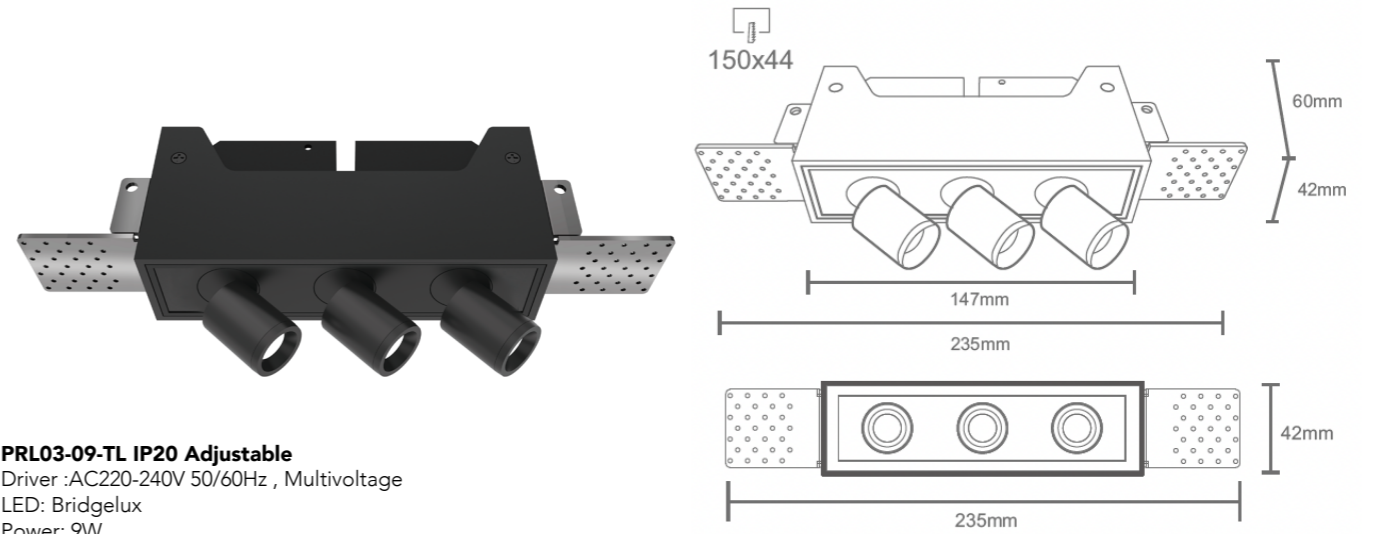

DESCRIPTION >

MINI SIZE

- Empotrable fabricado en aluminio y PC con recubrimiento de polvo electrostático. Nuestra serie Pearl-T es ideal para comercios minoristas, hoteles, nuevas oficinas, restaurantes,...
- Luminaire encastré en aluminium et PC avec revêtement en poudre électrostatique. Notre série Pearl-T est idéale pour le commerce de détail, les hôtels, les nouveaux bureaux, les restaurants,...
- Recessed luminaire made of aluminum and PC with electrostatic powder coating. Our Pearl-T series is ideal for retail, hotels, new offices, restaurants,...
- Luminária de encastrar em alumínio e PC com pintura eletrostática a pó. Nossa série Pearl-T é ideal para varejo, hotéis, novos escritórios, restaurantes,...
- Apparecchio da incasso realizzato in alluminio e PC con verniciatura a polvere elettrostatica. La nostra serie Pearl-T è ideale per negozi, hotel, nuovi uffici, ristoranti,...