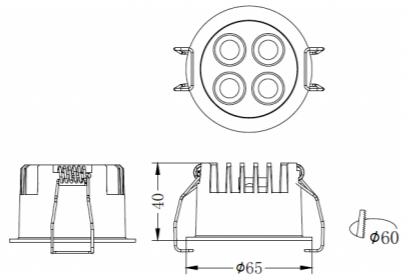

DESCRIPTION >

Empotrable fabricado en aluminio y PC con recubrimiento de polvo electrostático. Nuestra serie Pearl es ideal para comercios minoristas, hoteles, nuevas oficinas, restaurantes,...

Luminaire encastré en aluminium et PC avec revêtement en poudre électrostatique. Notre série Pearl est idéale pour le commerce de détail, les hôtels, les nouveaux bureaux, les restaurants,...

Recessed luminaire made of aluminium and PC with electrostatic powder coating. Our Pearl series is ideal for retail, hotels, new offices, restaurants,...

Luminária de encastrar em alumínio e PC com pintura eletrostática a pó. Nossa série Pearl é ideal para varejo, hotéis, novos escritórios, restaurantes,...

Apparecchio da incasso realizzato in alluminio e PC con verniciatura a polvere elettrostatica. La nostra serie Pearl è ideale per negozi, hotel, nuovi uffici, ristoranti,...