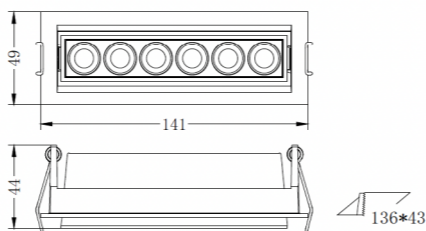

DESCRIPTION >

Empotrable fabricado en aluminio y PC con recubrimiento de polvo electrostático. Nuestra serie Pearl es ideal para comercios minoristas, hoteles, nuevas oficinas, restaurantes,...

Luminaire encastré en aluminium et PC avec revêtement en poudre électrostatique. Notre série Pearl est idéale pour le commerce de détail, les hôtels, les nouveaux bureaux, les restaurants,...

Recessed luminaire made of aluminum and PC with electrostatic powder coating. Our Pearl series is ideal for retail, hotels, new offices, restaurants,...

Luminária de encastrar em alumínio e PC com pintura eletrostática a pó. Nossa série Pearl é ideal para varejo, hotéis, novos escritórios, restaurantes,...

Apparecchio da incasso realizzato in alluminio e PC con verniciatura a polvere elettrostatica. La nostra serie Pearl è ideale per negozi, hotel, nuovi uffici, ristoranti,...