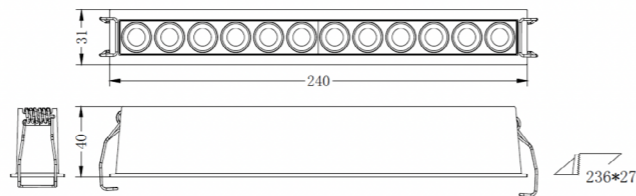

PEARL Series IP20 down Light- empotrables

Nelux Architectural Lighting Products

DESCRIPTION >

Empotrable fabricado en aluminio y PC con recubrimiento de polvo electrostático. Nuestra serie Pearl es ideal para comercios minoristas, hoteles, nuevas oficinas, restaurantes,...

Luminaire encastré en aluminium et PC avec revêtement en poudre électrostatique. Notre série Pearl est idéale pour le commerce de détail, les hôtels, les nouveaux bureaux, les restaurants,...

Recessed luminaire made of aluminum and PC with electrostatic powder coating. Our Pearl series is ideal for retail, hotels, new offices, restaurants,...

Luminária de encastrar em alumínio e PC com pintura eletrostática a pó. Nossa série Pearl é ideal para varejo, hotéis, novos escritórios, restaurantes,...

Apparecchio da incasso realizzato in alluminio e PC con verniciatura a polvere elettrostatica. La nostra serie Pearl è ideale per negozi, hotel, nuovi uffici, ristoranti,...