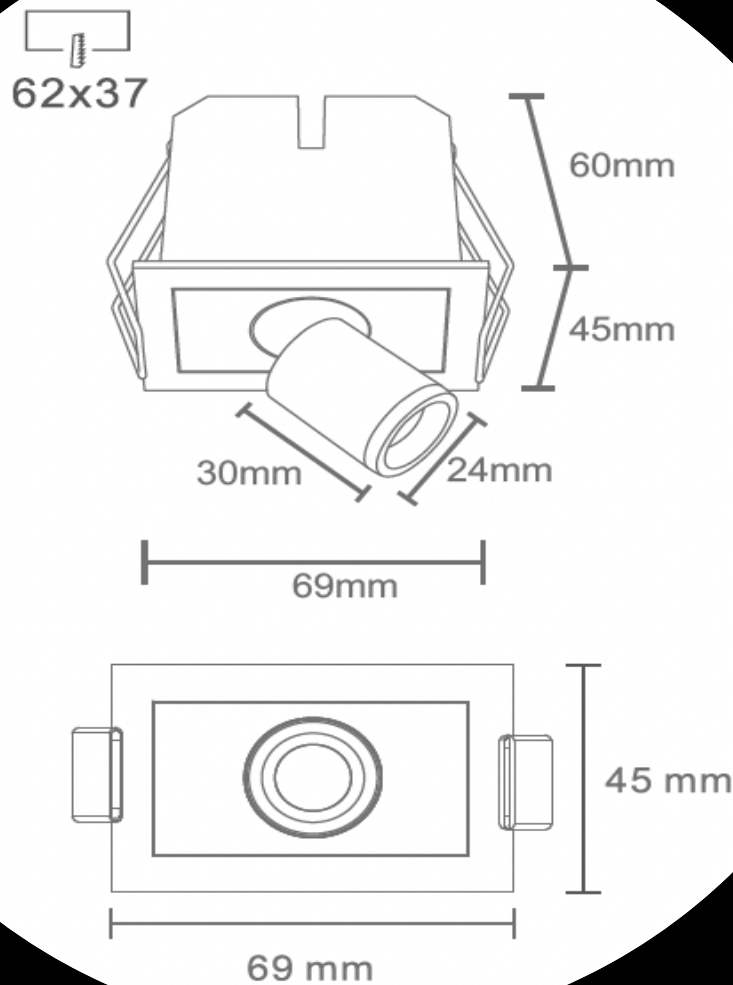

Address Head Office
18 harbour road, central plaza
32/F 3208 office, wanchai, HK

Address Assembling Workshop
22 Kín Fat St. 11th Floor, Sun Hing Industrial Building,
Tuen Mun, Hong Kong, China

NELUX group
www.nelux.com.hk
www.solucionted.com
Contact +852 28600042
Email salesnelux@gmail.com
Skype. neluxlighting
Whatsapp +852 5349 0724