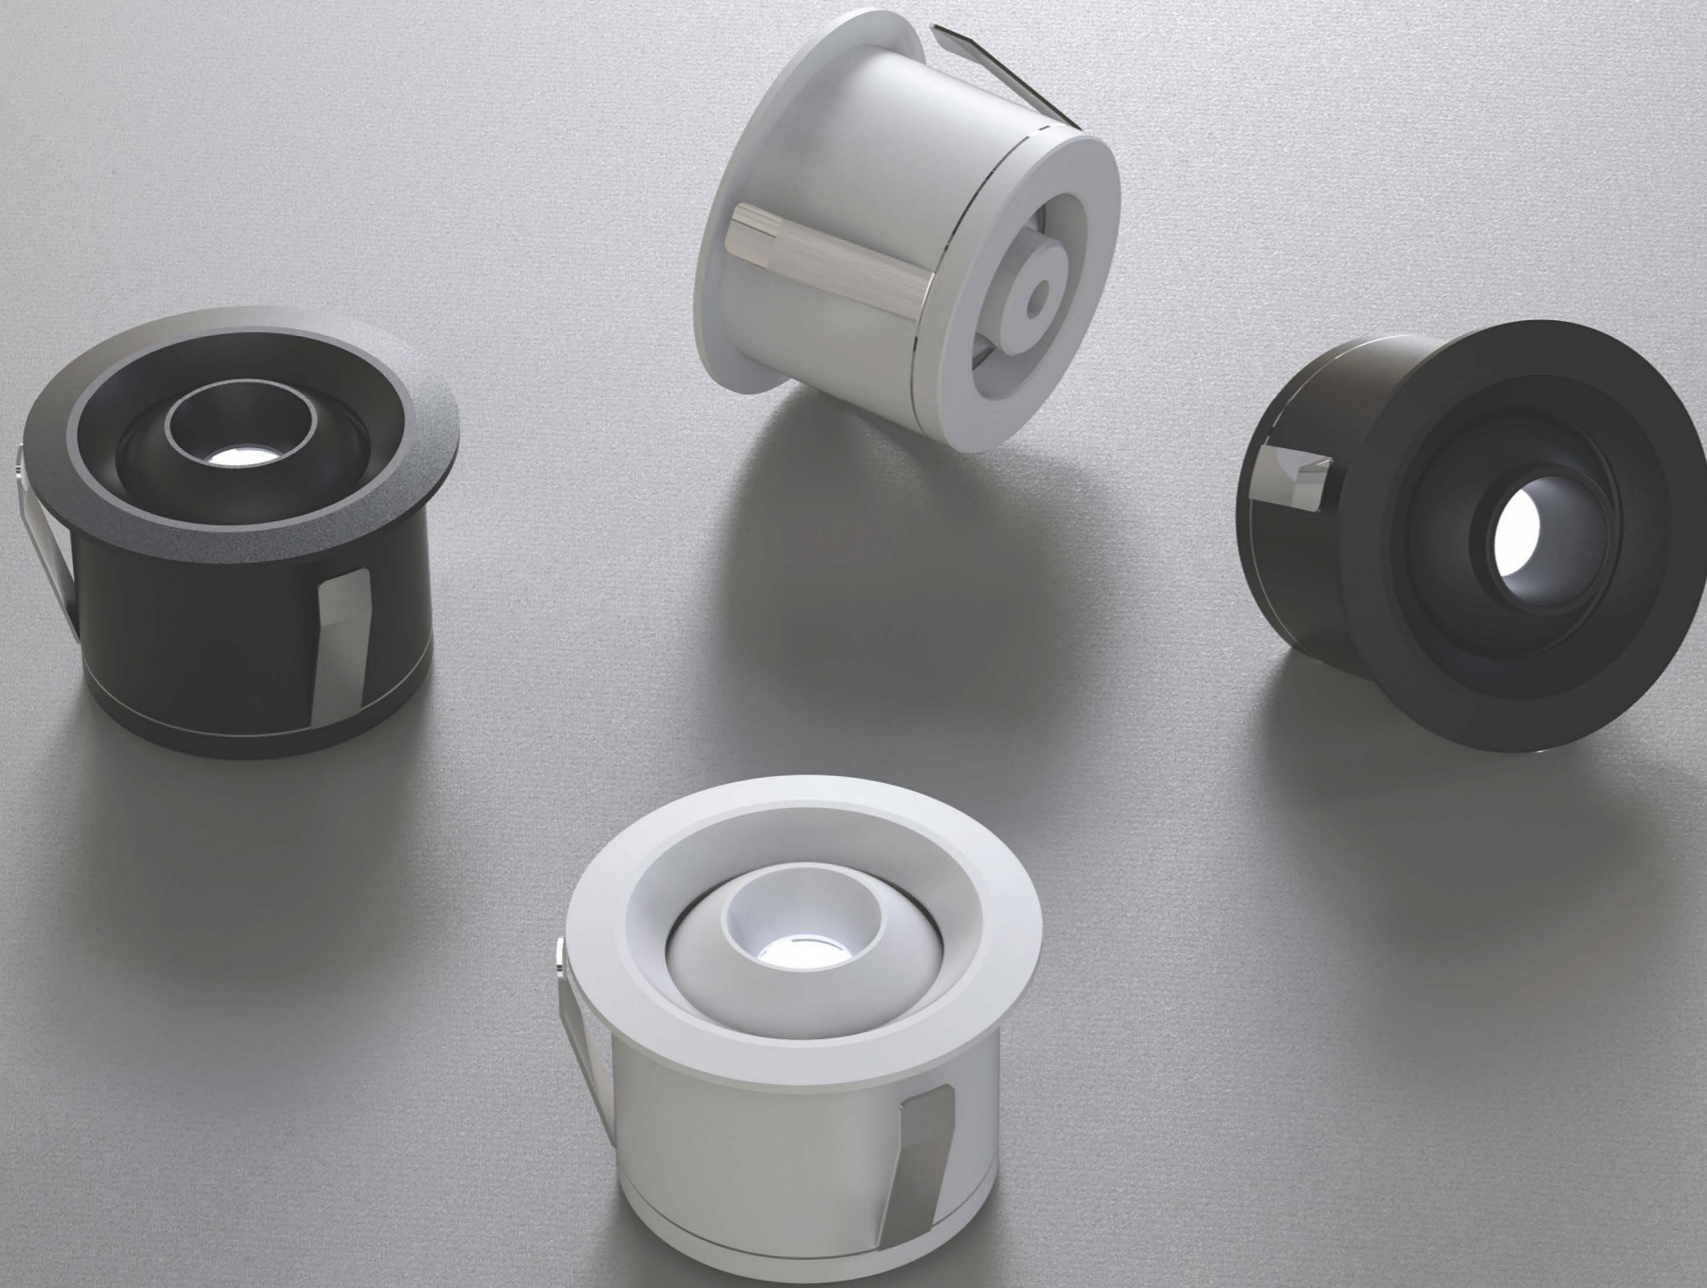

sales@nelux.com.hk

NL4230/4230B <sup>NEW</sup>  
Adjustable / Trim

Model: NL4230/NL4230B

Power: 2W

Cut-out size: Ø35mm

Beam angle: 15°/20°/25°/38°/60°/20x40°

# Micro Spotlight NEW

Adjustable

Model: NL4231  
Power: SW  
Cut-out size: Ø40mm  
Beam angle: 15°/24°/36°

Fixed / Trim

Small

Medium

Large

white+gold