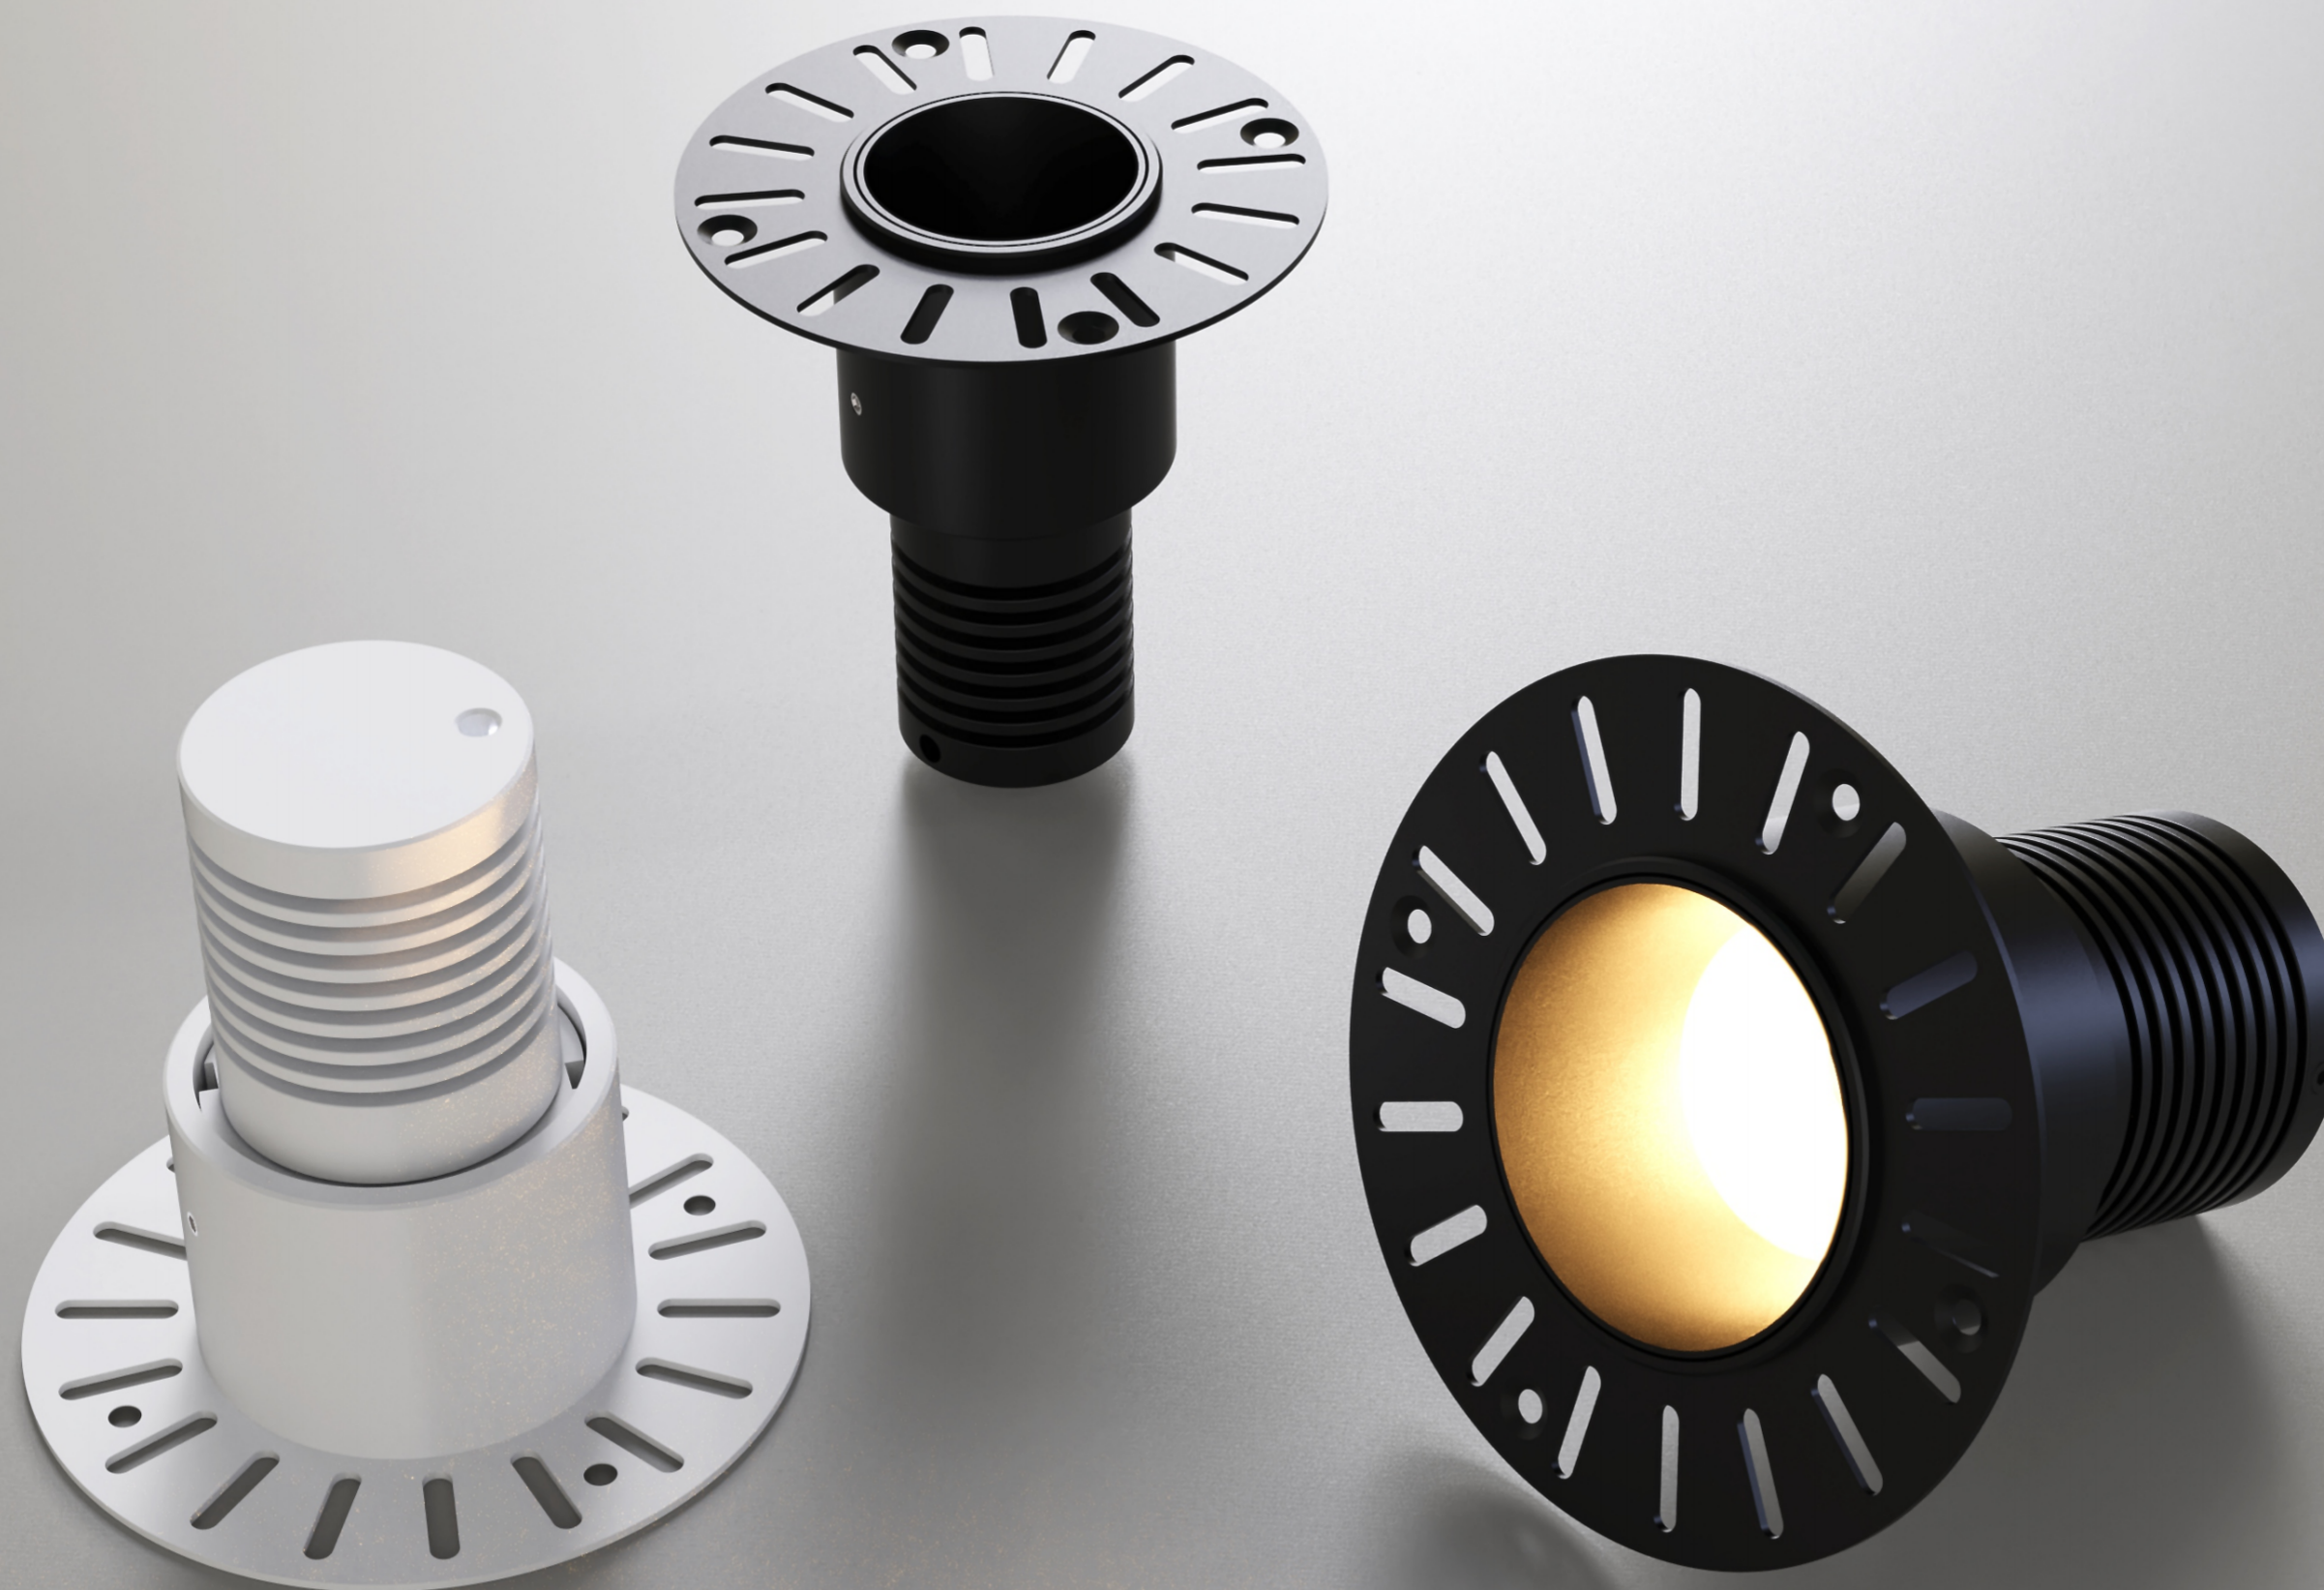

# Micro Spotlight NEW

Adjustable

Model: NL4231  
Power: SW  
Cut-out size: Ø40mm  
Beam angle: 15°/24°/36°

Fixed / Trim

Small

Medium

Large

white+gold

white+chrome

white+gun black

white+silver

white+sand black

white

Model:NL4233/NL4234/N4235

Power: 4W/10W/1 SW

Cut-out size: Ø35mm/Ø45mm/<1>55mm

Beam angle:15°/24°/36°/50°

Fixed / Trimless

-  gold
-  chrome
-  gun black
-  silver
-  sand black
-  white

Model: NL4236/NL4237/NL4238

Power: 6W/10W/1 SW

Cut-out size: Ø45mm/Ø55mm/Ø65mm

Beam angle: 15°/24°/36°/50°