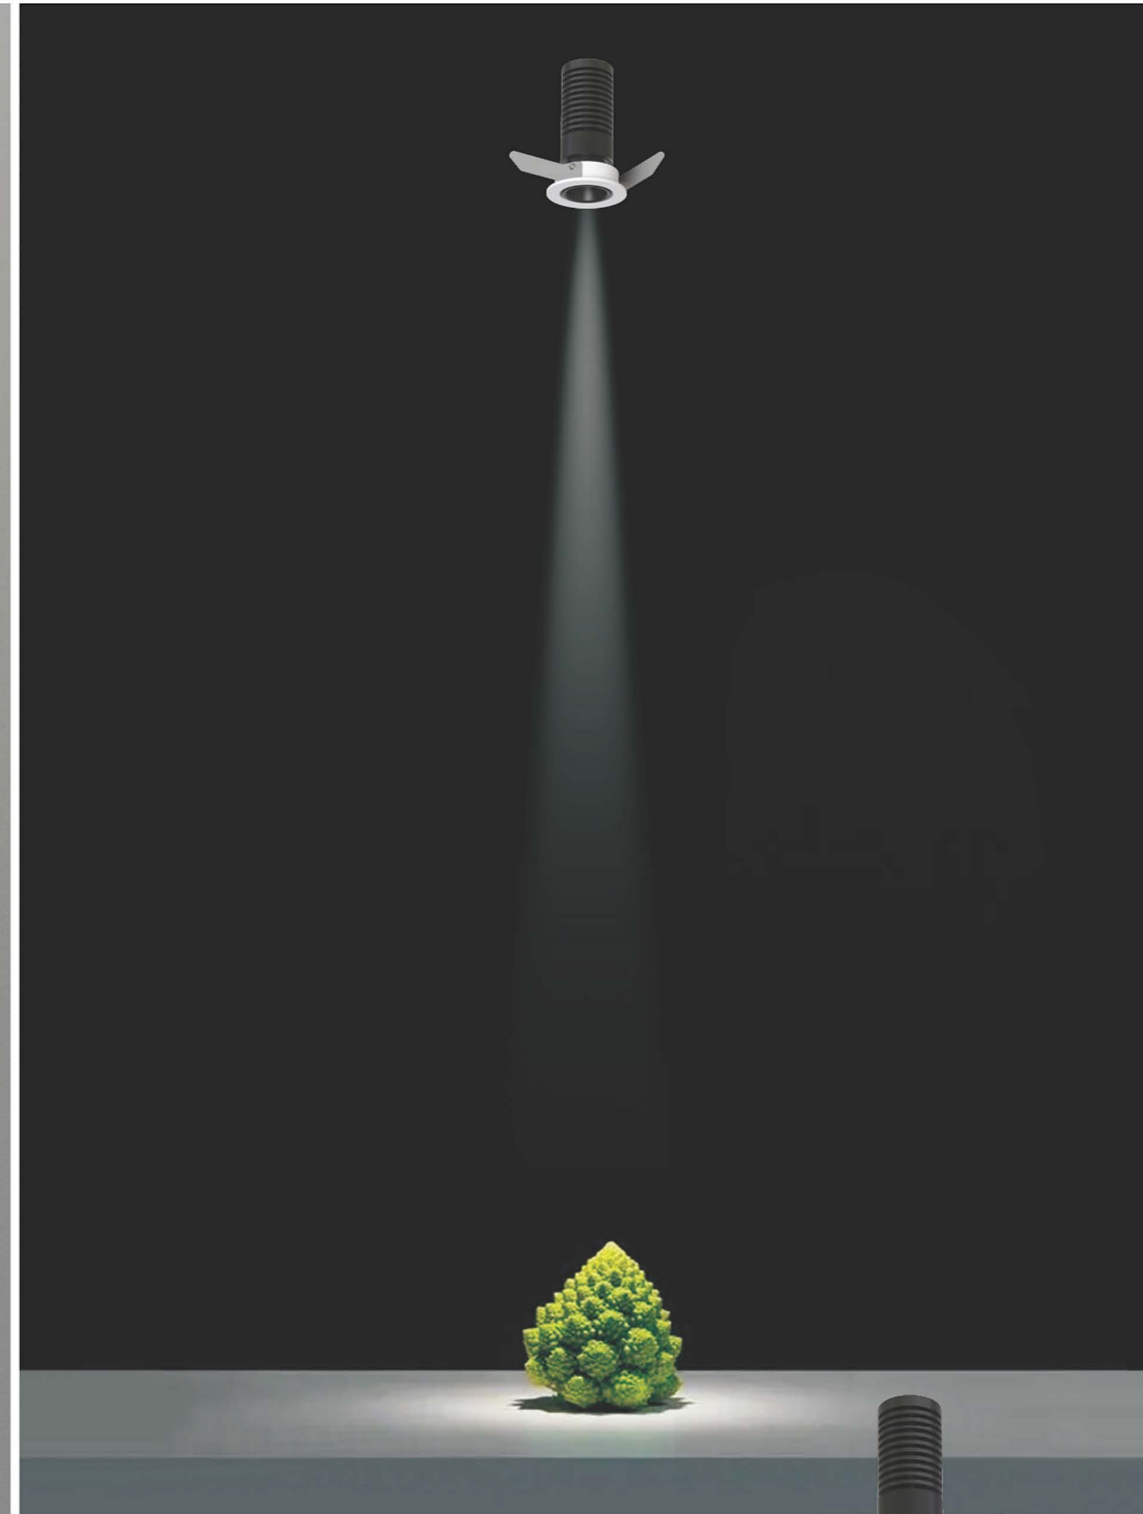

sales@nelux.com.hk

NL4230/4230B <sup>NEW</sup>  
Adjustable / Trim

Model: NL4230/NL4230B

Power: 2W

Cut-out size: Ø35mm

Beam angle: 15°/20°/25°/38°/60°/20x40°

# Micro Spotlight NEW

Adjustable

Model: NL4231  
Power: SW  
Cut-out size: Ø40mm  
Beam angle: 15°/24°/36°

Fixed / Trim

Small

Medium

Large

white+gold