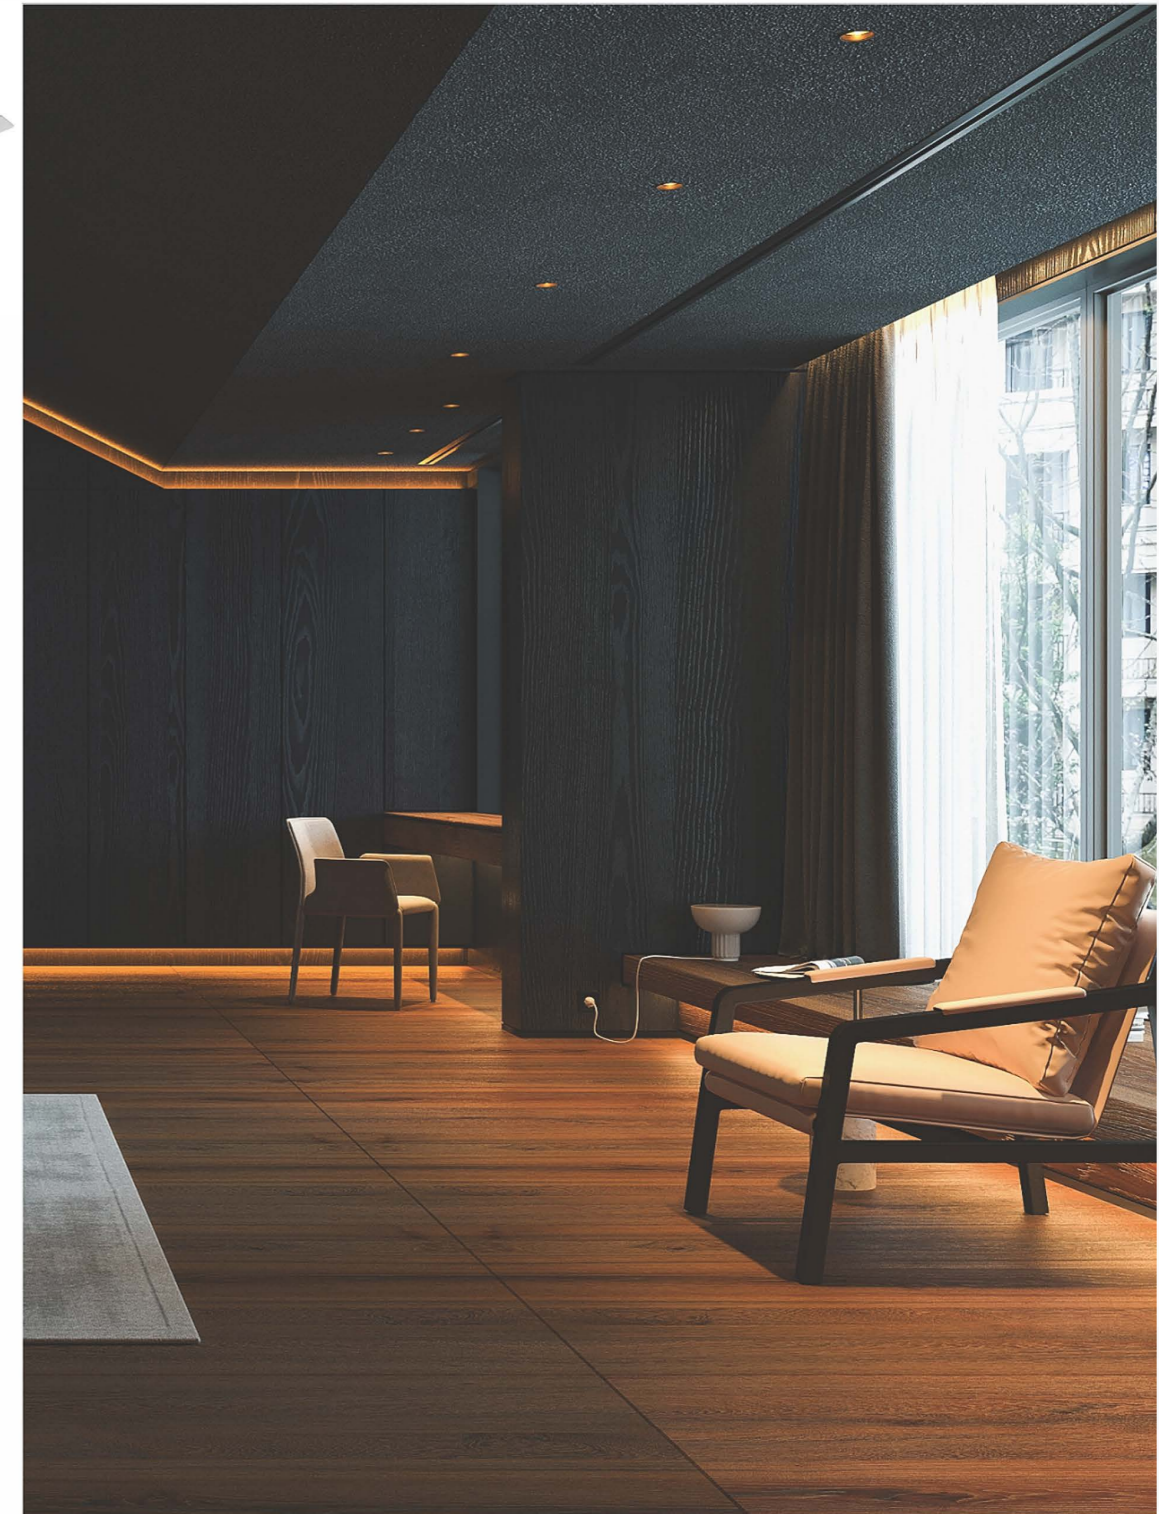

Model:NL4233/NL4234/N4235

Power: 4W/10W/1 SW

Cut-out size: Ø35mm/Ø45mm/<1>55mm

Beam angle:15°/24°/36°/50°