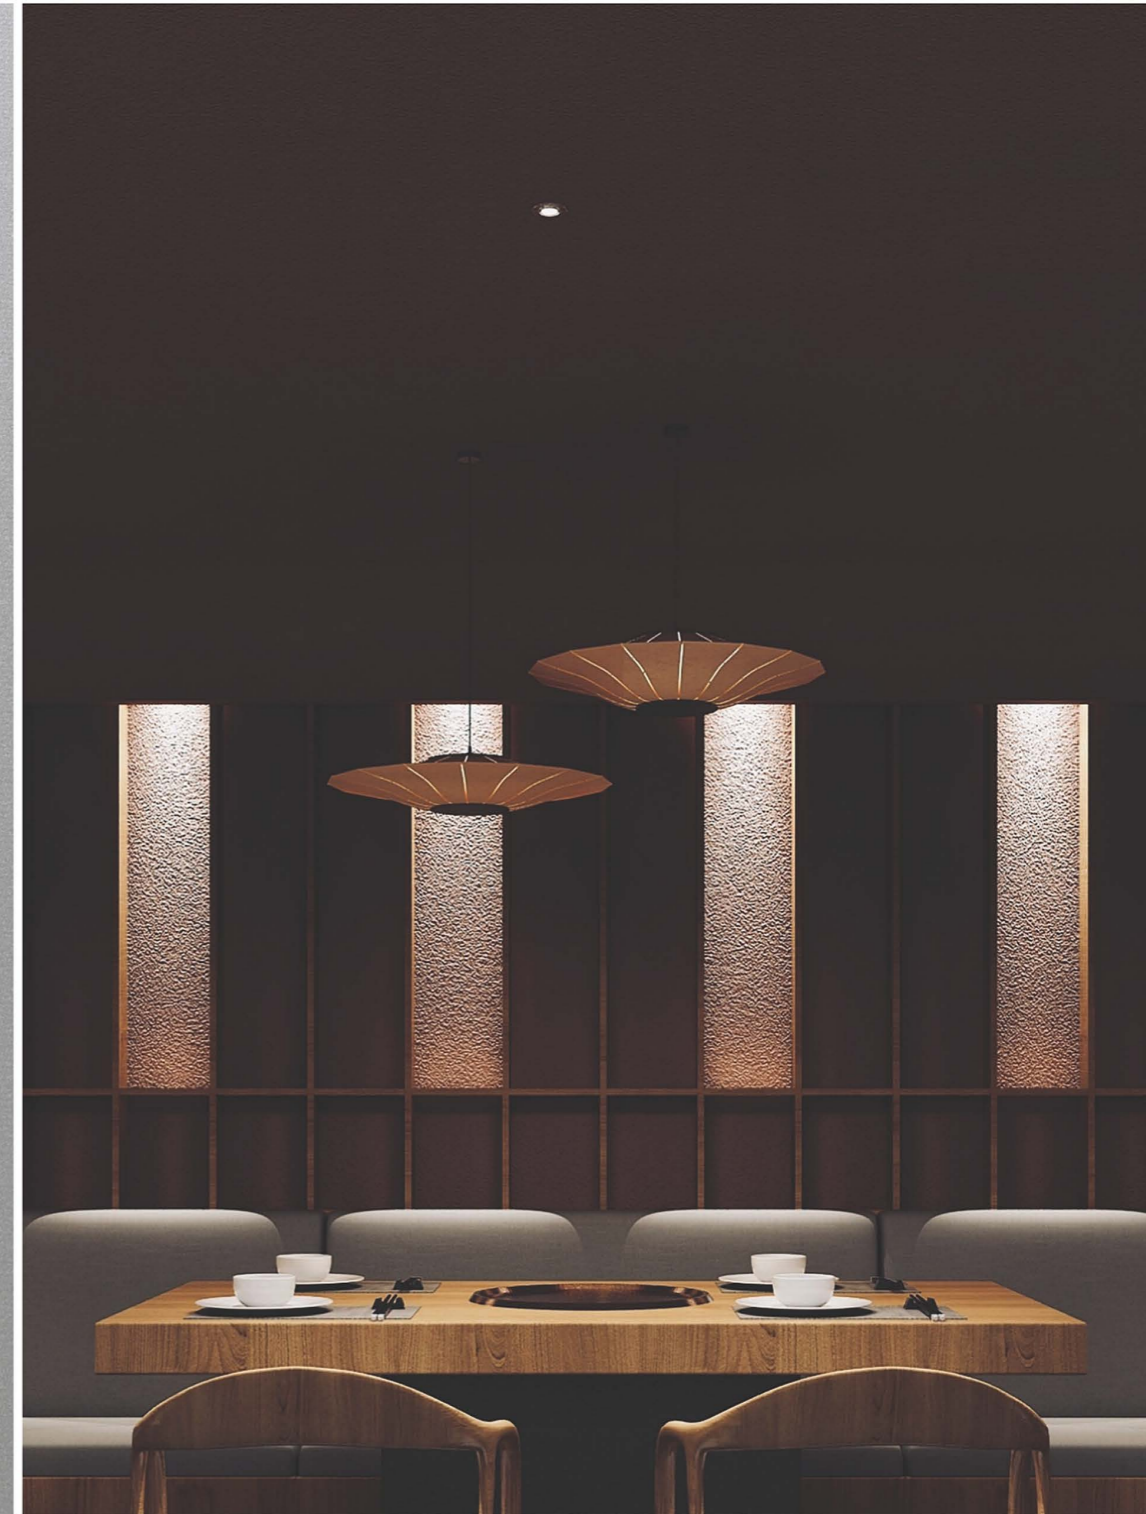

sales@nelux.com.hk

NL4230/4230B <sup>NEW</sup>  
Adjustable / Trim

Model: NL4230/D3-4230B

Power: 2W

Cut-out size: Ø35mm

Beam angle: 15°/20°/25°/38°/60°/20x40°