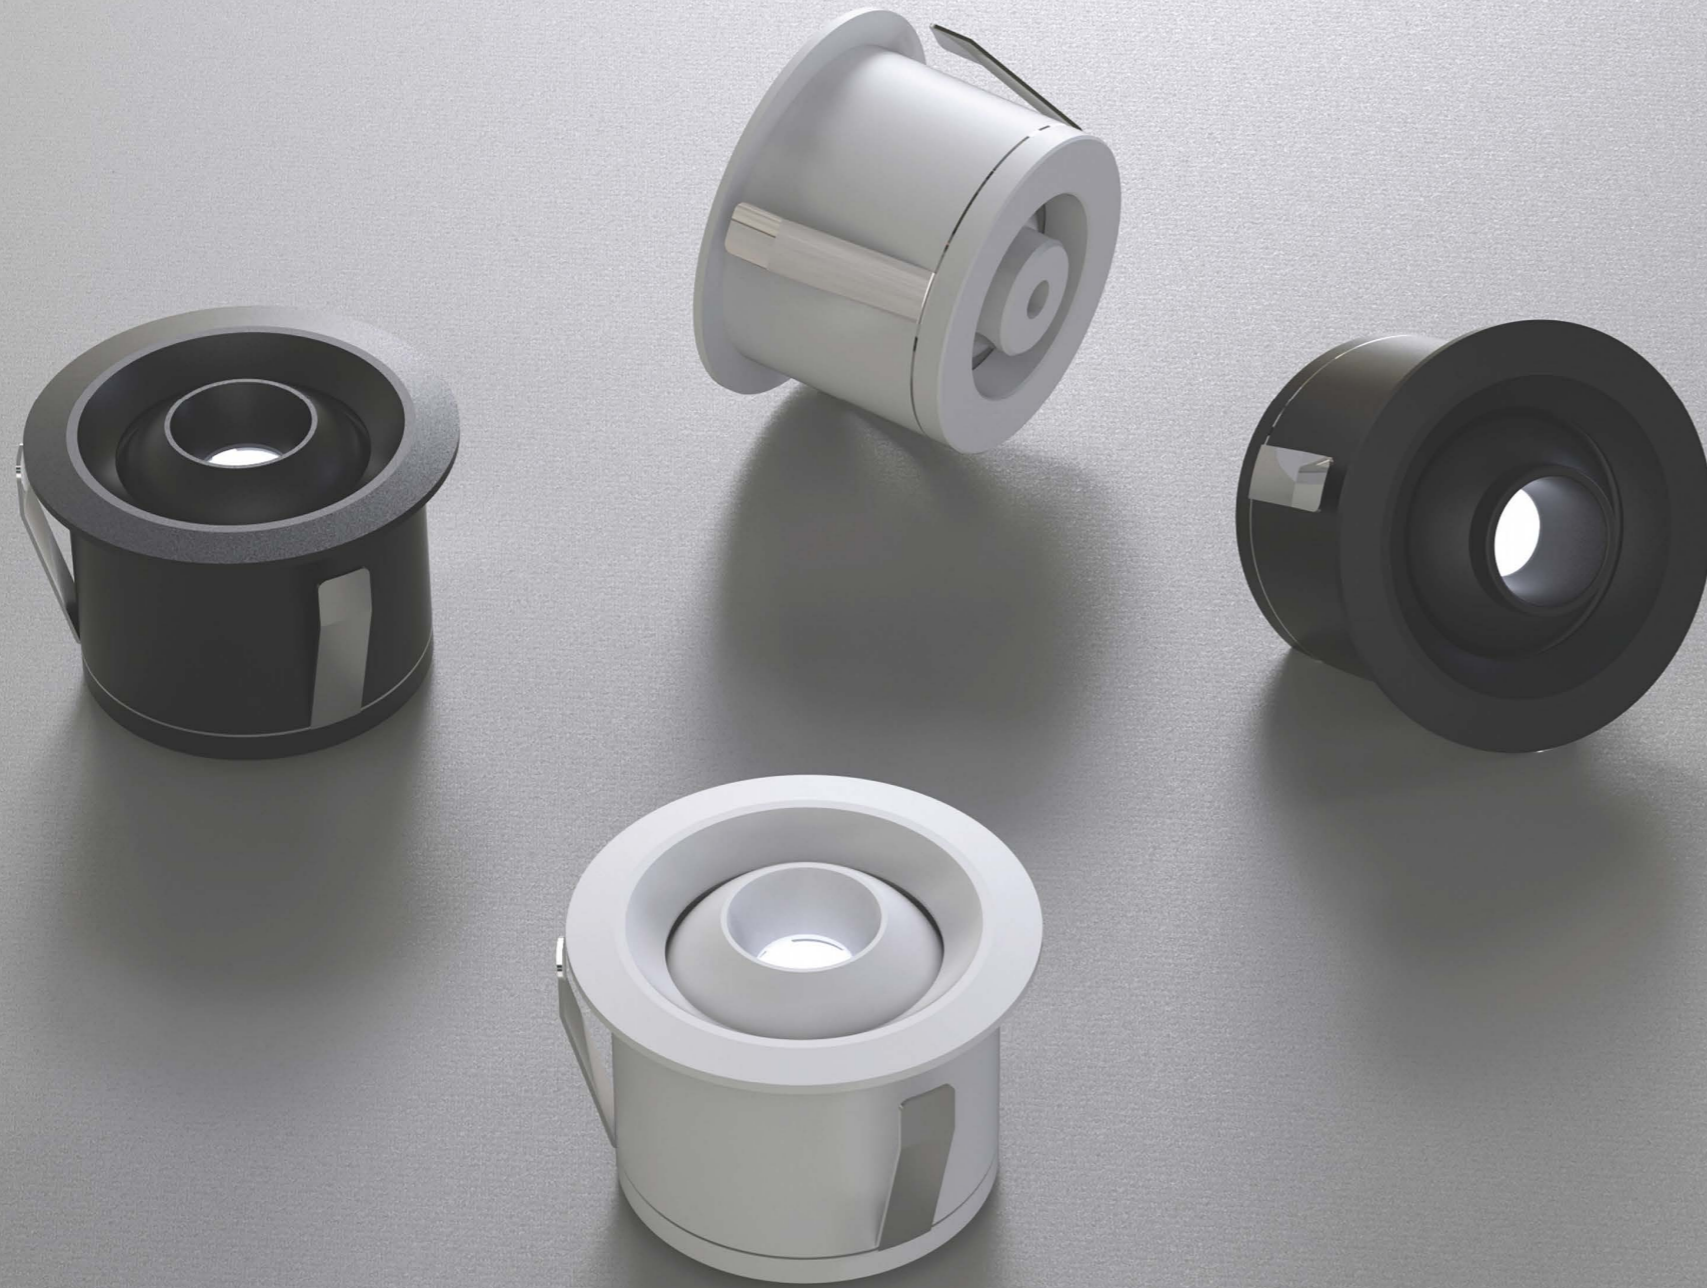

sales@nelux.com.hk

NL4230/4230B <sup>NEW</sup>  
Adjustable / Trim

Model: NL4230/D3-4230B

Power: 2W

Cut-out size: Ø35mm

Beam angle: 15°/20°/25°/38°/60°/20x40°

# Micro Spotlight NEW

Adjustable

Model: NL4231  
Power: SW  
Cut-out size: Ø40mm  
Beam angle: 15°/24°/36°

Fixed / Trim

Small

Medium

Large

white+gold