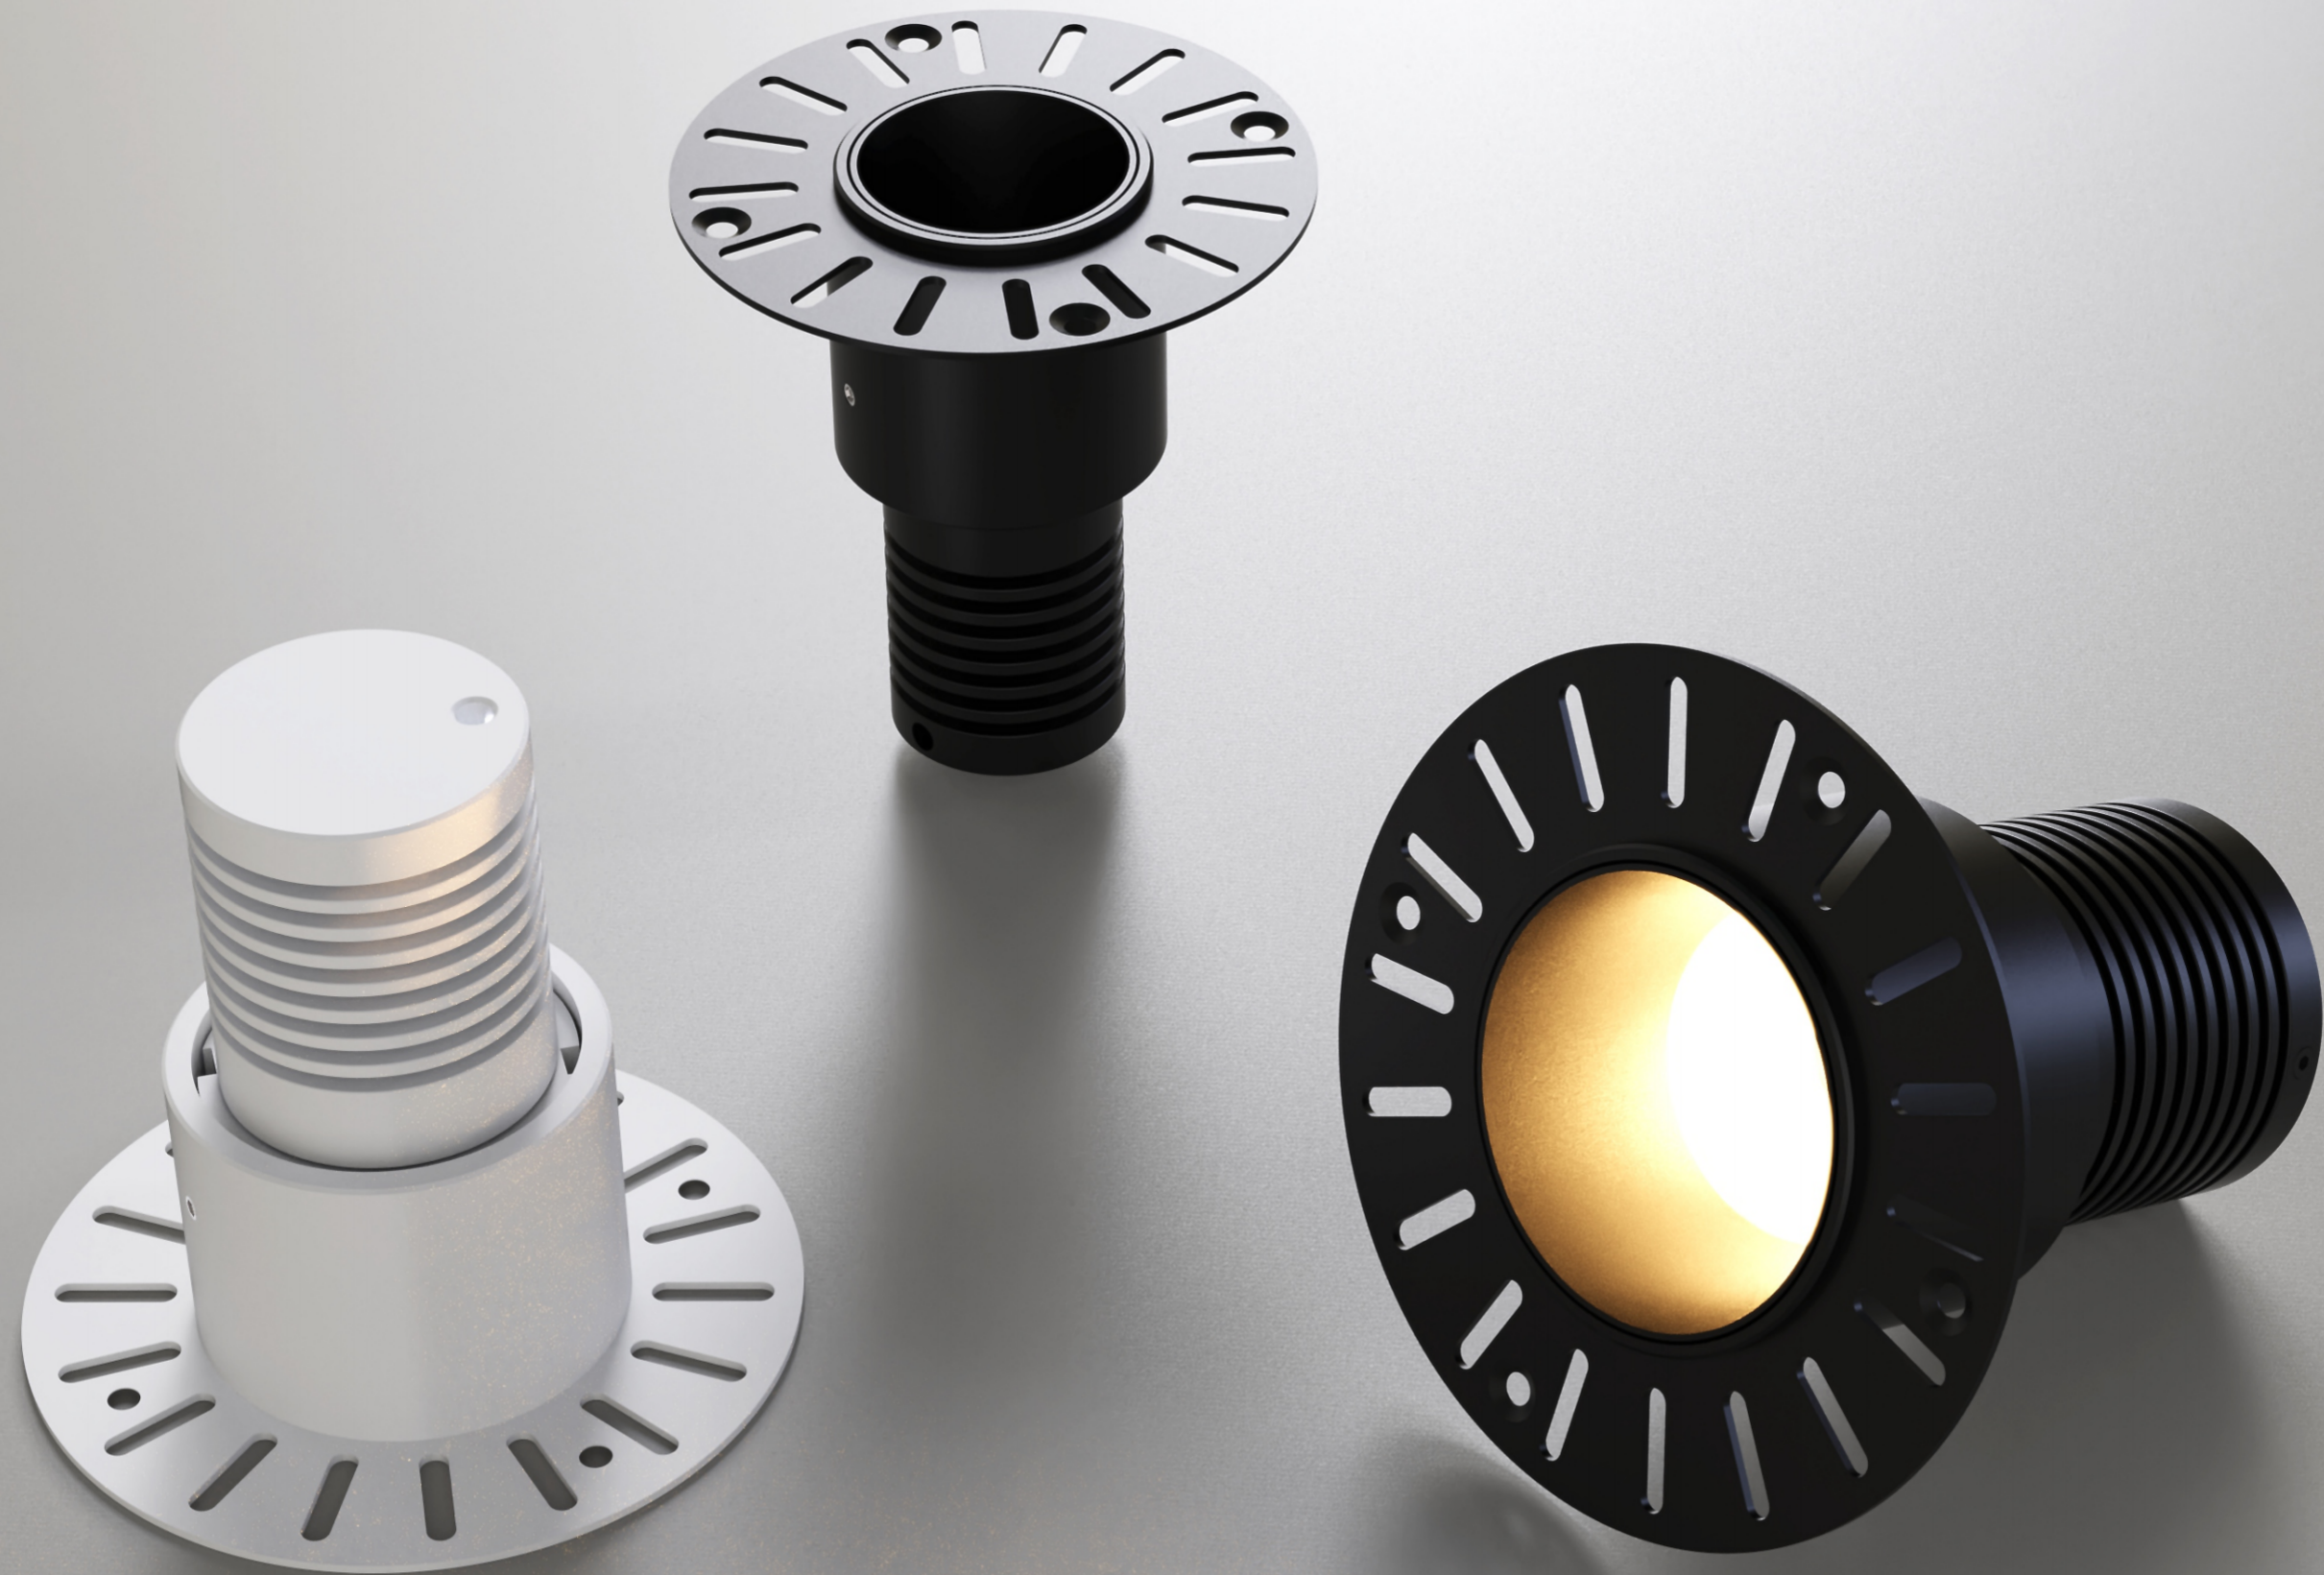

# Micro Spotlight NEW

Adjustable

Model: NL4231  
Power: SW  
Cut-out size: Ø40mm  
Beam angle: 15°/24°/36°

Fixed / Trim

Small

Medium

Large

white+gold

white+chrome

white+gun black

white+silver

white+sand black

white

Model:NL4233/NL4234/N4235

Power: 4W/10W/1 SW

Cut-out size: Ø35mm/Ø45mm/<1>55mm

Beam angle:15°/24°/36°/50°

Fixed / Trimless

-  gold
-  chrome
-  gun black
-  silver
-  sand black
-  white

Model: NL4236/NL4237/NL4238

Power: 6W/10W/1 SW

Cut-out size: Ø45mm/Ø55mm/Ø65mm

Beam angle: 15°/24°/36°/50°